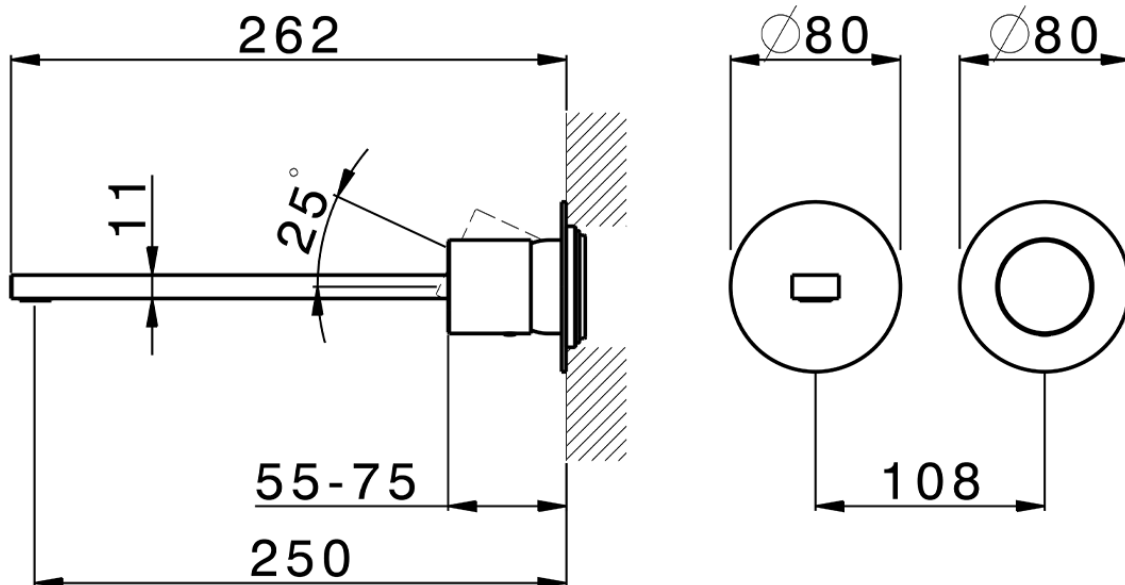

Exposed part for single lever washbasin valve SMOOTH X32_X4005511

X4005511

<https://en.cisal.it/exposed-part-for-single-lever-washbasin-valve-smooth-x32-x4005511>

2026-04-26