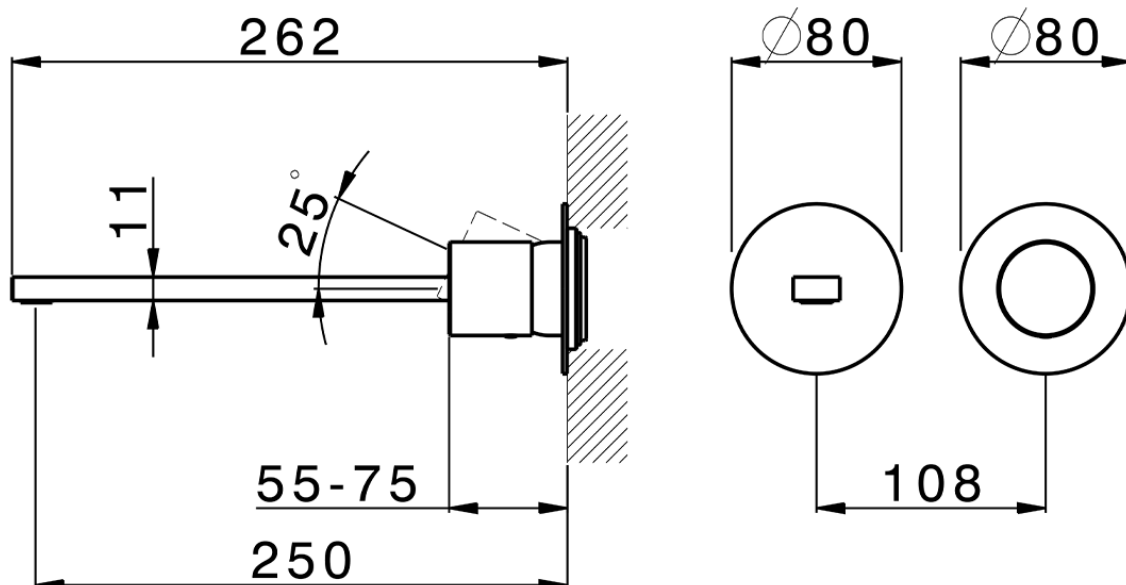

**Exposed part for single lever washbasin valve SMOOTH X32\_X4005511**

X4005511

<https://en.cisal.it/exposed-part-for-single-lever-washbasin-valve-smooth-x32-x4005511>

2026-06-13