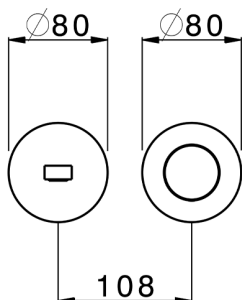

Exposed part for single lever washbasin valve SMOOTH X32_X4005511

MODEL **X4005511**

Exposed part for single lever washbasin valve, without concealed part, spout L.250 mm, for item Easy-Box ZA002450-ZA025510, with smooth handle - Inox AISI 316L

AVAILABLE FINISHINGS

-  **D1** D1 Brushed Inox
-  **5H** 5H Dark Brass Brushed
-  **5L** 5L Brushed Black Titanium
-  **5N** 5N Brushed Rose Gold

CHARACTERISTICS

Installation **Concealed**
 Required concealed parts **ZA002450**

Exposed part for single lever washbasin valve SMOOTH X32_X4005511

X4005511

<https://en.cisal.it/exposed-part-for-single-lever-washbasin-valve-smooth-x32-x4005511>

2026-04-07