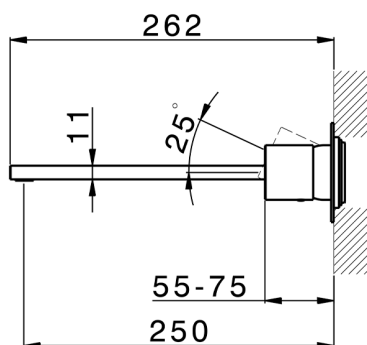

Exposed part for single lever washbasin valve SMOOTH X32_X4005511

MODEL **X4005511**

Exposed part for single lever washbasin valve, without concealed part, spout L.250 mm, for item Easy-Box ZA002450-ZA025510, with smooth handle - Inox AISI 316L

AVAILABLE FINISHINGS

-  **D1** D1 Brushed Inox
-  **5H** 5H Dark Brass Brushed
-  **5L** 5L Brushed Black Titanium
-  **5N** 5N Brushed Rose Gold

CHARACTERISTICS

Installation **Concealed**
 Required concealed parts **ZA002450**

Exposed part for single lever washbasin valve SMOOTH X32_X4005511

X4005511

<https://en.cisal.it/exposed-part-for-single-lever-washbasin-valve-smooth-x32-x4005511>

2026-04-07