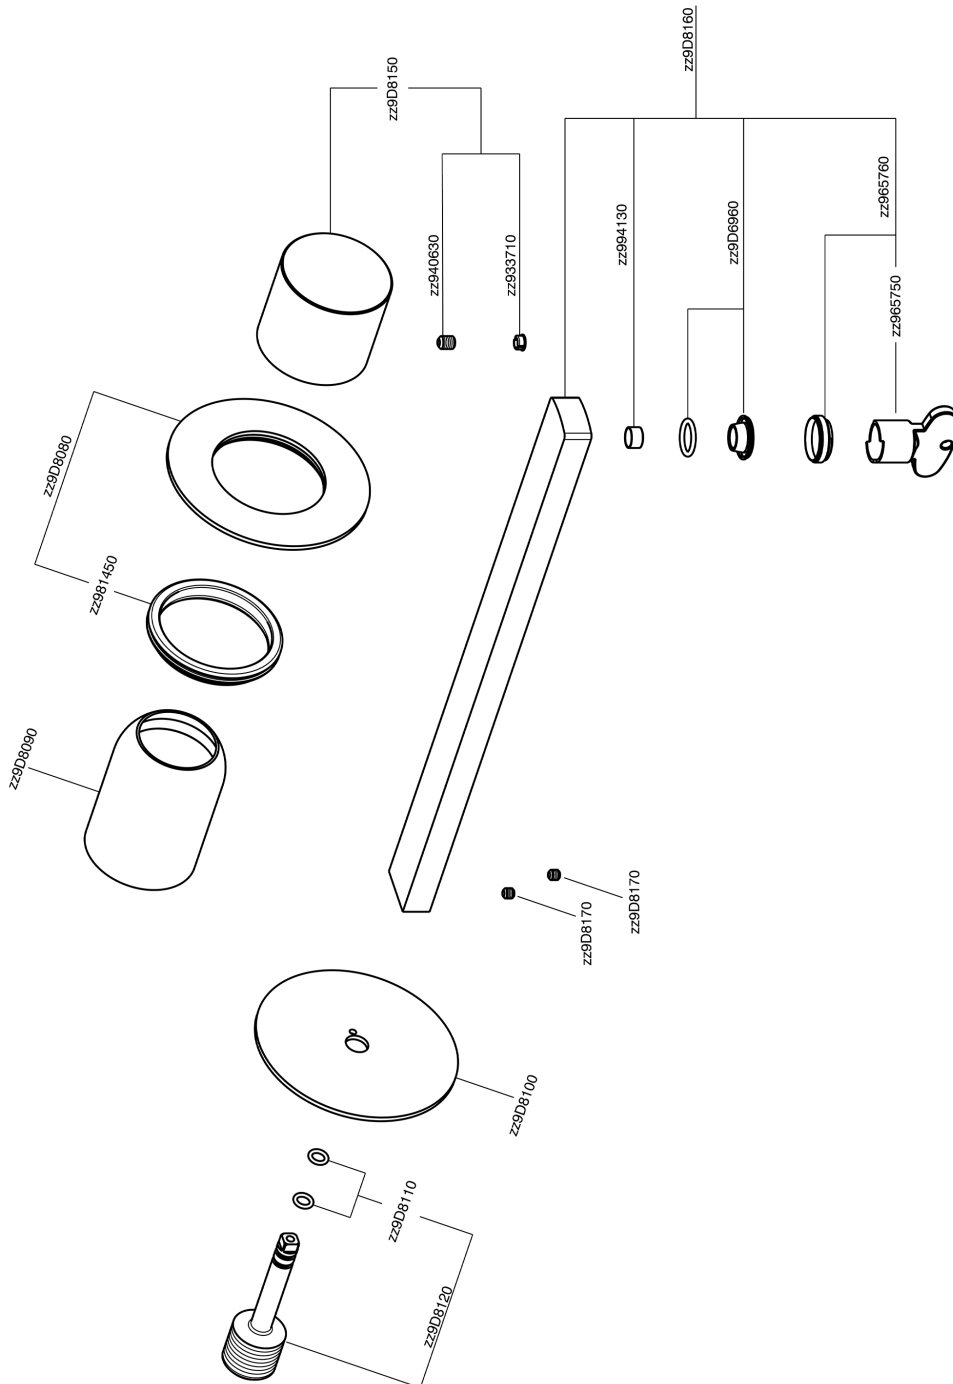

Exposed part for single lever washbasin valve SMOOTH X32_X4005511

MODEL **X4005511**

Exposed part for single lever washbasin valve, without concealed part, spout L.250 mm, for item Easy-Box ZA002450-ZA025510, with smooth handle - Inox AISI 316L

AVAILABLE FINISHINGS

-  **D1** D1 Brushed Inox
-  **5H** 5H Dark Brass Brushed
-  **5L** 5L Brushed Black Titanium
-  **5N** 5N Brushed Rose Gold

CHARACTERISTICS

Installation **Concealed**
 Required concealed parts **ZA002450**

Exposed part for single lever washbasin valve SMOOTH X32_X4005511

X4005511

<https://en.cisal.it/exposed-part-for-single-lever-washbasin-valve-smooth-x32-x4005511>

2026-06-10