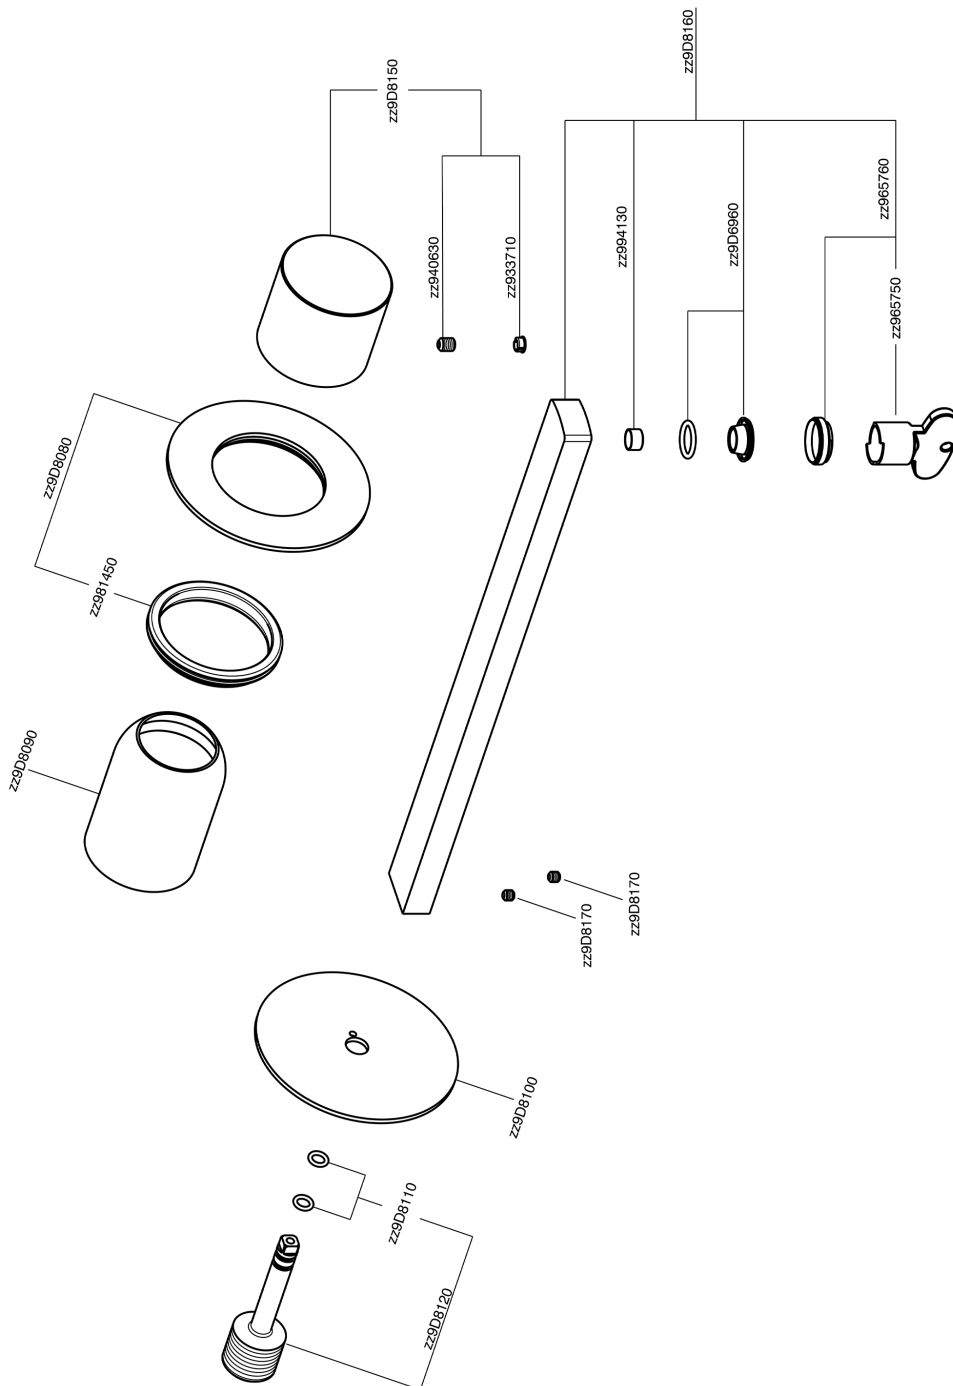

Exposed part for single lever washbasin valve SMOOTH X32_X4005511

MODEL **X4005511**

Exposed part for single lever washbasin valve, without concealed part, spout L.250 mm, for item Easy-Box ZA002450-ZA025510, with smooth handle - Inox AISI 316L

AVAILABLE FINISHINGS

-  **D1** D1 Brushed Inox
-  **5H** 5H Dark Brass Brushed
-  **5L** 5L Brushed Black Titanium
-  **5N** 5N Brushed Rose Gold

CHARACTERISTICS

Installation **Concealed**
 Required concealed parts **ZA002450**

Exposed part for single lever washbasin valve SMOOTH X32_X4005511

X4005511

<https://en.cisal.it/exposed-part-for-single-lever-washbasin-valve-smooth-x32-x4005511>

2026-04-07