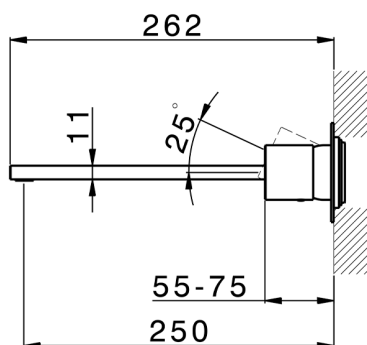

Exposed part for single lever washbasin valve SMOOTH X32_X4005511

MODEL **X4005511**

Exposed part for single lever washbasin valve, without concealed part, spout L.250 mm, for item Easy-Box ZA002450-ZA025510, with smooth handle - Inox AISI 316L

AVAILABLE FINISHINGS

-  **D1** D1 Brushed Inox
-  **5H** 5H Dark Brass Brushed
-  **5L** 5L Brushed Black Titanium
-  **5N** 5N Brushed Rose Gold

CHARACTERISTICS

Installation **Concealed**
 Required concealed parts **ZA002450**

Exposed part for single lever washbasin valve SMOOTH X32_X4005511

X4005511

<https://en.cisal.it/exposed-part-for-single-lever-washbasin-valve-smooth-x32-x4005511>

2026-06-10