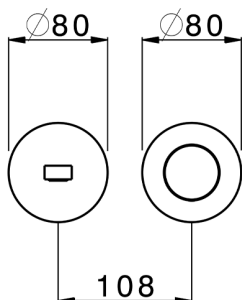

Exposed part for single lever washbasin valve SMOOTH X32_X4005511

MODEL **X4005511**

Exposed part for single lever washbasin valve, without concealed part, spout L.250 mm, for item Easy-Box ZA002450-ZA025510, with smooth handle - Inox AISI 316L

AVAILABLE FINISHINGS

-  **D1** D1 Brushed Inox
-  **5H** 5H Dark Brass Brushed
-  **5L** 5L Brushed Black Titanium
-  **5N** 5N Brushed Rose Gold

CHARACTERISTICS

Installation **Concealed**
 Required concealed parts **ZA002450**

Exposed part for single lever washbasin valve SMOOTH X32_X4005511

X4005511

<https://en.cisal.it/exposed-part-for-single-lever-washbasin-valve-smooth-x32-x4005511>

2026-06-10