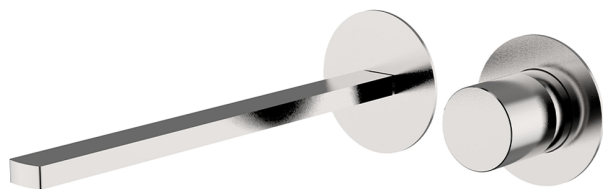

Exposed part for single lever washbasin valve SMOOTH X32_X4005511

MODEL **X4005511**

Exposed part for single lever washbasin valve, without concealed part, spout L.250 mm, for item Easy-Box ZA002450-ZA025510, with smooth handle - Inox AISI 316L

AVAILABLE FINISHINGS

-  **D1** D1 Brushed Inox
-  **5H** 5H Dark Brass Brushed
-  **5L** 5L Brushed Black Titanium
-  **5N** 5N Brushed Rose Gold

CHARACTERISTICS

Installation **Concealed**
 Required concealed parts **ZA002450**

Exposed part for single lever washbasin valve SMOOTH X32_X4005511

X4005511

<https://en.cisal.it/exposed-part-for-single-lever-washbasin-valve-smooth-x32-x4005511>

2026-04-07