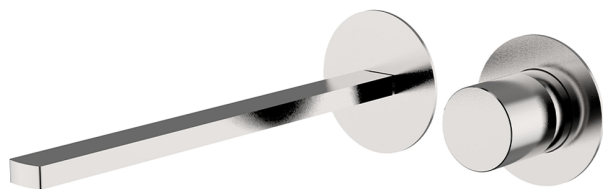

Exposed part for single lever washbasin valve SMOOTH X32_X4005511

MODEL **X4005511**

Exposed part for single lever washbasin valve, without concealed part, spout L.250 mm, for item Easy-Box ZA002450-ZA025510, with smooth handle - Inox AISI 316L

AVAILABLE FINISHINGS

-  **D1** D1 Brushed Inox
-  **5H** 5H Dark Brass Brushed
-  **5L** 5L Brushed Black Titanium
-  **5N** 5N Brushed Rose Gold

CHARACTERISTICS

Installation **Concealed**
 Required concealed parts **ZA002450**

Exposed part for single lever washbasin valve SMOOTH X32_X4005511

X4005511

<https://en.cisal.it/exposed-part-for-single-lever-washbasin-valve-smooth-x32-x4005511>

2026-06-10