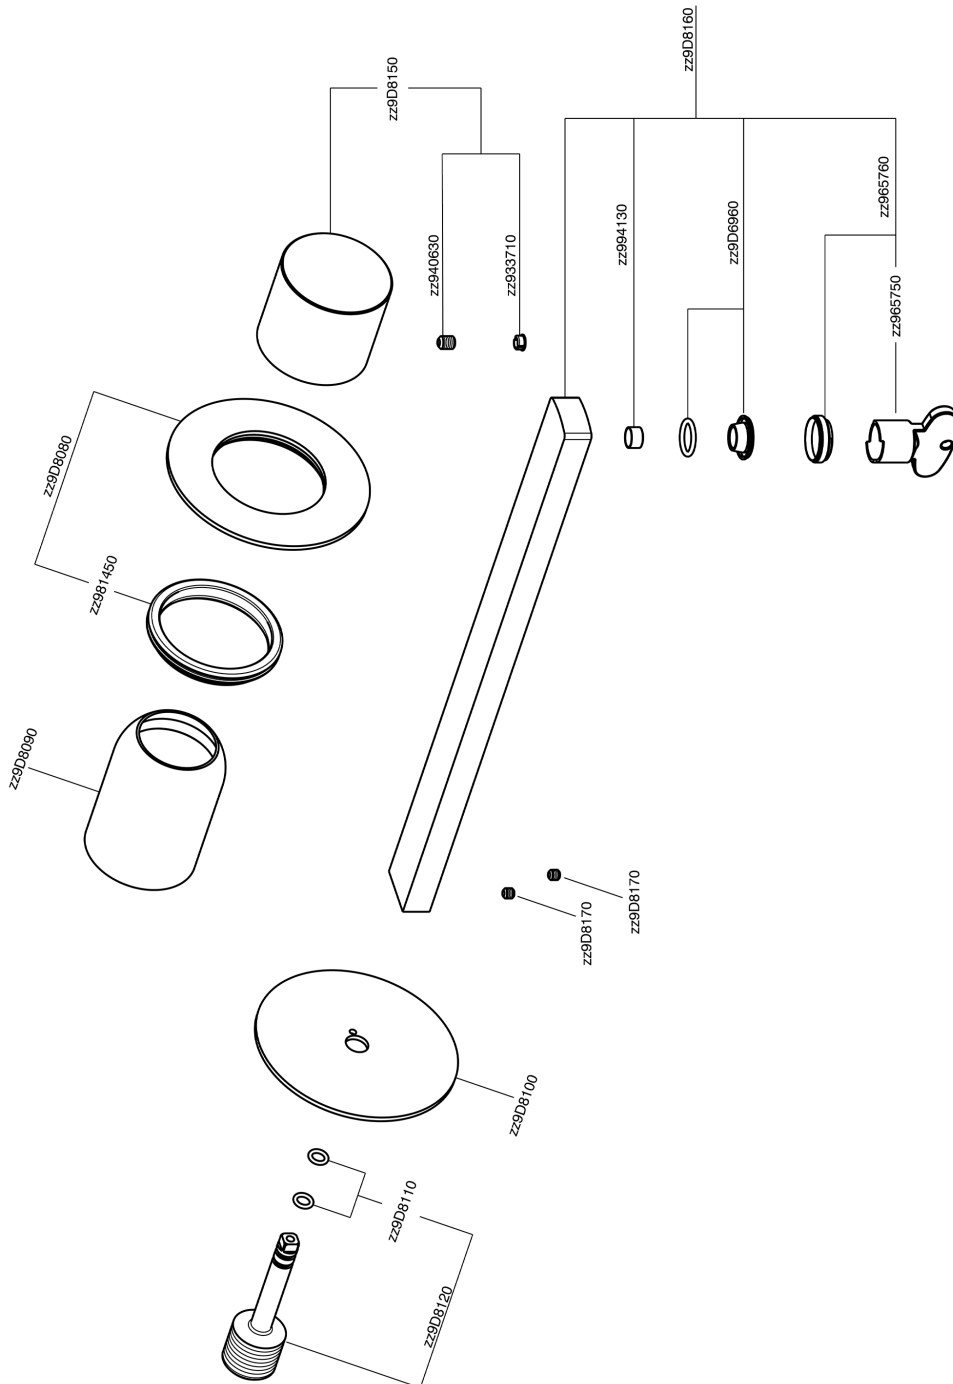

## Exposed part for single lever washbasin valve SMOOTH X32\_X4005511

X4005511

<https://en.cisal.it/exposed-part-for-single-lever-washbasin-valve-smooth-x32-x4005511>

2026-06-13