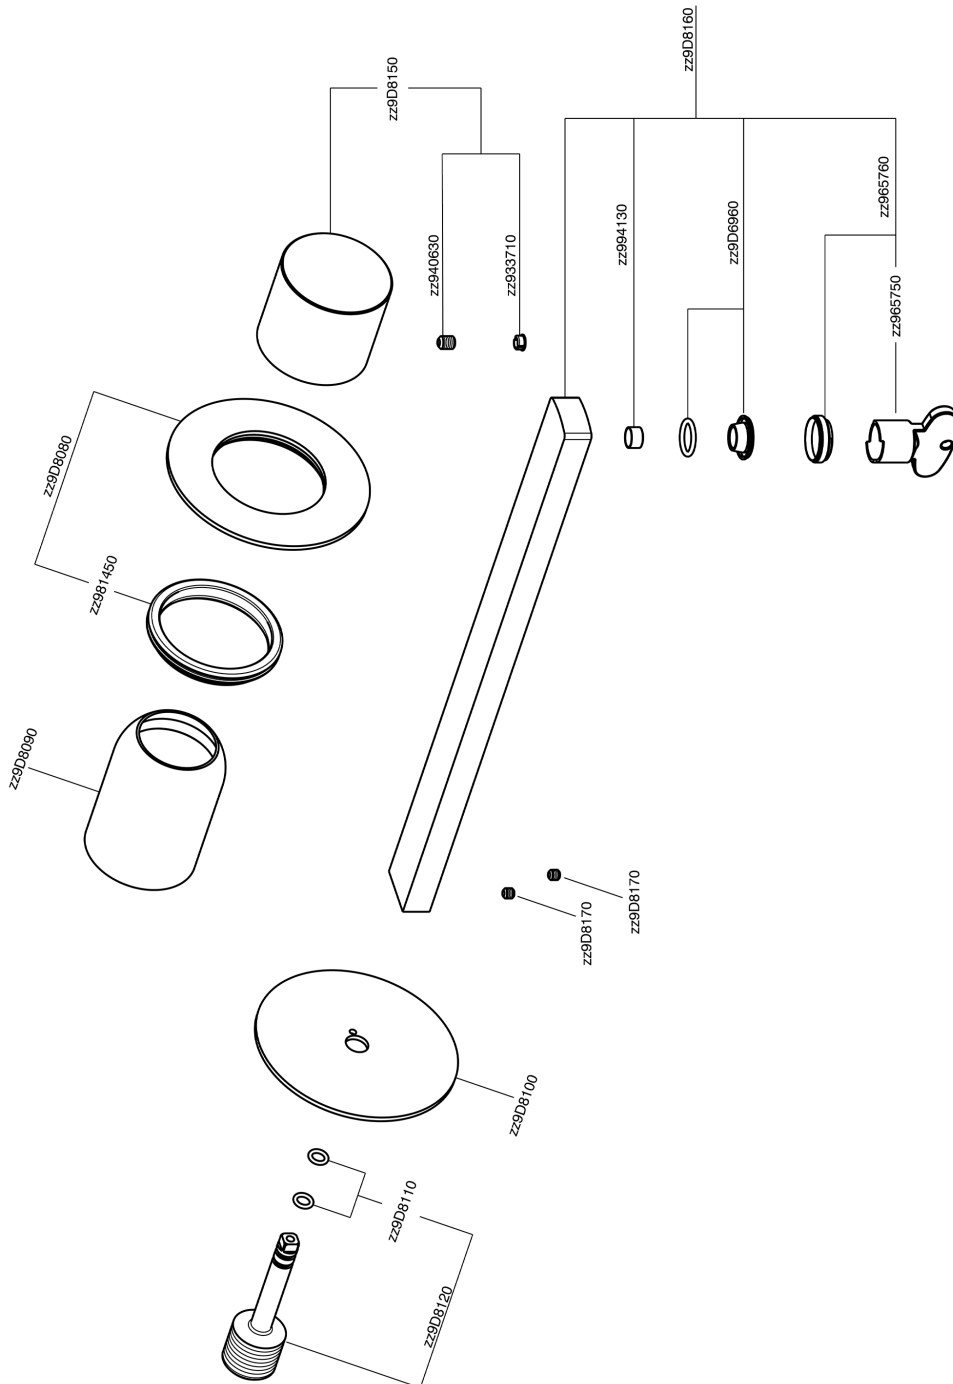

Exposed part for single lever washbasin valve SMOOTH X32_X4005511

X4005511

<https://en.cisal.it/exposed-part-for-single-lever-washbasin-valve-smooth-x32-x4005511>

2026-04-26