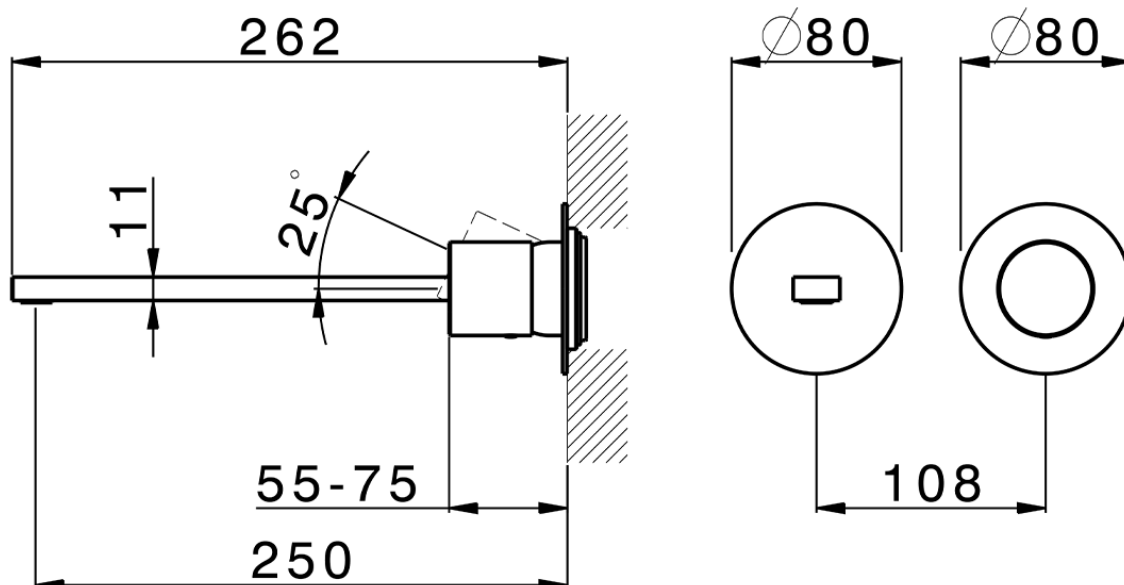

Exposed part for single lever washbasin valve SMOOTH X32_X4005511

X4005511

<https://en.cisal.it/exposed-part-for-single-lever-washbasin-valve-smooth-x32-x4005511>

2026-05-17