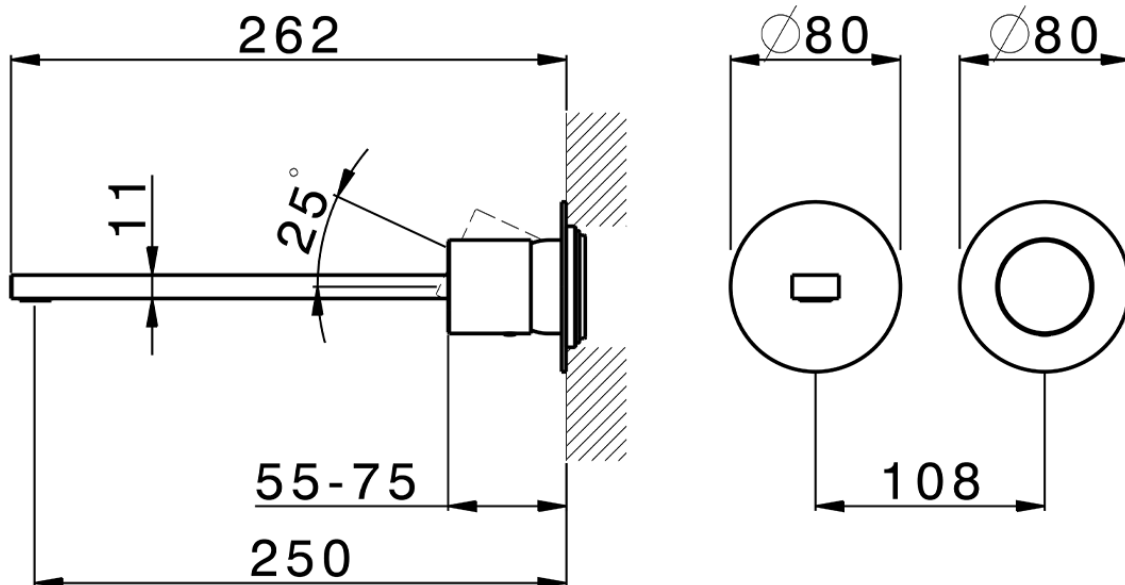

**Exposed part for single lever washbasin valve SMOOTH X32\_X4005511**

X4005511

<https://en.cisal.it/exposed-part-for-single-lever-washbasin-valve-smooth-x32-x4005511>

2026-06-14