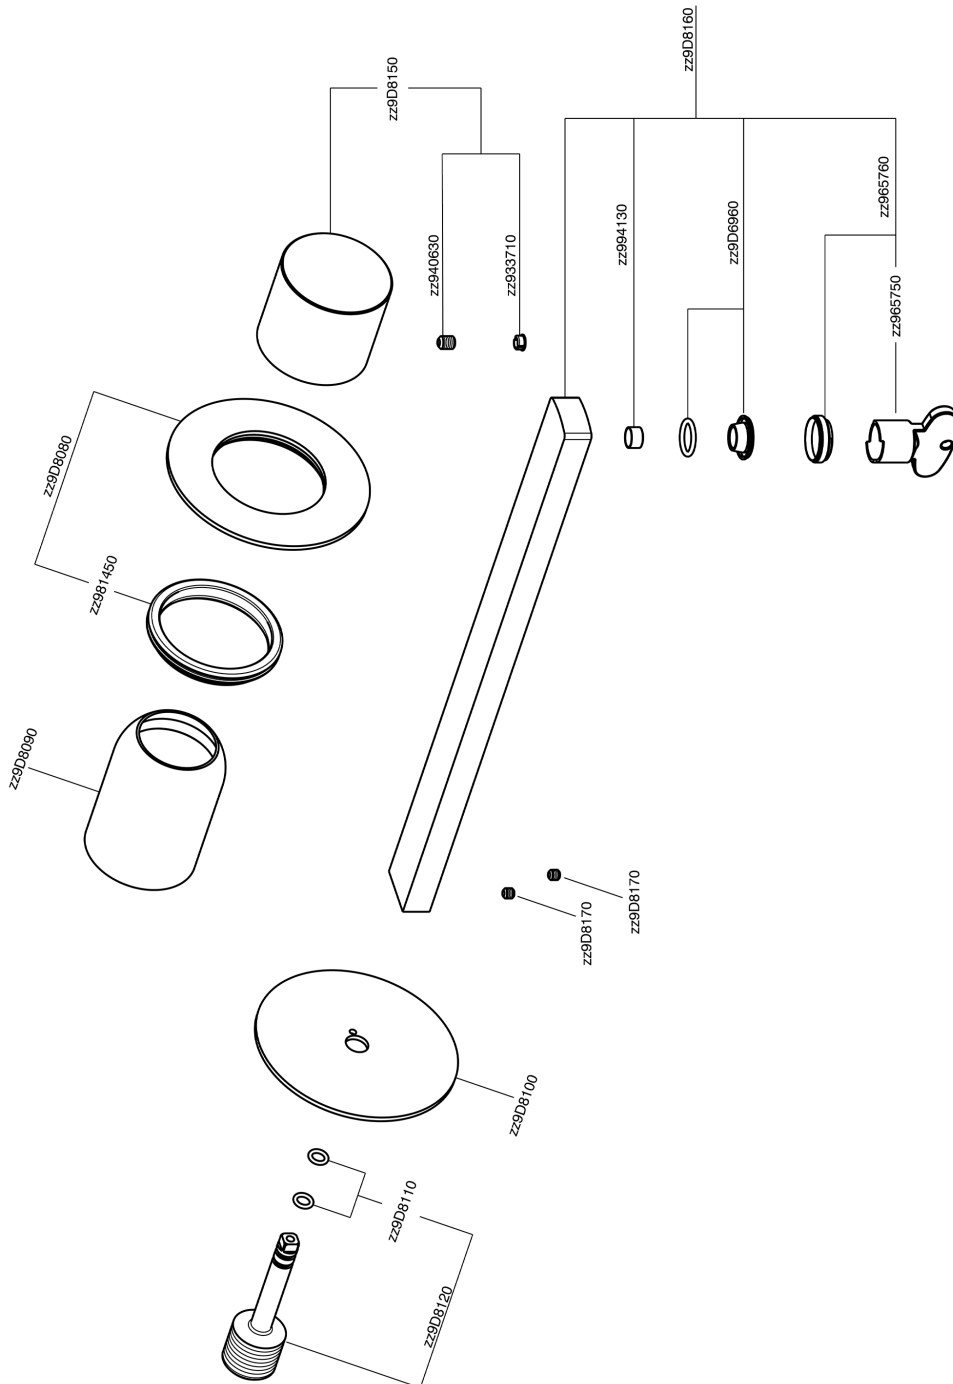

Exposed part for single lever washbasin valve SMOOTH X32_X4005511

X4005511

<https://en.cisal.it/exposed-part-for-single-lever-washbasin-valve-smooth-x32-x4005511>

2026-04-06