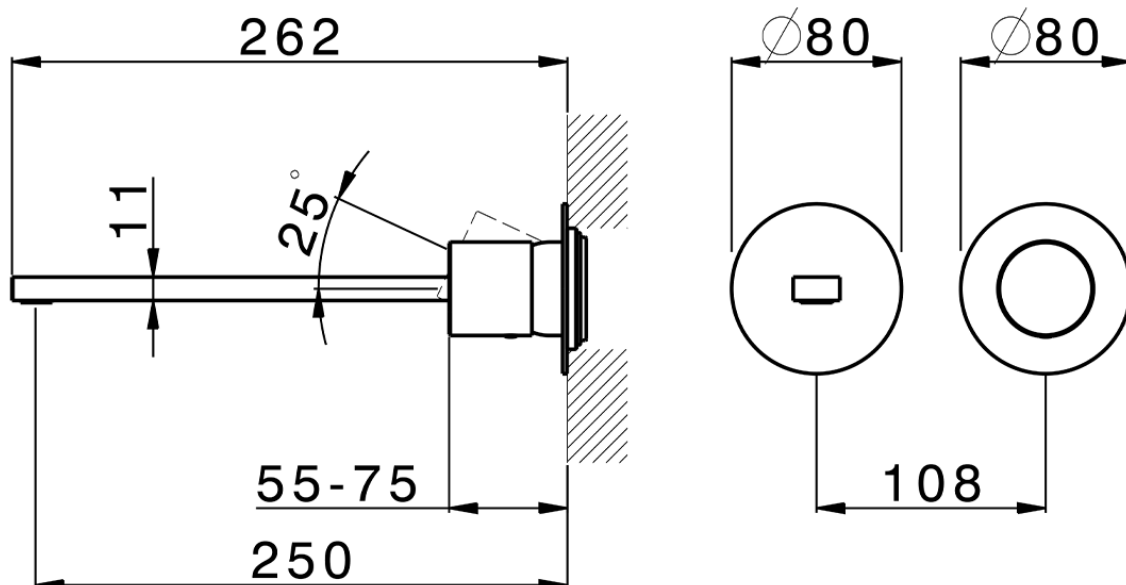

Exposed part for single lever washbasin valve SMOOTH X32_X4005511

X4005511

<https://en.cisal.it/exposed-part-for-single-lever-washbasin-valve-smooth-x32-x4005511>

2026-06-13