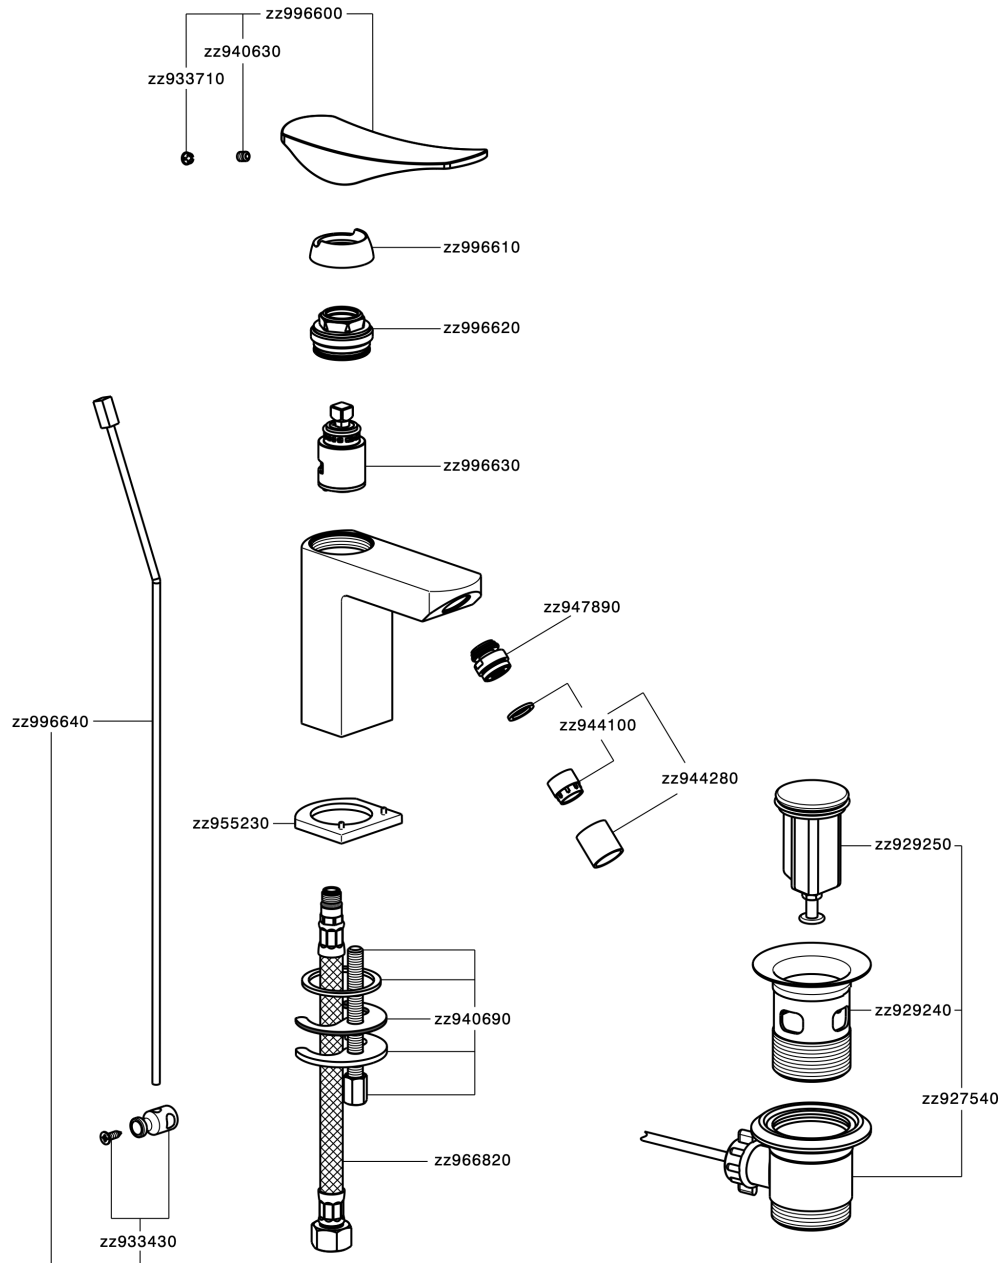

Single lever bidet mixer ROADSTER ACCENT_RA000550

MODEL **RA000550**

Single lever bidet mixer, with 1"1/4 automatic pop-up waste, G.3/8" stainless steel flexible hoses

AVAILABLE FINISHINGS

-  **21** 21 Chrome
-  **2B** 2B Polished Nickel
-  **2F** 2F Brushed Nickel
-  **2Q** 2Q Black Titanium
-  **40** 40 Matt Black
-  **4Q** 4Q Matt White

CHARACTERISTICS

Cartridge Spare Parts **ZZ99663000**

25 mm Cartridge

Single lever bidet mixer ROADSTER ACCENT_RA000550

RA000550

<https://en.cisal.it/single-lever-bidet-mixer-roadster-accent-ra000550>

2026-02-03