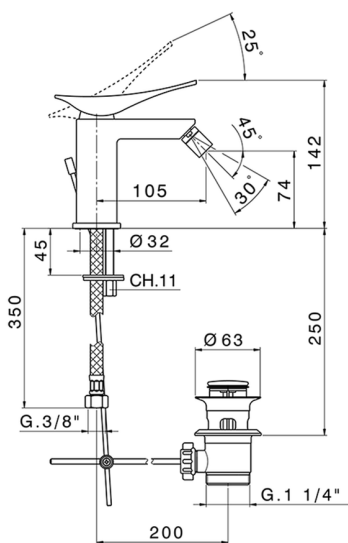

Single lever bidet mixer ROADSTER ACCENT_RA000550

MODEL **RA000550**

Single lever bidet mixer, with 1"1/4 automatic pop-up waste, G.3/8" stainless steel flexible hoses

AVAILABLE FINISHINGS

-  **21** 21 Chrome
-  **2B** 2B Polished Nickel
-  **2F** 2F Brushed Nickel
-  **2Q** 2Q Black Titanium
-  **40** 40 Matt Black
-  **4Q** 4Q Matt White

CHARACTERISTICS

Cartridge Spare Parts **ZZ99663000**

25 mm Cartridge

Single lever bidet mixer ROADSTER ACCENT_RA000550

RA000550

<https://en.cisal.it/single-lever-bidet-mixer-roadster-accent-ra000550>

2026-02-03