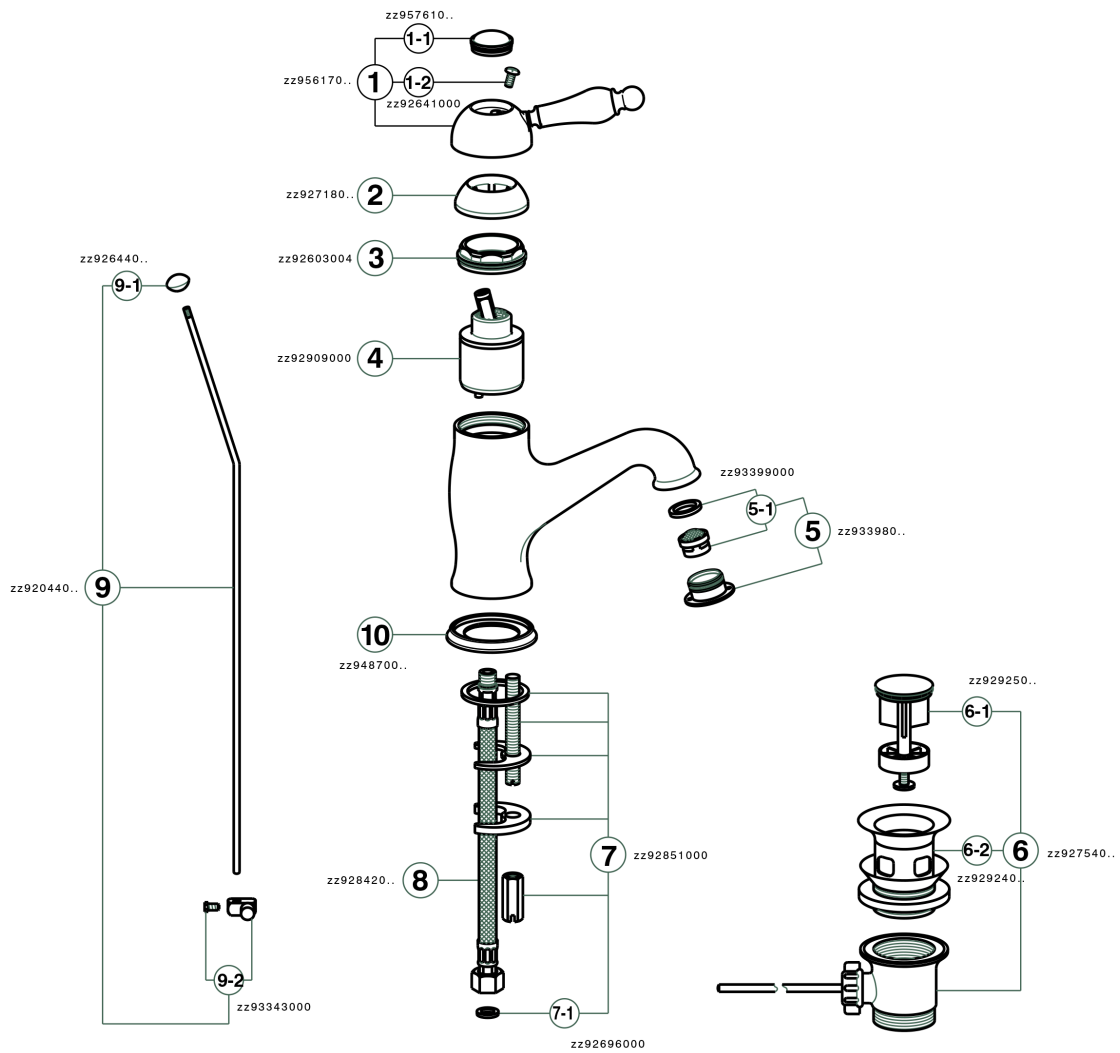

Single lever washbasin mixer ARCANA EMPRESS_EM000510

MODEL **EM000510**

Single lever washbasin mixer, with automatic 1"1/4 automatic pop-up waste, G.3/8" stainless steel flexible hose

AVAILABLE FINISHINGS

- 
21 21 Chrome
- 
24 24 Gold
- 
26 26 Old Copper
- 
27 27 Old Bronze
- 
2A 2A Satin Brushed Nickel
- 
74 74 Chrome/Gold

CHARACTERISTICS

Cartridge Spare Parts **ZZ92909000**

43 mm Cartridge

Single lever washbasin mixer ARCANA EMPRESS_EM000510

EM000510

<https://en.cisal.it/single-lever-washbasin-mixer-arcana-empress-em000510>

2026-04-04