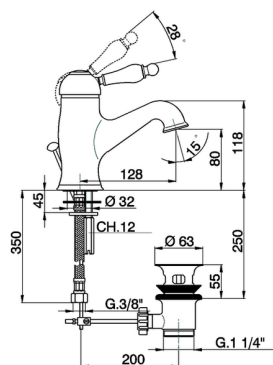

Single lever washbasin mixer ARCANA EMPRESS_EM000510

MODEL **EM000510**

Single lever washbasin mixer, with automatic 1"1/4 automatic pop-up waste, G.3/8" stainless steel flexible hose

AVAILABLE FINISHINGS

- 
21 21 Chrome
- 
24 24 Gold
- 
26 26 Old Copper
- 
27 27 Old Bronze
- 
2A 2A Satin Brushed Nickel
- 
74 74 Chrome/Gold

CHARACTERISTICS

Cartridge Spare Parts **ZZ92909000**

43 mm Cartridge

Single lever washbasin mixer ARCANA EMPRESS_EM000510

EM000510

<https://en.cisal.it/single-lever-washbasin-mixer-arcana-empress-em000510>

2026-04-04