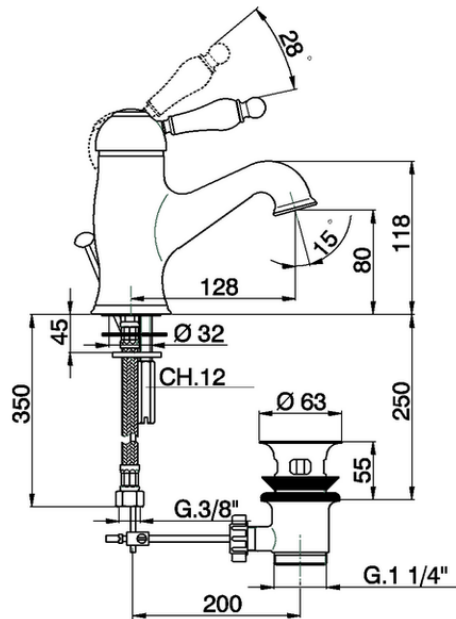

## Single lever washbasin mixer ARCANA EMPRESS\_EM000510

EM000510

<https://en.cisal.it/single-lever-washbasin-mixer-arcana-empress-em000510>

2026-05-15