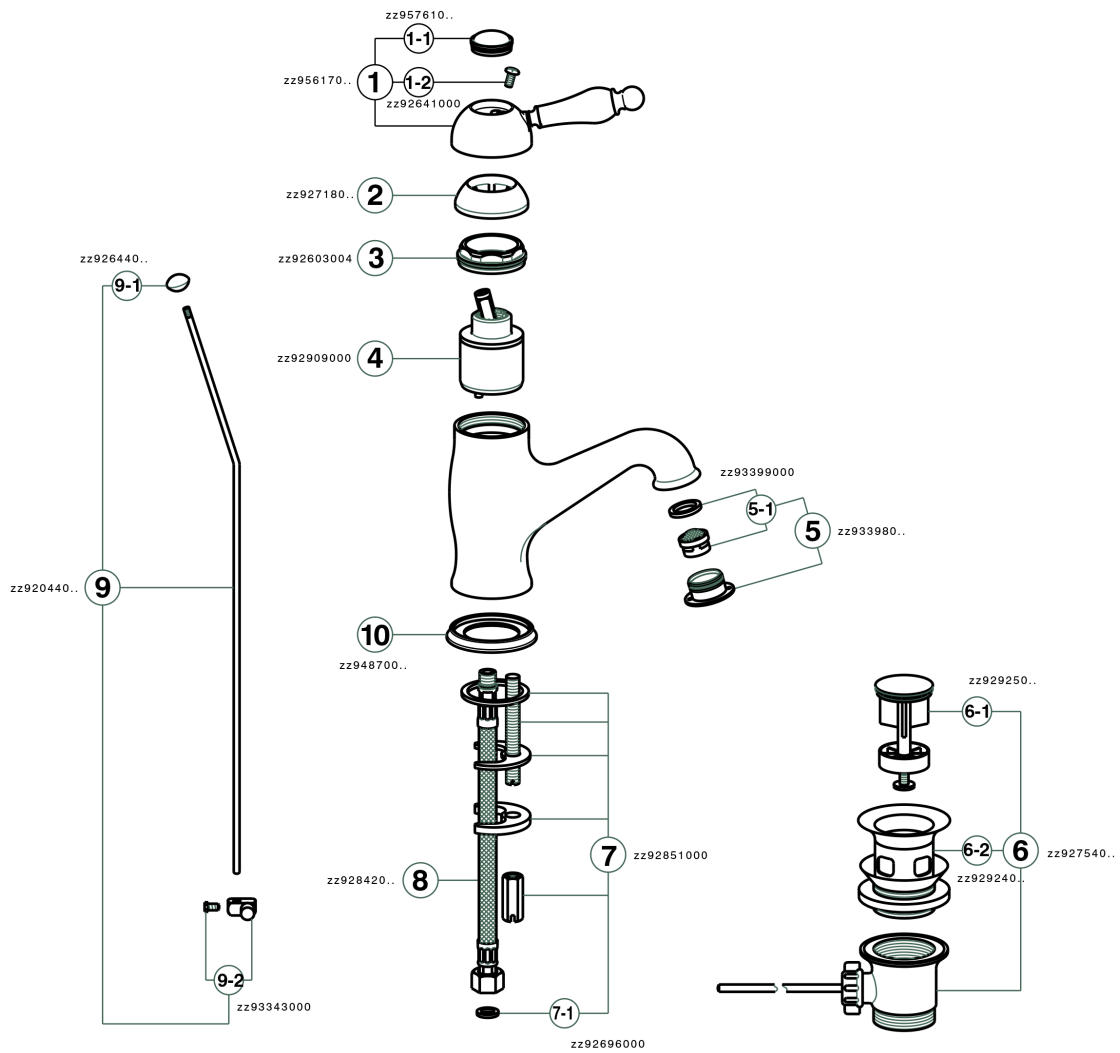

## Single lever washbasin mixer ARCANA EMPRESS\_EM000510

EM000510

<https://en.cisal.it/single-lever-washbasin-mixer-arcana-empress-em000510>

2026-06-04