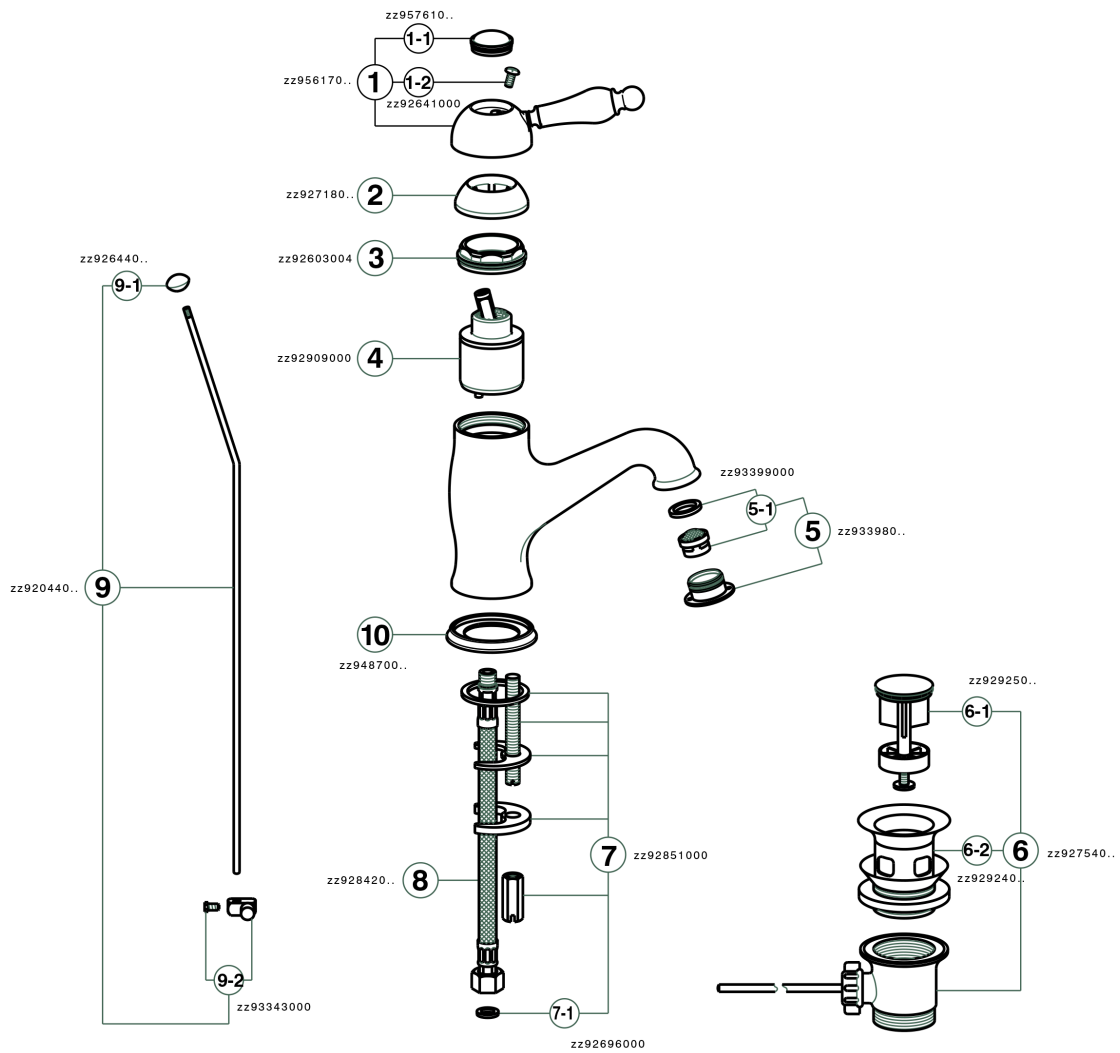

Single lever washbasin mixer ARCANA EMPRESS_EM000510

MODEL **EM000510**

Single lever washbasin mixer, with automatic 1"1/4 automatic pop-up waste, G.3/8" stainless steel flexible hose

AVAILABLE FINISHINGS

- 
21 21 Chrome
- 
24 24 Gold
- 
26 26 Old Copper
- 
27 27 Old Bronze
- 
2A 2A Satin Brushed Nickel
- 
74 74 Chrome/Gold

CHARACTERISTICS

Cartridge Spare Parts **ZZ92909000**

43 mm Cartridge

Single lever washbasin mixer ARCANA EMPRESS_EM000510

EM000510

<https://en.cisal.it/single-lever-washbasin-mixer-arcana-empress-em000510>

2026-05-15