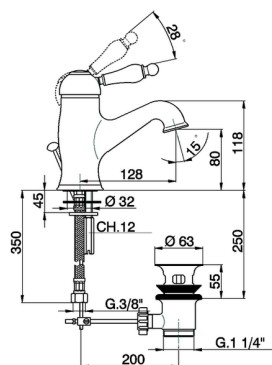

Single lever washbasin mixer ARCANA EMPRESS_EM000510

MODEL **EM000510**

Single lever washbasin mixer, with automatic 1"1/4 automatic pop-up waste, G.3/8" stainless steel flexible hose

AVAILABLE FINISHINGS

- 
21 21 Chrome
- 
24 24 Gold
- 
26 26 Old Copper
- 
27 27 Old Bronze
- 
2A 2A Satin Brushed Nickel
- 
74 74 Chrome/Gold

CHARACTERISTICS

Cartridge Spare Parts **ZZ92909000**

43 mm Cartridge

Single lever washbasin mixer ARCANA EMPRESS_EM000510

EM000510

<https://en.cisal.it/single-lever-washbasin-mixer-arcana-empress-em000510>

2026-05-15