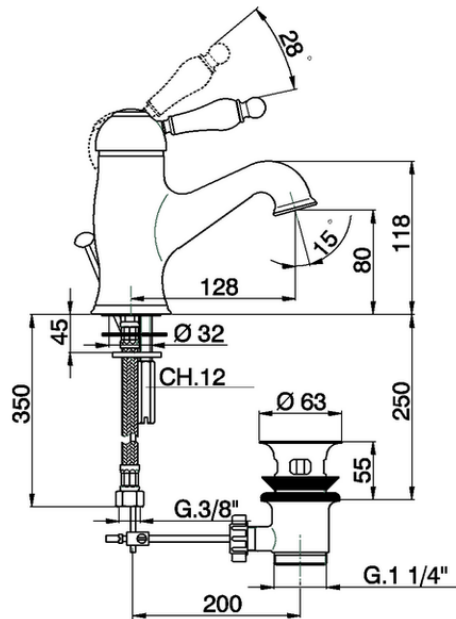

Single lever washbasin mixer ARCANA EMPRESS_EM000510

EM000510

<https://en.cisal.it/single-lever-washbasin-mixer-arcana-empress-em000510>

2026-06-05