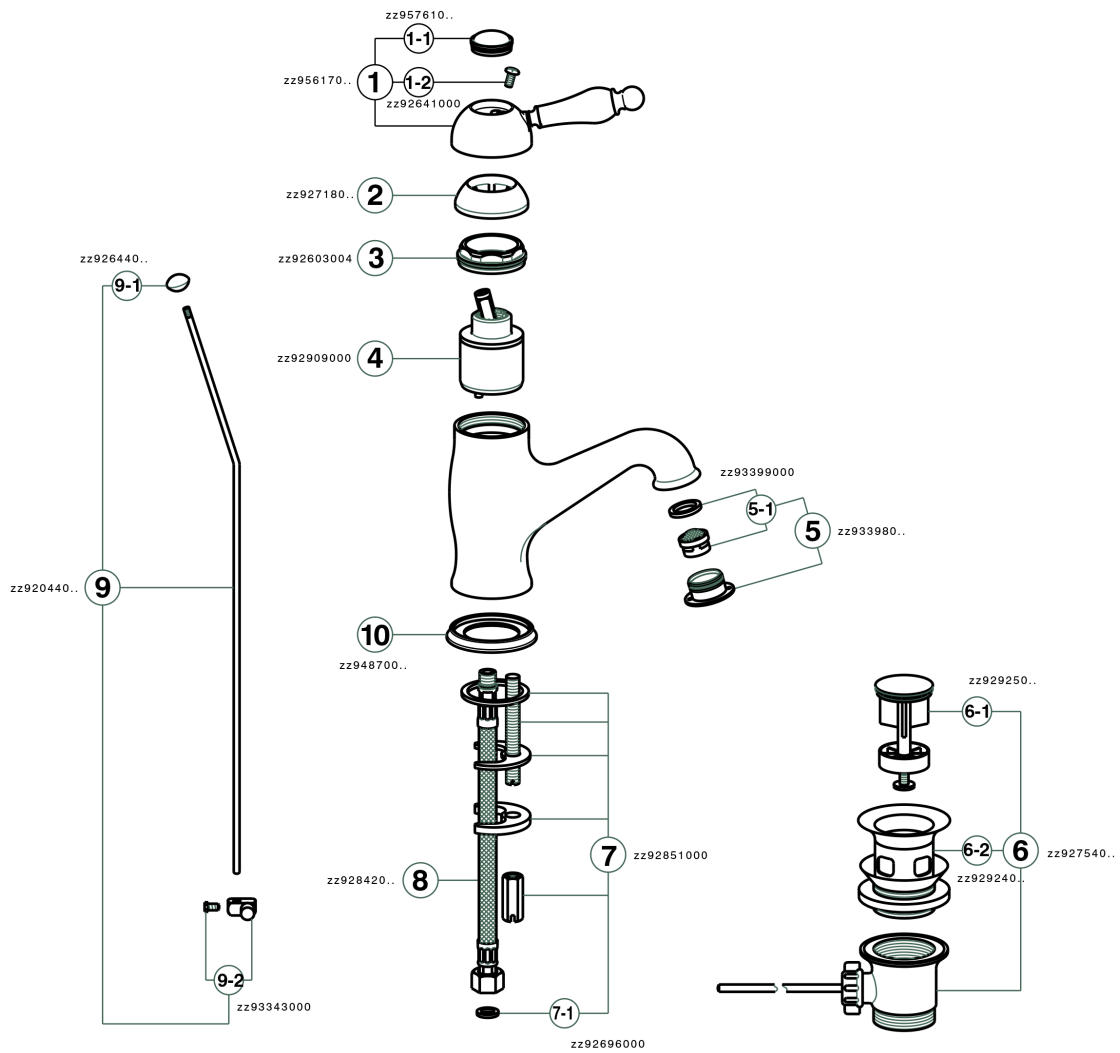

## Single lever washbasin mixer ARCANA EMPRESS\_EM000510

EM000510

<https://en.cisal.it/single-lever-washbasin-mixer-arcana-empress-em000510>

2026-06-25