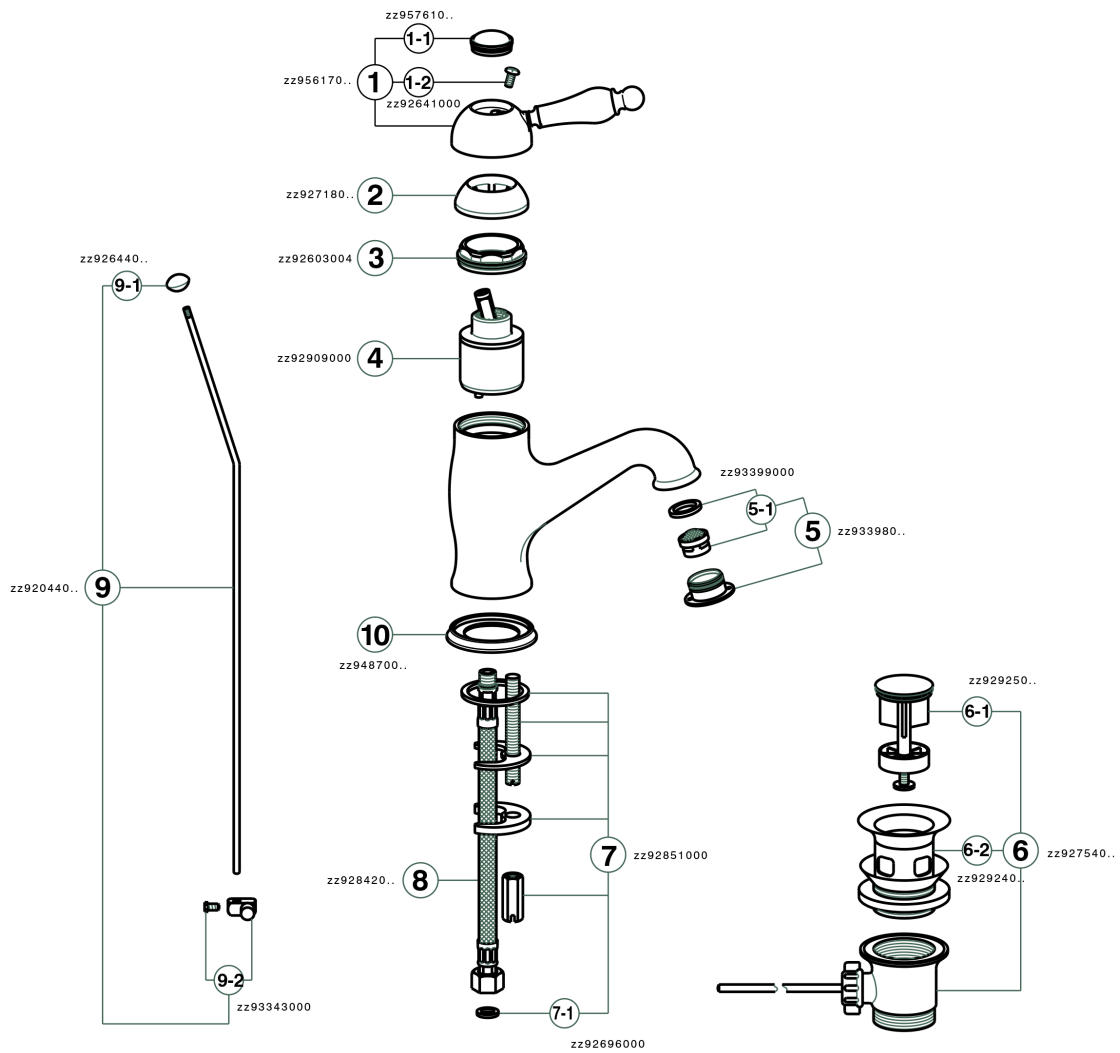

Single lever washbasin mixer ARCANA EMPRESS_EM000510

EM000510

<https://en.cisal.it/single-lever-washbasin-mixer-arcana-empress-em000510>

2026-04-04