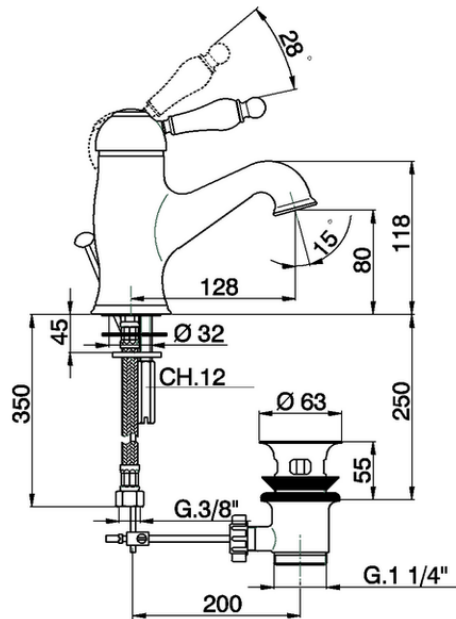

Single lever washbasin mixer ARCANA EMPRESS_EM000510

EM000510

<https://en.cisal.it/single-lever-washbasin-mixer-arcana-empress-em000510>

2026-06-25