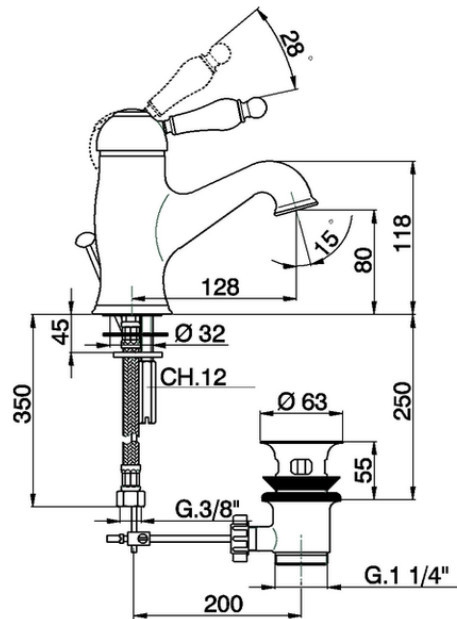

Single lever washbasin mixer ARCANA EMPRESS_EM000510

EM000510

<https://en.cisal.it/single-lever-washbasin-mixer-arcana-empress-em000510>

2026-04-04