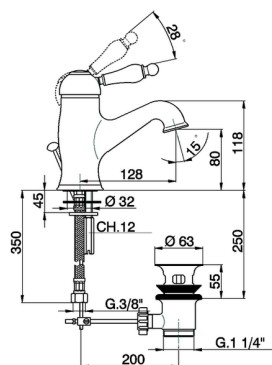

Single lever washbasin mixer ARCANA EMPRESS_EM000510

MODEL **EM000510**

Single lever washbasin mixer, with automatic 1"1/4 automatic pop-up waste, G.3/8" stainless steel flexible hose

AVAILABLE FINISHINGS

- 
21 21 Chrome
- 
24 24 Gold
- 
26 26 Old Copper
- 
27 27 Old Bronze
- 
2A 2A Satin Brushed Nickel
- 
74 74 Chrome/Gold

CHARACTERISTICS

Cartridge Spare Parts **ZZ92909000**

43 mm Cartridge