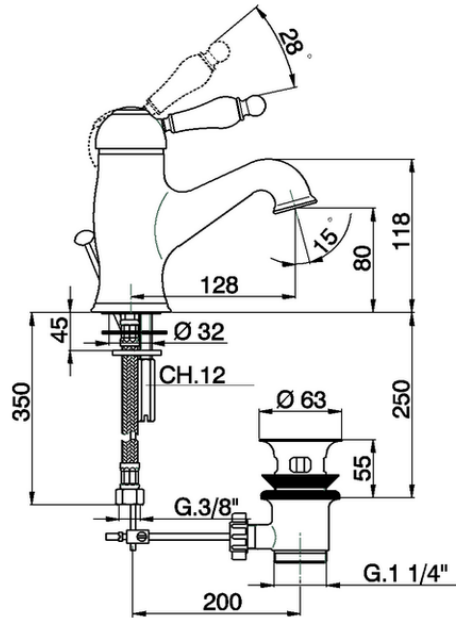

Single lever washbasin mixer ARCANA EMPRESS_EM000510

EM000510

<https://en.cisal.it/single-lever-washbasin-mixer-arcana-empress-em000510>

2026-06-09