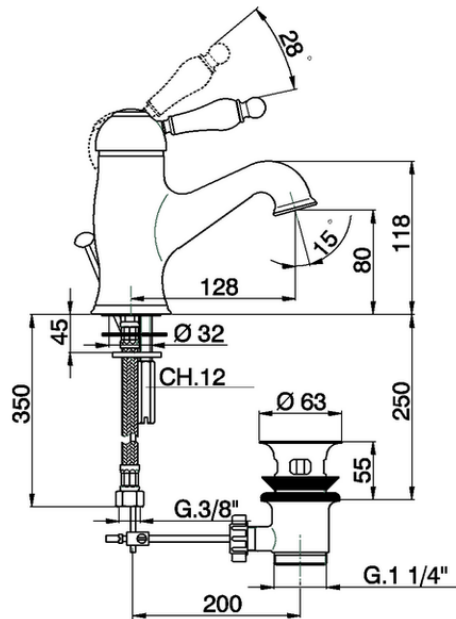

## Single lever washbasin mixer ARCANA EMPRESS\_EM000510

EM000510

<https://en.cisal.it/single-lever-washbasin-mixer-arcana-empress-em000510>

2026-04-24