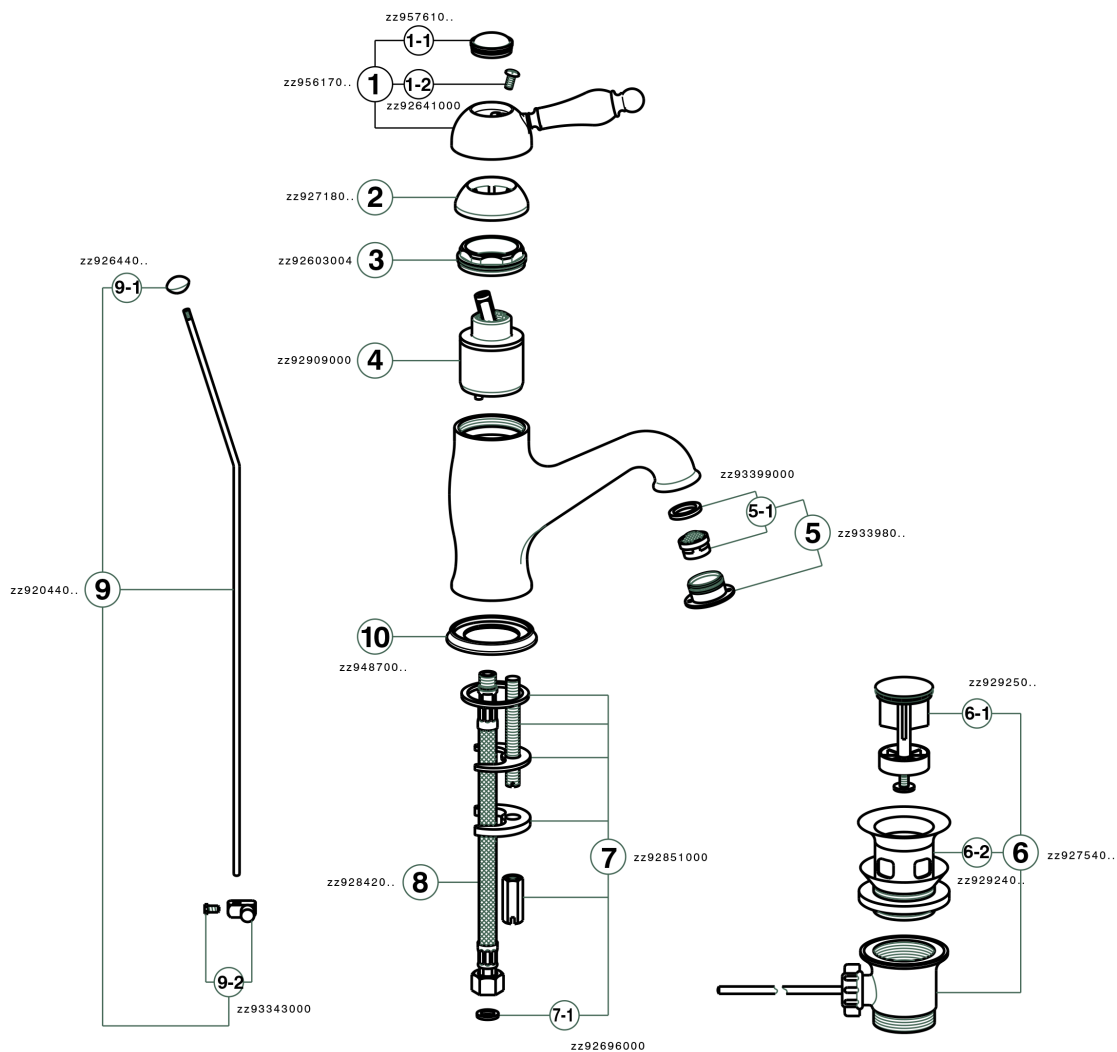

Single lever washbasin mixer ARCANA EMPRESS_EM000510

EM000510

<https://en.cisal.it/single-lever-washbasin-mixer-arcana-empress-em000510>

2026-05-15