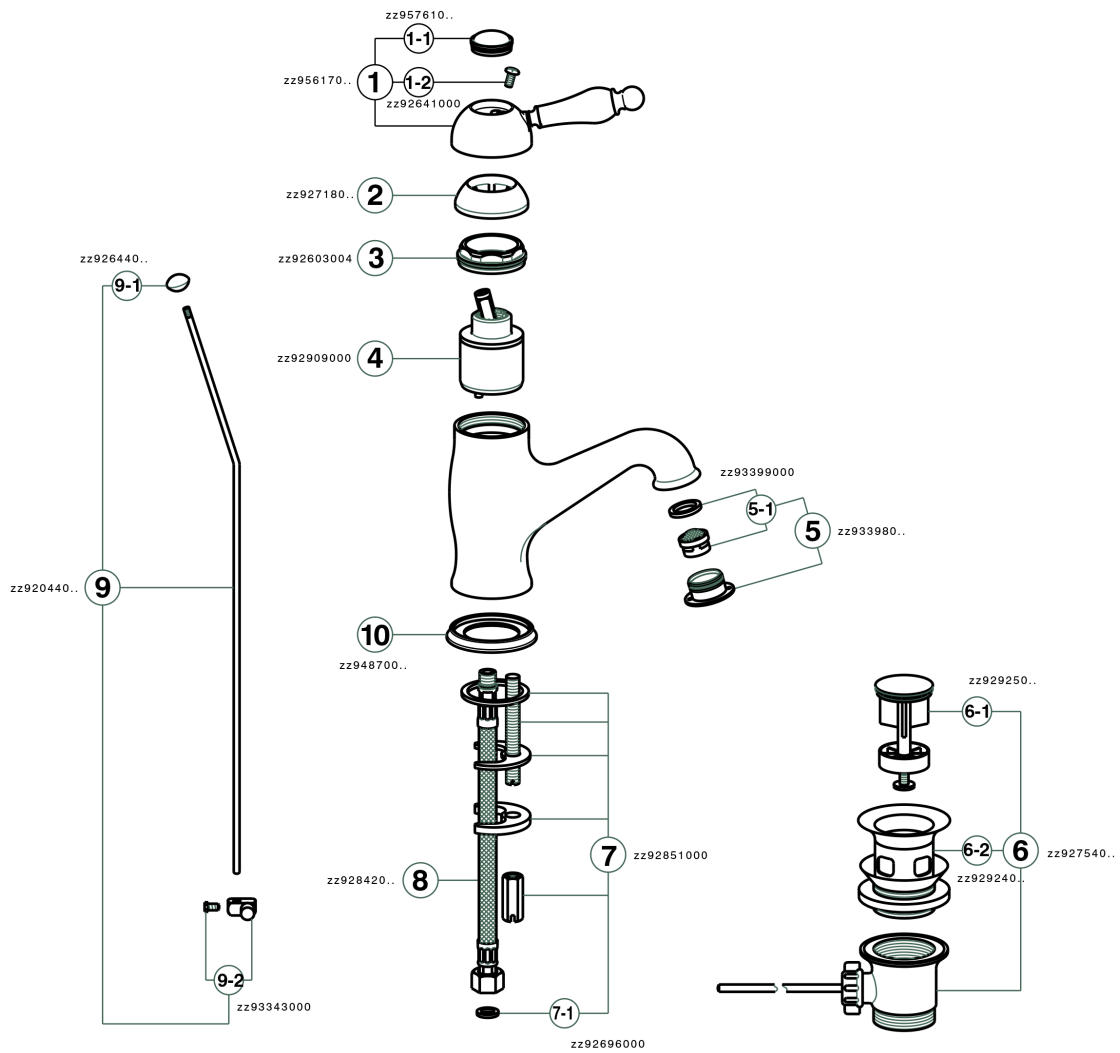

Single lever washbasin mixer ARCANA EMPRESS_EM000510

EM000510

<https://en.cisal.it/single-lever-washbasin-mixer-arcana-empress-em000510>

2026-06-05