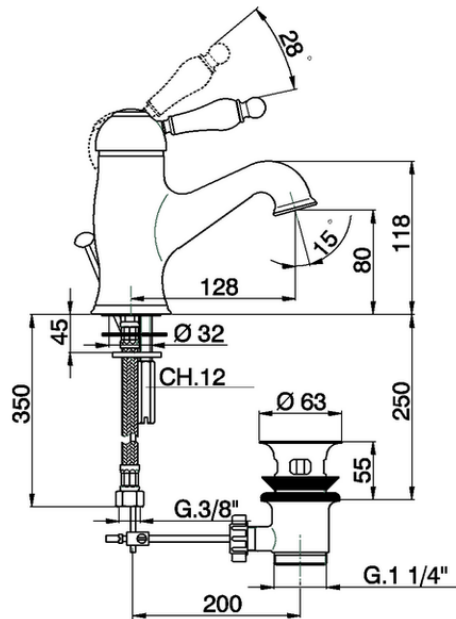

Single lever washbasin mixer ARCANA EMPRESS_EM000510

EM000510

<https://en.cisal.it/single-lever-washbasin-mixer-arcana-empress-em000510>

2026-06-24