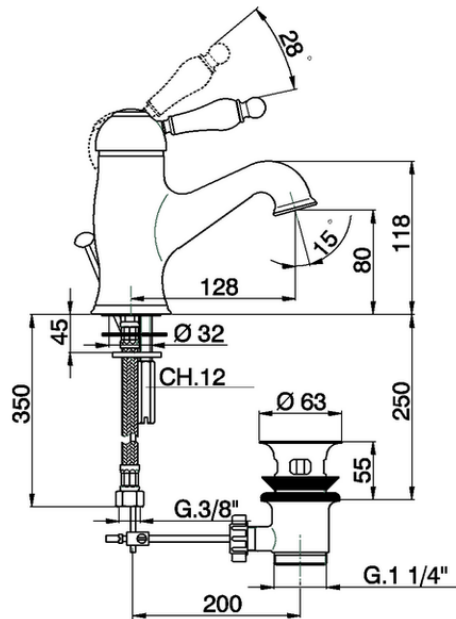

Single lever washbasin mixer ARCANA EMPRESS_EM000510

EM000510

<https://en.cisal.it/single-lever-washbasin-mixer-arcana-empress-em000510>

2026-06-04