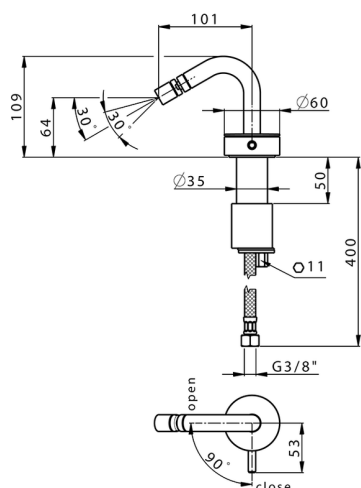

Single lever bidet mixer SLIM_SM001560

MODEL **SM001560**

Single lever bidet mixer, without automatic pop-up waste, G.3/8" stainless steel flexible hoses

AVAILABLE FINISHINGS

-  **40** 40 Matt Black
-  **4Q** 4Q Matt White
-  **6T** 6T Chrome/Matt Black
-  **7D** 7D Polished Nickel/Matt Black

CHARACTERISTICS

Cartridge Spare Parts **ZZ99856004**

27 mm Progressive single-lever cartridge

Single lever bidet mixer SLIM_SM001560

SM001560

<https://en.cisal.it/single-lever-bidet-mixer-slim-sm001560>

2026-04-26