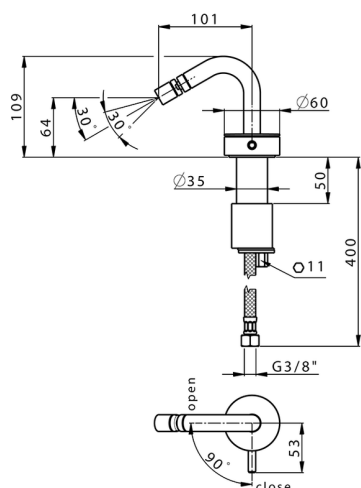

## Single lever bidet mixer SLIM\_SM001560

MODEL **SM001560**

Single lever bidet mixer, without automatic pop-up waste, G.3/8" stainless steel flexible hoses

### CHARACTERISTICS

Cartridge Spare Parts **ZZ99856004**

**27 mm Progressive single-lever cartridge**

## Single lever bidet mixer SLIM\_SM001560

SM001560

<https://en.cisal.it/single-lever-bidet-mixer-slim-sm001560>

2026-05-17