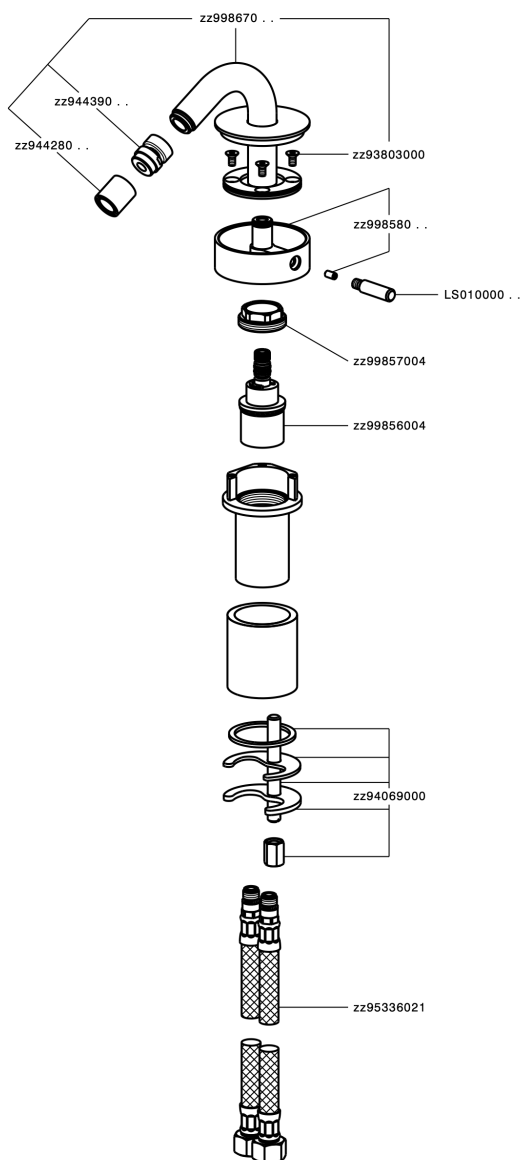

Single lever bidet mixer SLIM_SM001560

SM001560

<https://en.cisal.it/single-lever-bidet-mixer-slim-sm001560>

2026-06-14