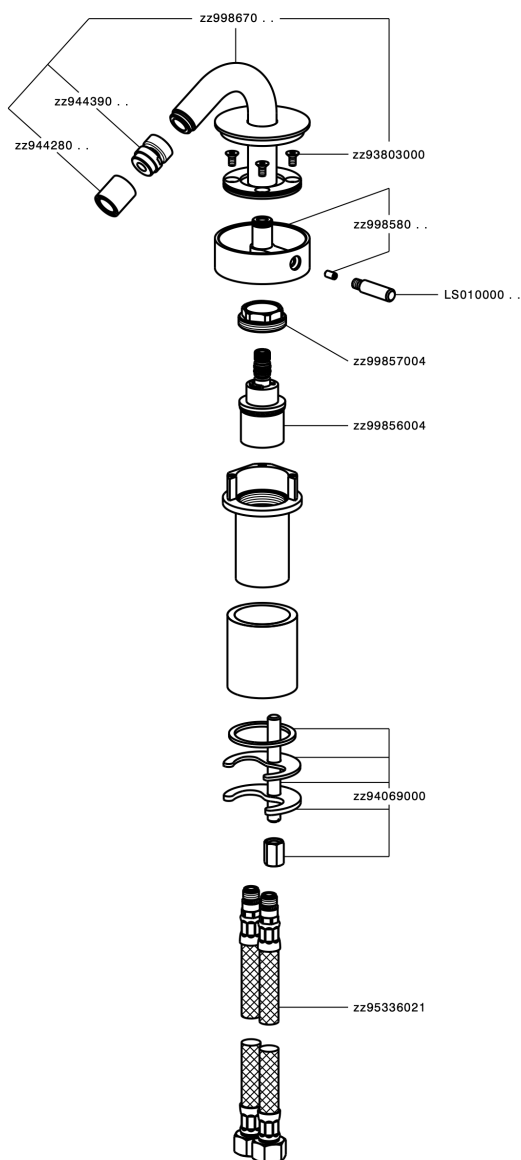

Single lever bidet mixer SLIM_SM001560

MODEL **SM001560**

Single lever bidet mixer, without automatic pop-up waste, G.3/8" stainless steel flexible hoses

AVAILABLE FINISHINGS

-  **40** 40 Matt Black
-  **4Q** 4Q Matt White
-  **6T** 6T Chrome/Matt Black
-  **7D** 7D Polished Nickel/Matt Black

CHARACTERISTICS

Cartridge Spare Parts **ZZ99856004**

27 mm Progressive single-lever cartridge

Single lever bidet mixer SLIM_SM001560

SM001560

<https://en.cisal.it/single-lever-bidet-mixer-slim-sm001560>

2026-04-26