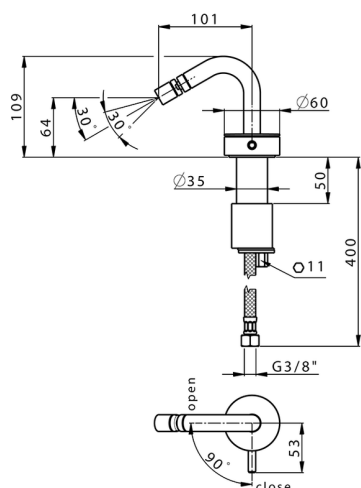

Single lever bidet mixer SLIM_SM001560

MODEL **SM001560**

Single lever bidet mixer, without automatic pop-up waste, G.3/8" stainless steel flexible hoses

AVAILABLE FINISHINGS

-  **40** 40 Matt Black
-  **4Q** 4Q Matt White
-  **6T** 6T Chrome/Matt Black
-  **7D** 7D Polished Nickel/Matt Black

CHARACTERISTICS

Cartridge Spare Parts **ZZ99856004**

27 mm Progressive single-lever cartridge

Single lever bidet mixer SLIM_SM001560

SM001560

<https://en.cisal.it/single-lever-bidet-mixer-slim-sm001560>

2026-06-14