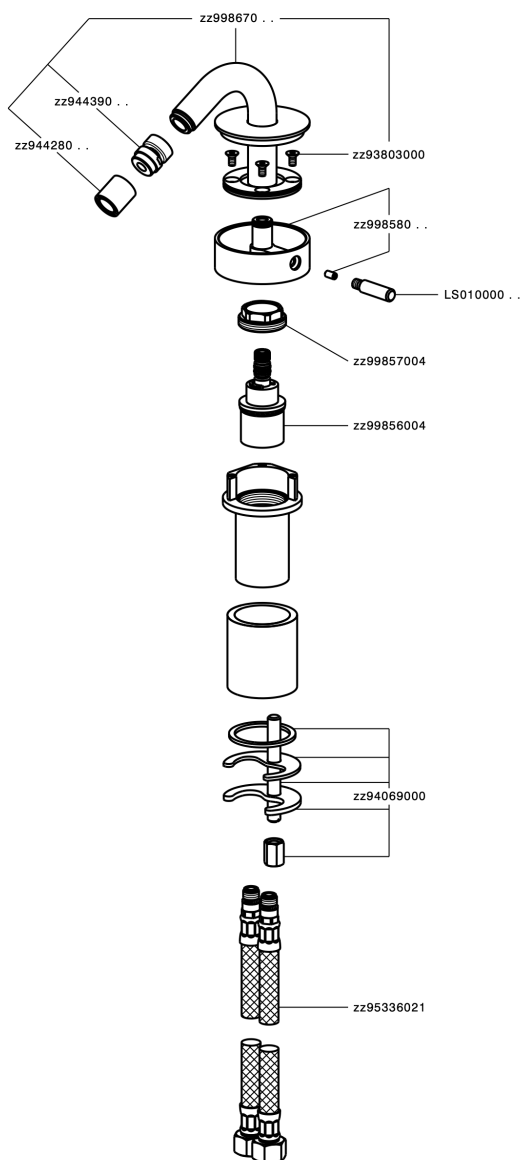

Single lever bidet mixer SLIM_SM001560

MODEL **SM001560**

Single lever bidet mixer, without automatic pop-up waste, G.3/8" stainless steel flexible hoses

AVAILABLE FINISHINGS

-  **40** 40 Matt Black
-  **4Q** 4Q Matt White
-  **6T** 6T Chrome/Matt Black
-  **7D** 7D Polished Nickel/Matt Black

CHARACTERISTICS

Cartridge Spare Parts **ZZ99856004**

27 mm Progressive single-lever cartridge

Single lever bidet mixer SLIM_SM001560

SM001560

<https://en.cisal.it/single-lever-bidet-mixer-slim-sm001560>

2026-06-14