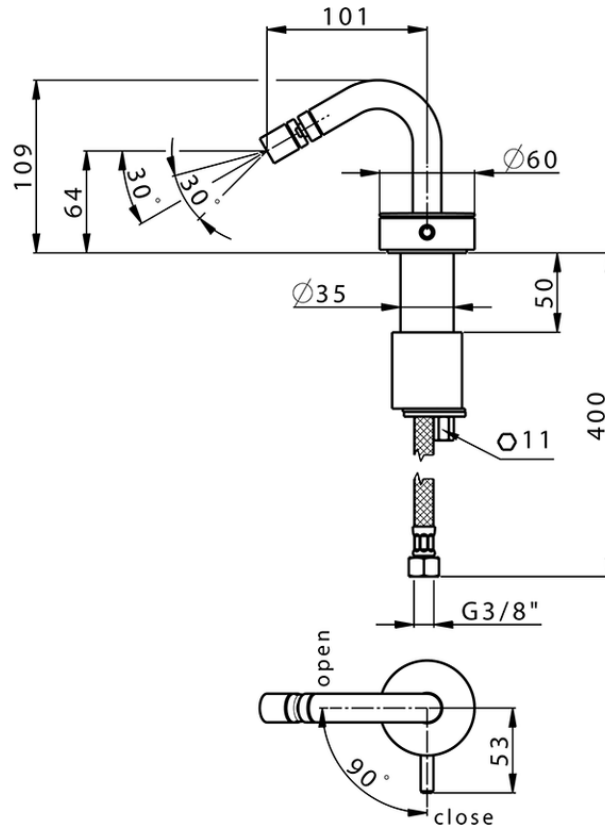

Single lever bidet mixer SLIM_SM001560

SM001560

<https://en.cisal.it/single-lever-bidet-mixer-slim-sm001560>

2026-04-26