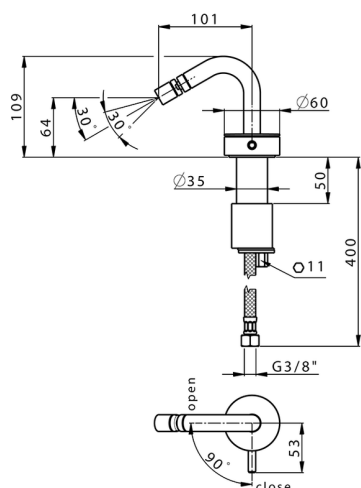

Single lever bidet mixer SLIM_SM001560

MODEL **SM001560**

Single lever bidet mixer, without automatic pop-up waste, G.3/8" stainless steel flexible hoses

AVAILABLE FINISHINGS

-  **40** 40 Matt Black
-  **4Q** 4Q Matt White
-  **6T** 6T Chrome/Matt Black
-  **7D** 7D Polished Nickel/Matt Black

CHARACTERISTICS

Cartridge Spare Parts **ZZ99856004**

27 mm Progressive single-lever cartridge

Single lever bidet mixer SLIM_SM001560

SM001560

<https://en.cisal.it/single-lever-bidet-mixer-slim-sm001560>

2026-05-17