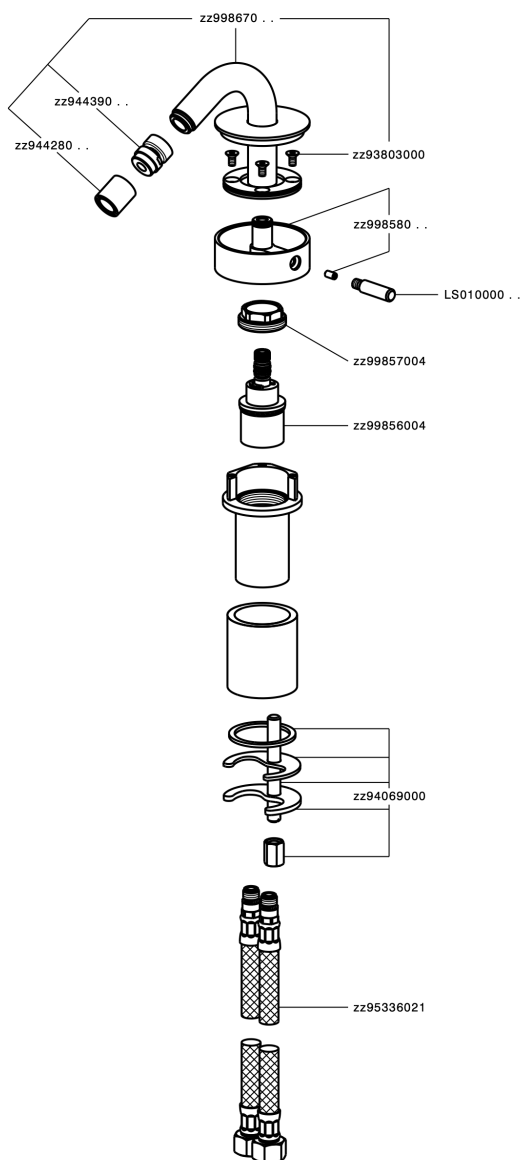

Single lever bidet mixer SLIM_SM001560

MODEL **SM001560**

Single lever bidet mixer, without automatic pop-up waste, G.3/8" stainless steel flexible hoses

AVAILABLE FINISHINGS

-  **40** 40 Matt Black
-  **4Q** 4Q Matt White
-  **6T** 6T Chrome/Matt Black
-  **7D** 7D Polished Nickel/Matt Black

CHARACTERISTICS

Cartridge Spare Parts **ZZ99856004**

27 mm Progressive single-lever cartridge

Single lever bidet mixer SLIM_SM001560

SM001560

<https://en.cisal.it/single-lever-bidet-mixer-slim-sm001560>

2026-05-17