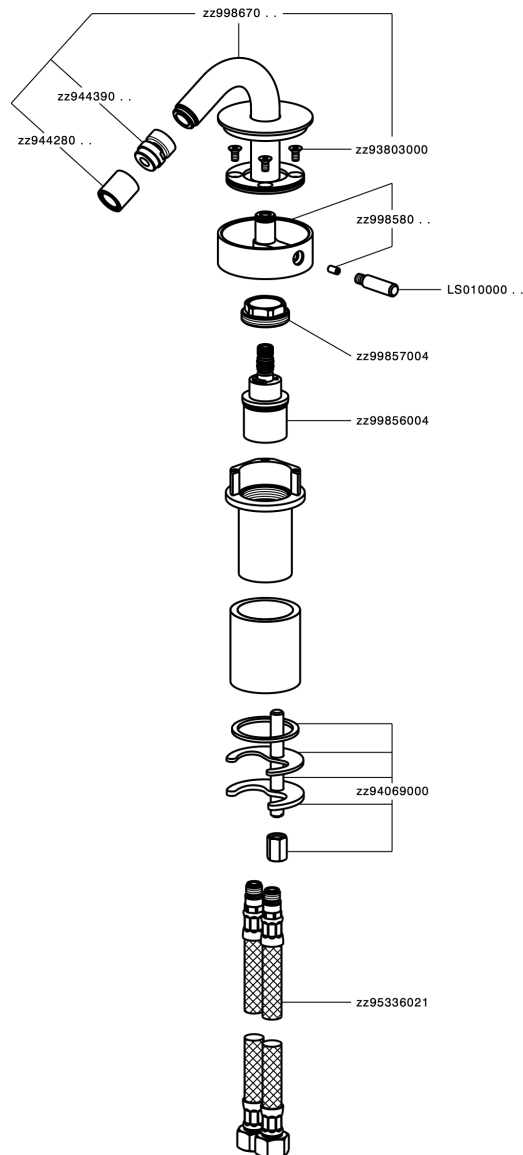

Single lever bidet mixer SLIM_SM001560

MODEL **SM001560**

Single lever bidet mixer, without automatic pop-up waste, G.3/8" stainless steel flexible hoses

AVAILABLE FINISHINGS

-  **40** 40 Matt Black
-  **4Q** 4Q Matt White
-  **6T** 6T Chrome/Matt Black
-  **7D** 7D Polished Nickel/Matt Black

CHARACTERISTICS

Cartridge Spare Parts **ZZ99856004**

27 mm Progressive single-lever cartridge

Single lever bidet mixer SLIM_SM001560

SM001560

<https://en.cisal.it/single-lever-bidet-mixer-slim-sm001560>

2026-04-08