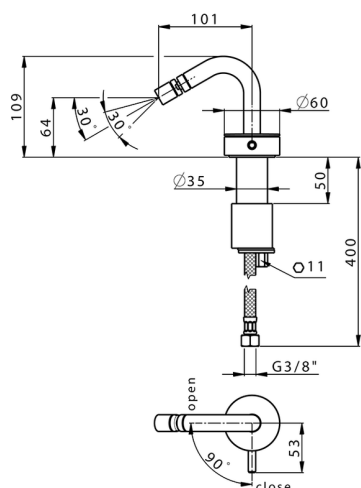

Single lever bidet mixer SLIM_SM001560

MODEL **SM001560**

Single lever bidet mixer, without automatic pop-up waste, G.3/8" stainless steel flexible hoses

AVAILABLE FINISHINGS

-  **40** 40 Matt Black
-  **4Q** 4Q Matt White
-  **6T** 6T Chrome/Matt Black
-  **7D** 7D Polished Nickel/Matt Black

CHARACTERISTICS

Cartridge Spare Parts **ZZ99856004**

27 mm Progressive single-lever cartridge

Single lever bidet mixer SLIM_SM001560

SM001560

<https://en.cisal.it/single-lever-bidet-mixer-slim-sm001560>

2026-04-08