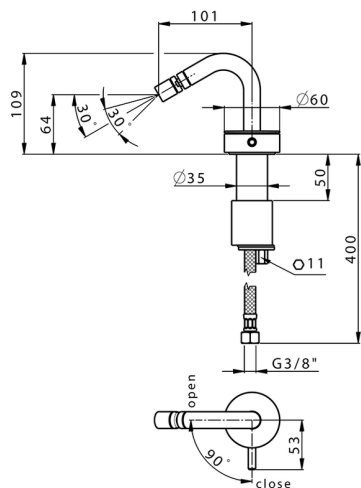

Single lever bidet mixer SLIM_SM001560

MODEL **SM001560**

Single lever bidet mixer, without automatic pop-up waste, G.3/8" stainless steel flexible hoses

AVAILABLE FINISHINGS

-  **40** 40 Matt Black
-  **4Q** 4Q Matt White
-  **6T** 6T Chrome/Matt Black
-  **7D** 7D Polished Nickel/Matt Black

CHARACTERISTICS

Cartridge Spare Parts **ZZ99856004**

27 mm Progressive single-lever cartridge

Single lever bidet mixer SLIM_SM001560

SM001560

<https://en.cisal.it/single-lever-bidet-mixer-slim-sm001560>

2026-06-14