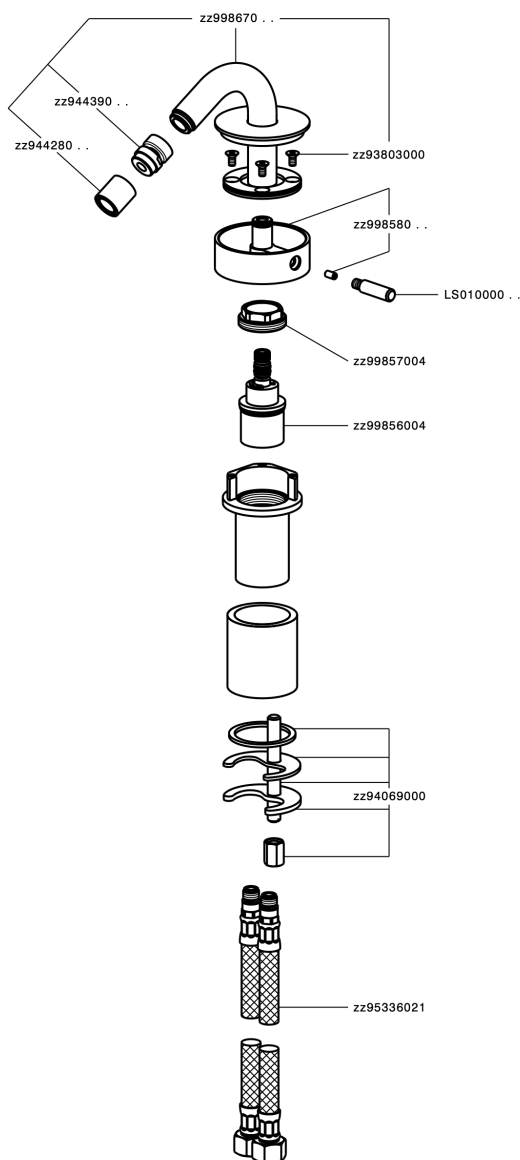

## Single lever bidet mixer SLIM\_SM001560

SM001560

<https://en.cisal.it/single-lever-bidet-mixer-slim-sm001560>

2026-05-17