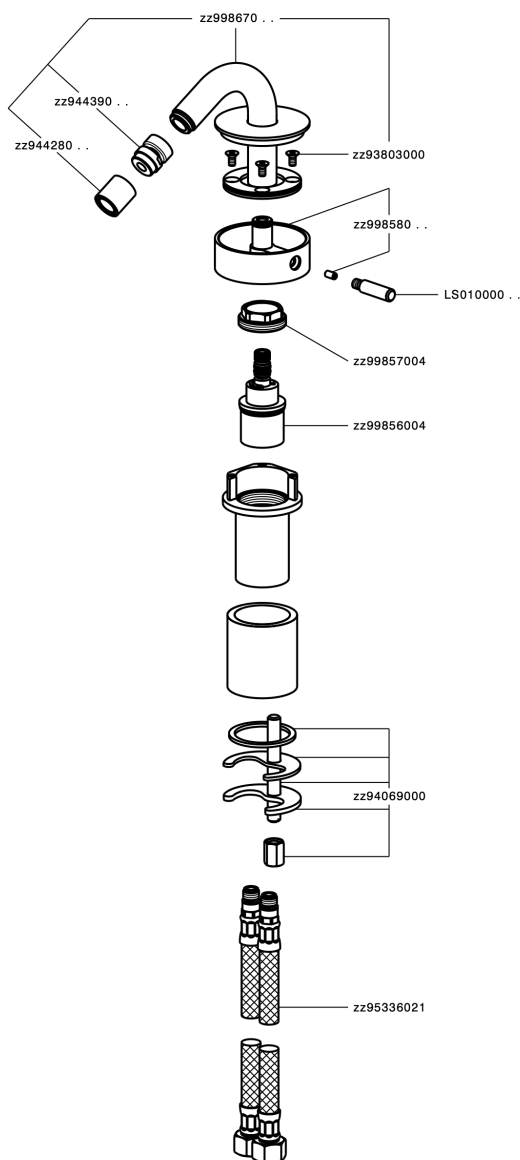

## Single lever bidet mixer SLIM\_SM001560

SM001560

<https://en.cisal.it/single-lever-bidet-mixer-slim-sm001560>

2026-04-27