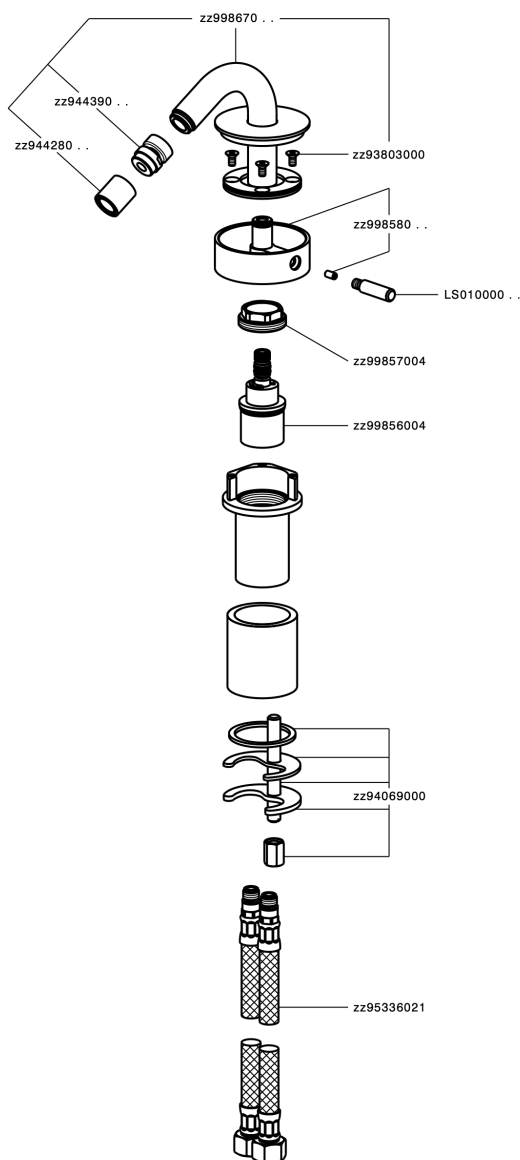

## Single lever bidet mixer SLIM\_SM001560

SM001560

<https://en.cisal.it/single-lever-bidet-mixer-slim-sm001560>

2026-06-14