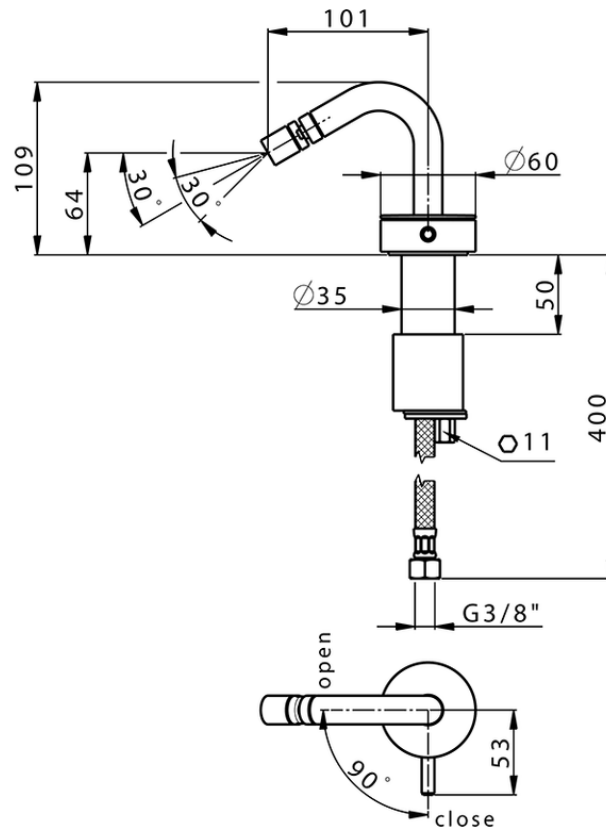

## Single lever bidet mixer SLIM\_SM001560

SM001560

<https://en.cisal.it/single-lever-bidet-mixer-slim-sm001560>

2026-05-17