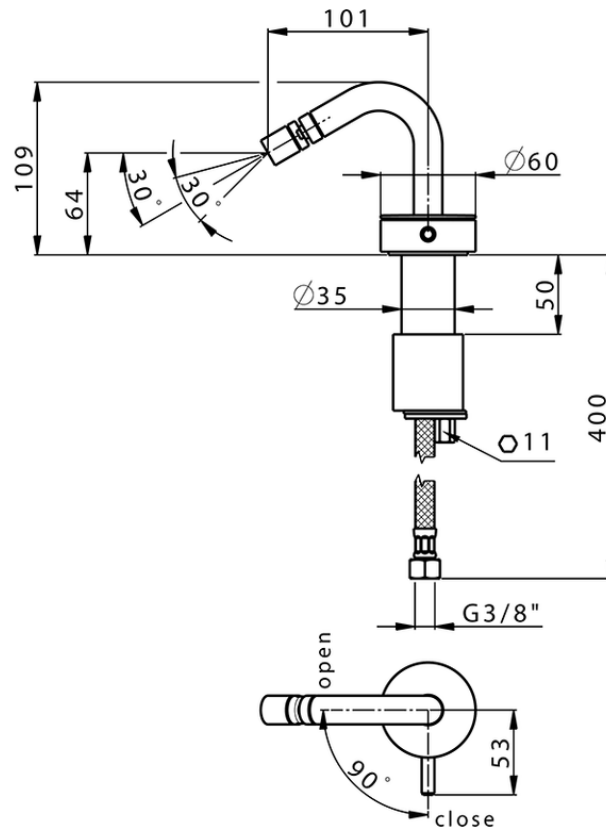

## Single lever bidet mixer SLIM\_SM001560

SM001560

<https://en.cisal.it/single-lever-bidet-mixer-slim-sm001560>

2026-06-14