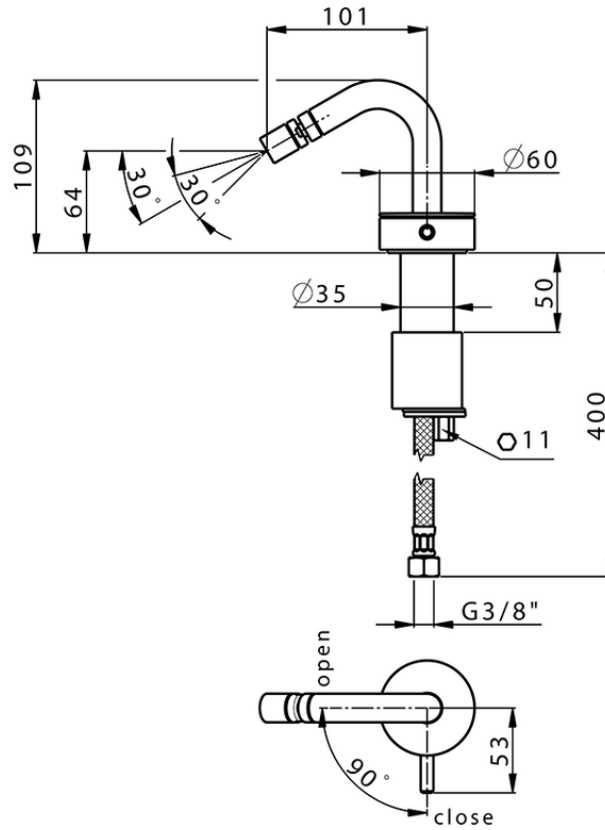

Single lever bidet mixer SLIM_SM001560

SM001560

<https://en.cisal.it/single-lever-bidet-mixer-slim-sm001560>

2026-04-27