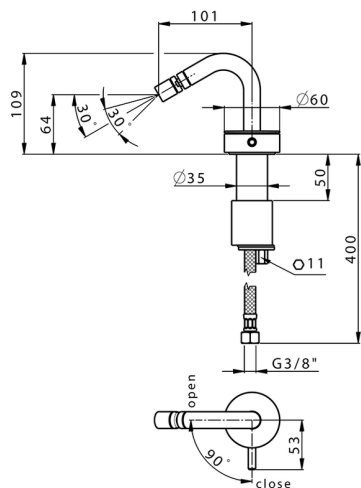

Single lever bidet mixer SLIM_SM001560

MODEL **SM001560**

Single lever bidet mixer, without automatic pop-up waste, G.3/8" stainless steel flexible hoses

AVAILABLE FINISHINGS

-  **40** 40 Matt Black
-  **4Q** 4Q Matt White
-  **6T** 6T Chrome/Matt Black
-  **7D** 7D Polished Nickel/Matt Black

CHARACTERISTICS

Cartridge Spare Parts **ZZ99856004**

27 mm Progressive single-lever cartridge

Single lever bidet mixer SLIM_SM001560

SM001560

<https://en.cisal.it/single-lever-bidet-mixer-slim-sm001560>

2026-04-06