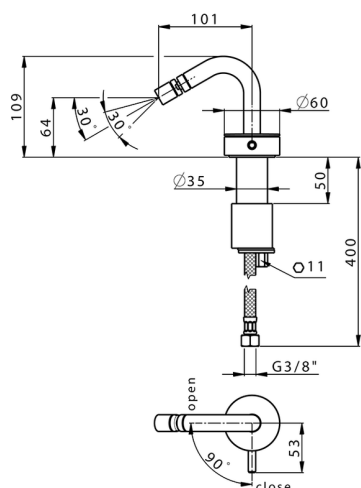

Single lever bidet mixer SLIM_SM001560

MODEL **SM001560**

Single lever bidet mixer, without automatic pop-up waste, G.3/8" stainless steel flexible hoses

AVAILABLE FINISHINGS

-  **40** 40 Matt Black
-  **4Q** 4Q Matt White
-  **6T** 6T Chrome/Matt Black
-  **7D** 7D Polished Nickel/Matt Black

CHARACTERISTICS

Cartridge Spare Parts **ZZ99856004**

27 mm Progressive single-lever cartridge

Single lever bidet mixer SLIM_SM001560

SM001560

<https://en.cisal.it/single-lever-bidet-mixer-slim-sm001560>

2026-06-19