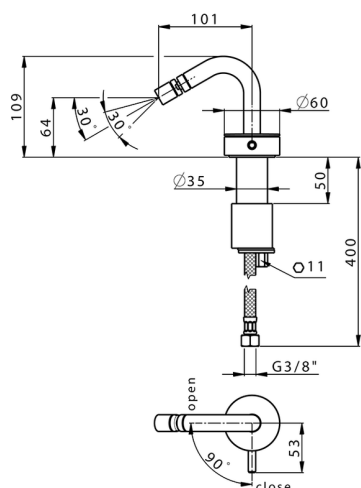

## Single lever bidet mixer SLIM\_SM001560

MODEL **SM001560**

Single lever bidet mixer, without automatic pop-up waste, G.3/8" stainless steel flexible hoses

### CHARACTERISTICS

Cartridge Spare Parts **ZZ99856004**

**27 mm Progressive single-lever cartridge**

## Single lever bidet mixer SLIM\_SM001560

SM001560

<https://en.cisal.it/single-lever-bidet-mixer-slim-sm001560>

2026-04-28