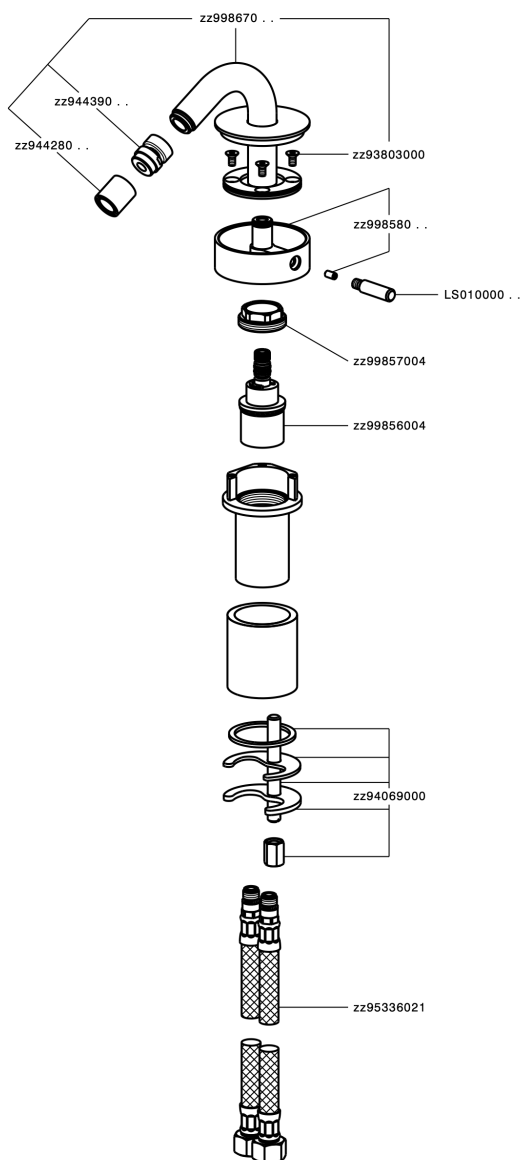

Single lever bidet mixer SLIM_SM001560

SM001560

<https://en.cisal.it/single-lever-bidet-mixer-slim-sm001560>

2026-04-28