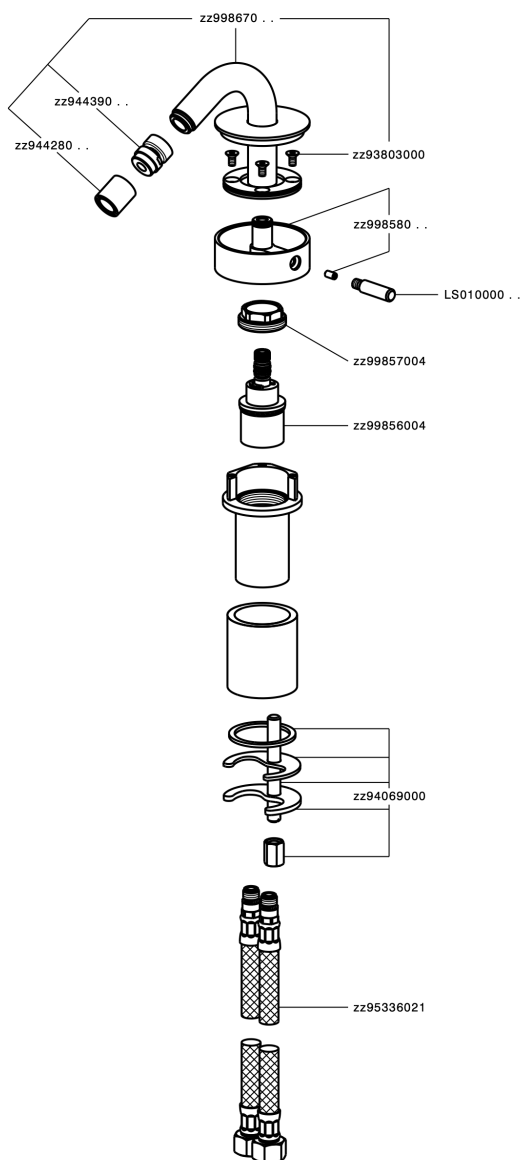

## Single lever bidet mixer SLIM\_SM001560

MODEL **SM001560**

Single lever bidet mixer, without automatic pop-up waste, G.3/8" stainless steel flexible hoses

### CHARACTERISTICS

Cartridge Spare Parts **ZZ99856004**

**27 mm Progressive single-lever cartridge**

## Single lever bidet mixer SLIM\_SM001560

SM001560

<https://en.cisal.it/single-lever-bidet-mixer-slim-sm001560>

2026-04-28