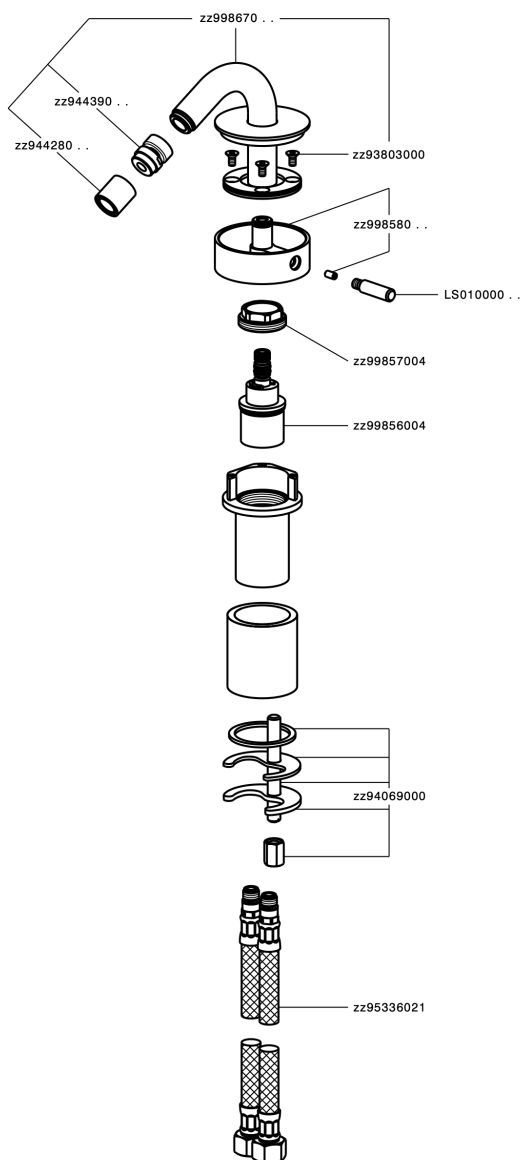

## Single lever bidet mixer SLIM\_SM001560

SM001560

<https://en.cisal.it/single-lever-bidet-mixer-slim-sm001560>

2026-04-26