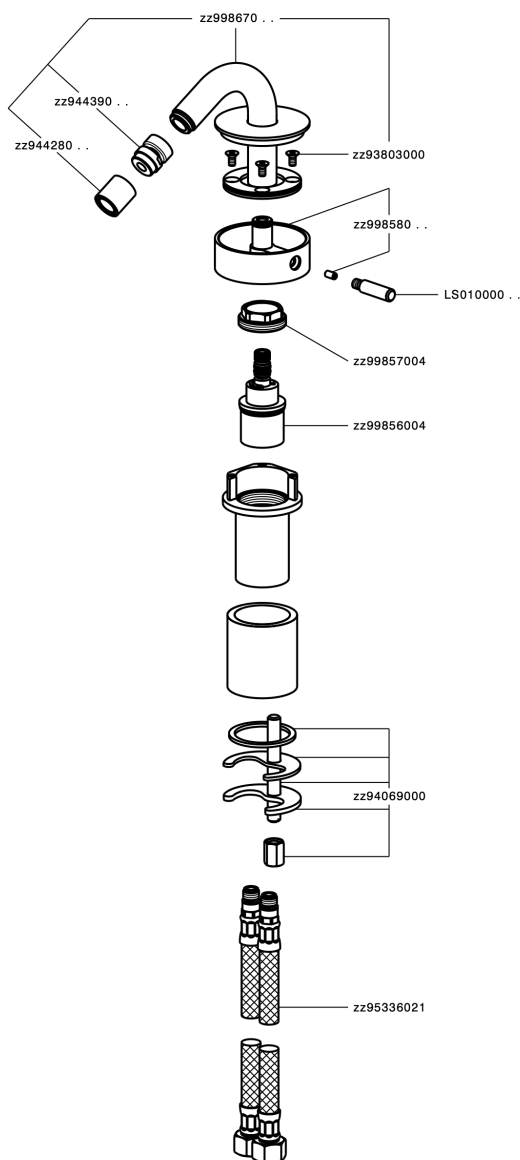

Single lever bidet mixer SLIM_SM001560

SM001560

<https://en.cisal.it/single-lever-bidet-mixer-slim-sm001560>

2026-04-06