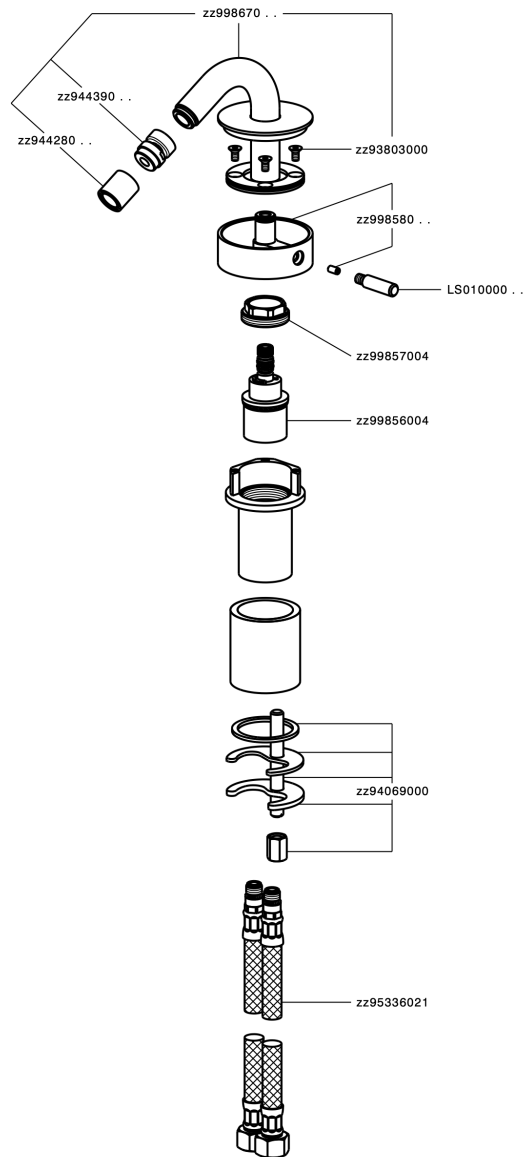

Single lever bidet mixer SLIM_SM001560

SM001560

<https://en.cisal.it/single-lever-bidet-mixer-slim-sm001560>

2026-06-13