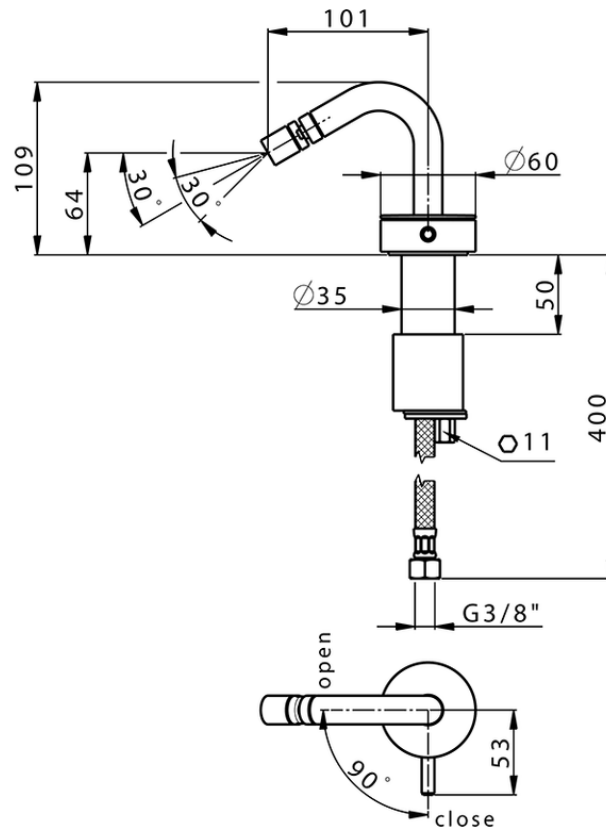

Single lever bidet mixer SLIM_SM001560

SM001560

<https://en.cisal.it/single-lever-bidet-mixer-slim-sm001560>

2026-06-13