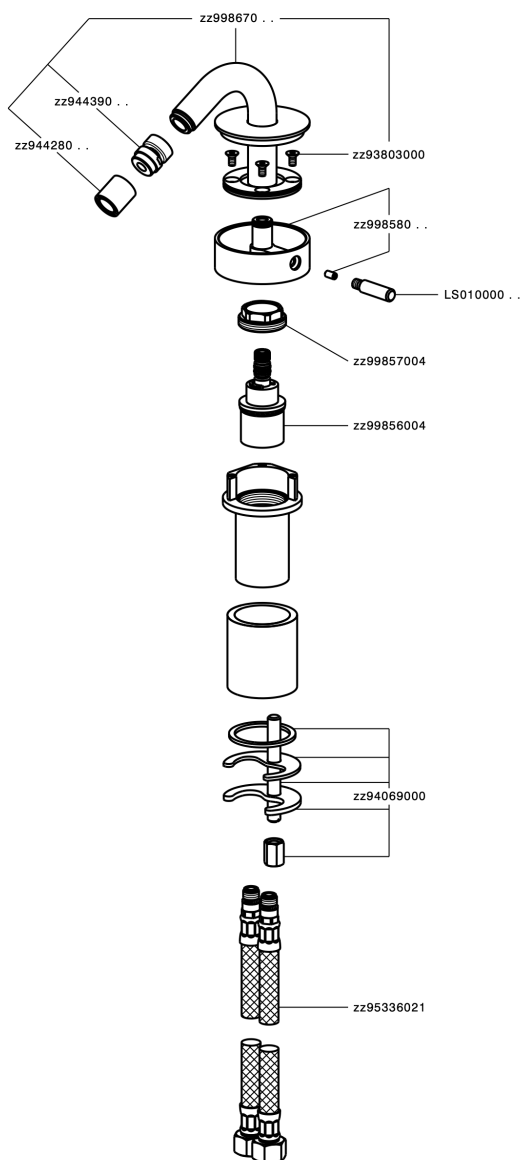

Single lever bidet mixer SLIM_SM001560

MODEL **SM001560**

Single lever bidet mixer, without automatic pop-up waste, G.3/8" stainless steel flexible hoses

AVAILABLE FINISHINGS

-  **40** 40 Matt Black
-  **4Q** 4Q Matt White
-  **6T** 6T Chrome/Matt Black
-  **7D** 7D Polished Nickel/Matt Black

CHARACTERISTICS

Cartridge Spare Parts **ZZ99856004**

27 mm Progressive single-lever cartridge

Single lever bidet mixer SLIM_SM001560

SM001560

<https://en.cisal.it/single-lever-bidet-mixer-slim-sm001560>

2026-06-13