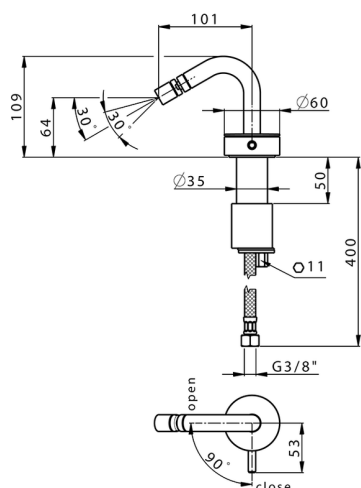

Single lever bidet mixer SLIM_SM001560

MODEL **SM001560**

Single lever bidet mixer, without automatic pop-up waste, G.3/8" stainless steel flexible hoses

AVAILABLE FINISHINGS

-  **40** 40 Matt Black
-  **4Q** 4Q Matt White
-  **6T** 6T Chrome/Matt Black
-  **7D** 7D Polished Nickel/Matt Black

CHARACTERISTICS

Cartridge Spare Parts **ZZ99856004**

27 mm Progressive single-lever cartridge

Single lever bidet mixer SLIM_SM001560

SM001560

<https://en.cisal.it/single-lever-bidet-mixer-slim-sm001560>

2026-06-13