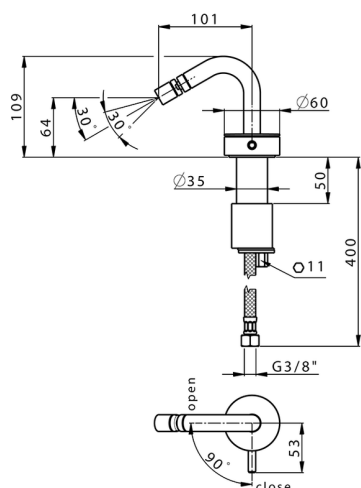

Single lever bidet mixer SLIM_SM001560

MODEL **SM001560**

Single lever bidet mixer, without automatic pop-up waste, G.3/8" stainless steel flexible hoses

AVAILABLE FINISHINGS

-  **40** 40 Matt Black
-  **4Q** 4Q Matt White
-  **6T** 6T Chrome/Matt Black
-  **7D** 7D Polished Nickel/Matt Black

CHARACTERISTICS

Cartridge Spare Parts **ZZ99856004**

27 mm Progressive single-lever cartridge

Single lever bidet mixer SLIM_SM001560

SM001560

<https://en.cisal.it/single-lever-bidet-mixer-slim-sm001560>

2026-04-06