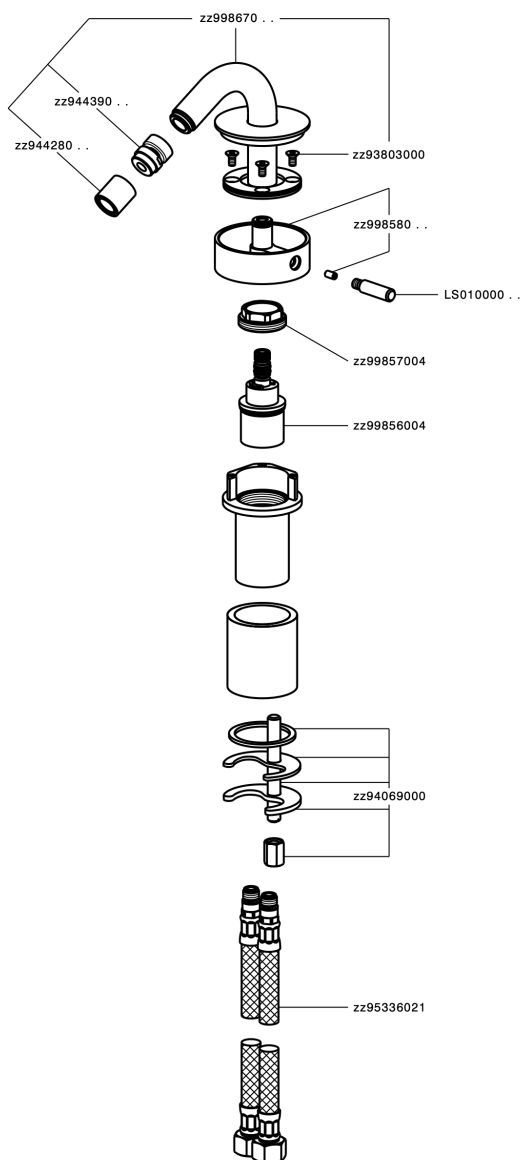

Single lever bidet mixer SLIM_SM001560

SM001560

<https://en.cisal.it/single-lever-bidet-mixer-slim-sm001560>

2026-04-26