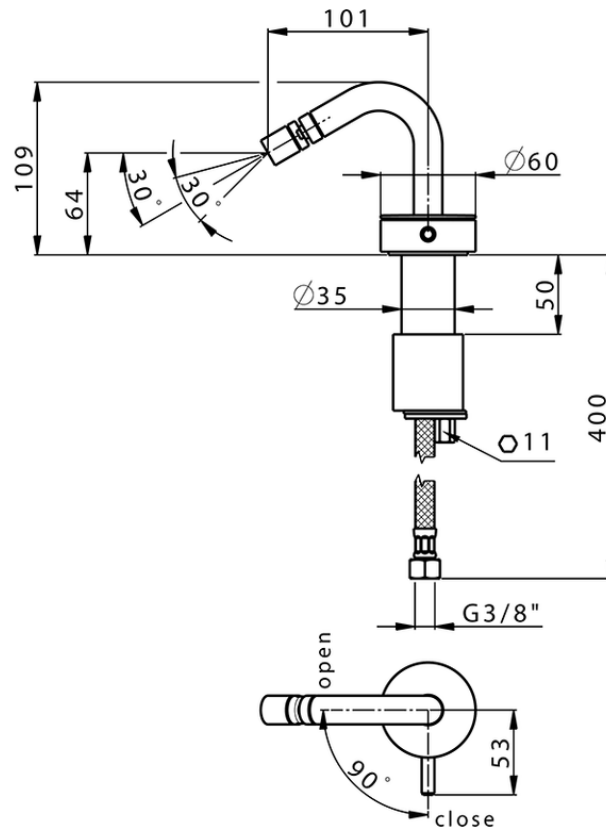

Single lever bidet mixer SLIM_SM001560

SM001560

<https://en.cisal.it/single-lever-bidet-mixer-slim-sm001560>

2026-05-17