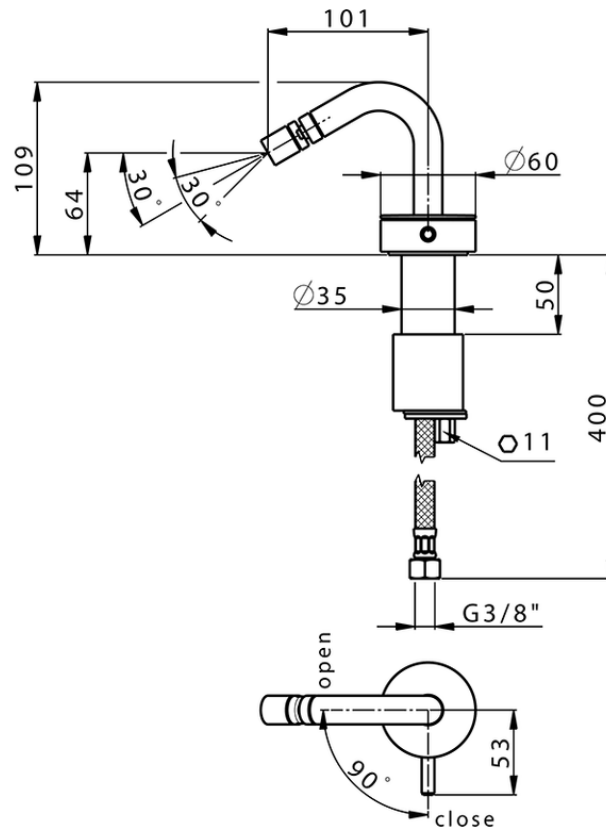

Single lever bidet mixer SLIM_SM001560

SM001560

<https://en.cisal.it/single-lever-bidet-mixer-slim-sm001560>

2026-04-06