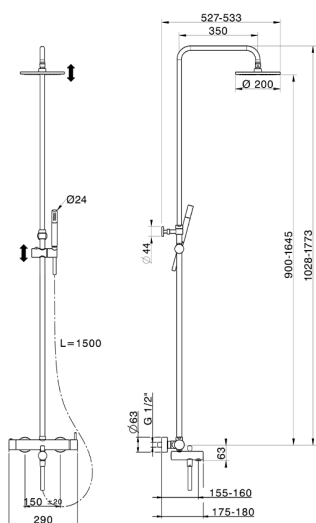

3-functions single lever bath set SLIM_SM004120

MODEL **SM004120**

3-functions single lever bath set, 2 outlet devia stop cartridge, adjustable riser column, sliding handshower bracket, Brass minimalistic one spray handshower, 200 mm round showerhead 8 mm thick BRASS, 150 cm smooth SUPREME Flexible Hose

AVAILABLE FINISHINGS

21 21 Chrome

2B 2B Polished Nickel

CHARACTERISTICS

Cartridge Spare Parts **ZZ95409000**

35 mm Cartridge

EcoStop

EcoStop feature limits water flow to approximately 50% of maximum output with one point of resistance on setting. Push slightly past the middle stop only when full water output is required. This will save water up to 50%.

DeviaStop

The Cisal Devia Stop technology allows to adjust the water flow and to direct it to the selected output point (overhead soaker, hand shower, etc).

2024-10-18