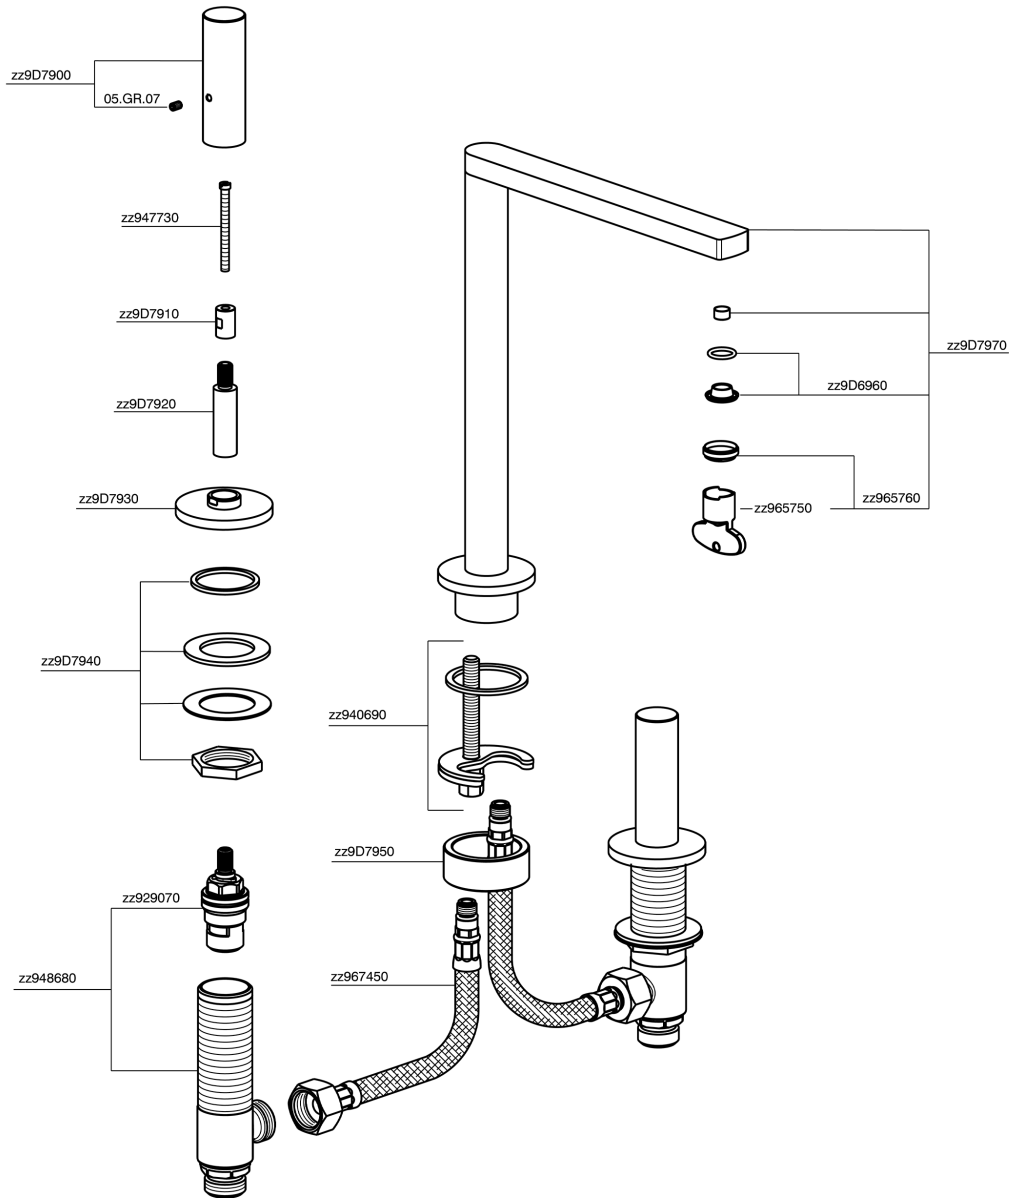

## 3 hole washbasin mixer SMOOTH X32\_X4001040

MODEL **X4001040**

3 hole washbasin mixer, with automatic 1"1/4 automatic pop-up waste, with smooth handles, Inox AISI 316L

## 3 hole washbasin mixer SMOOTH X32\_X4001040

X4001040

<https://en.cisal.it/3-hole-washbasin-mixer-smooth-x32x4001040>

2024-09-19