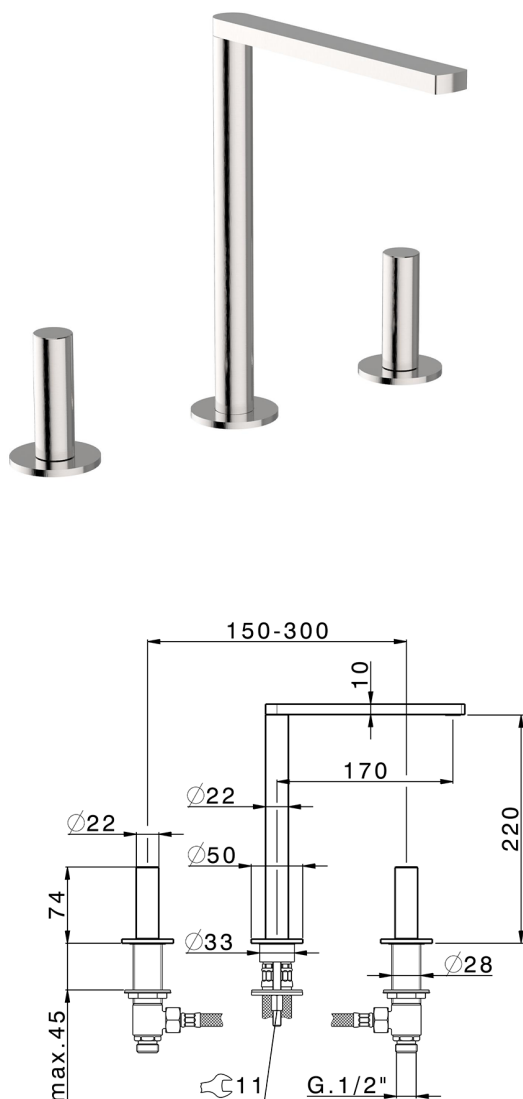

## 3 hole washbasin mixer SMOOTH X32\_X4001040

MODEL **X4001040**

3 hole washbasin mixer, with automatic 1"1/4 automatic pop-up waste, with smooth handles, Inox AISI 316L

### AVAILABLE FINISHINGS

-  **5H** 5H Dark Brass Brushed
-  **5L** 5L Brushed Black Titanium
-  **5N** 5N Brushed Rose Gold
-  **D1** D1 Brushed Inox

## 3 hole washbasin mixer SMOOTH X32\_X4001040

X4001040

<https://en.cisal.it/3-hole-washbasin-mixer-smooth-x32x4001040>

2024-09-19