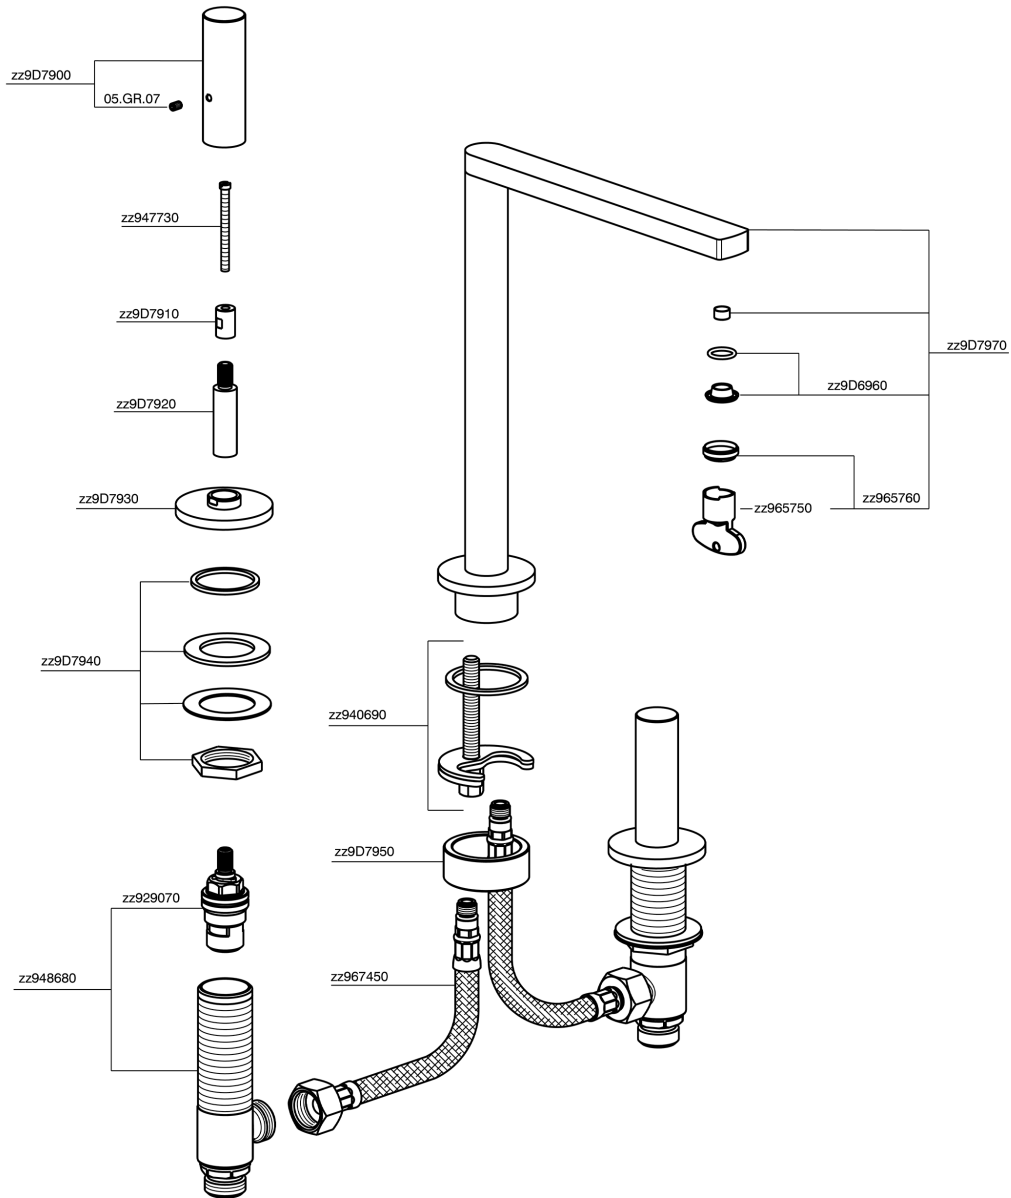

3 hole washbasin mixer SMOOTH X32_X4001040

MODEL **X4001040**

3 hole washbasin mixer, with automatic 1"1/4 automatic pop-up waste, with smooth handles, Inox AISI 316L

AVAILABLE FINISHINGS

-  **5H** 5H Dark Brass Brushed
-  **5L** 5L Brushed Black Titanium
-  **5N** 5N Brushed Rose Gold
-  **D1** D1 Brushed Inox

CHARACTERISTICS

3 hole washbasin mixer SMOOTH X32_X4001040

X4001040

<https://en.cisal.it/3-hole-washbasin-mixer-smooth-x32x4001040>

2024-09-19