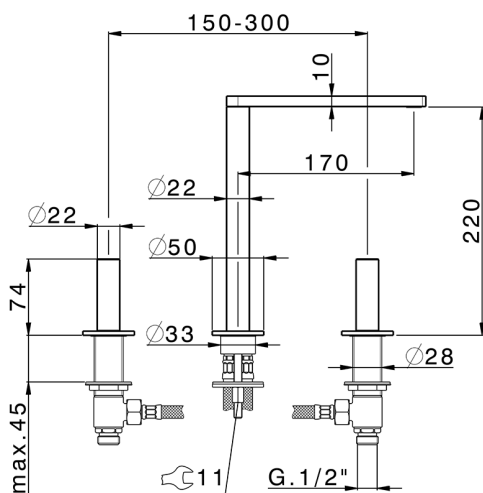

3 hole washbasin mixer SMOOTH X32_X4001040

MODEL **X4001040**

3 hole washbasin mixer, with automatic 1"1/4 automatic pop-up waste, with smooth handles, Inox AISI 316L

AVAILABLE FINISHINGS

-  **5H** 5H Dark Brass Brushed
-  **5L** 5L Brushed Black Titanium
-  **5N** 5N Brushed Rose Gold
-  **D1** D1 Brushed Inox

CHARACTERISTICS

3 hole washbasin mixer SMOOTH X32_X4001040

X4001040

<https://en.cisal.it/3-hole-washbasin-mixer-smooth-x32x4001040>

2024-09-19