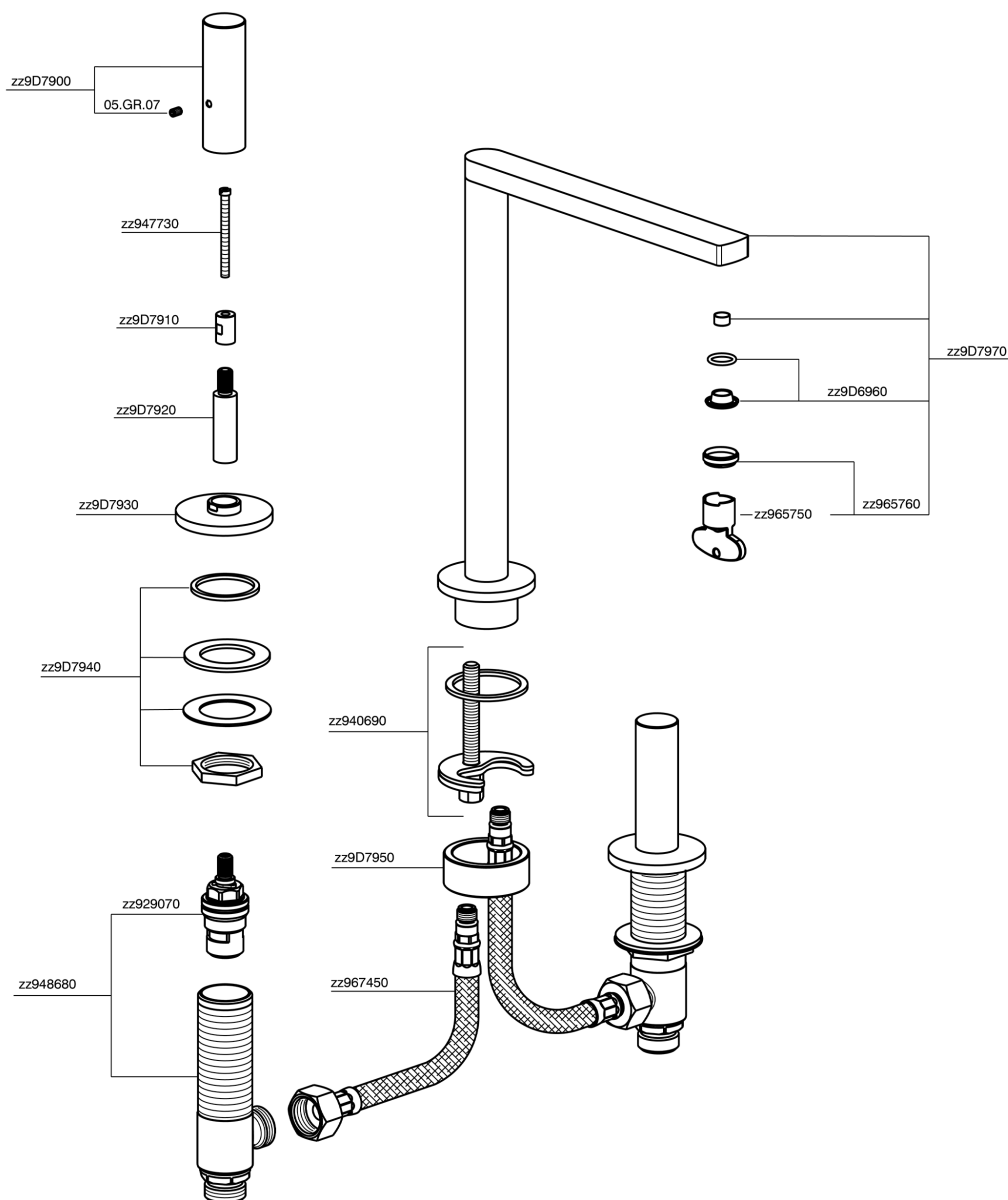

3 hole washbasin mixer SMOOTH X32_X4001040

X4001040

<https://en.cisal.it/3-hole-washbasin-mixer-smooth-x32x4001040>

2024-09-19