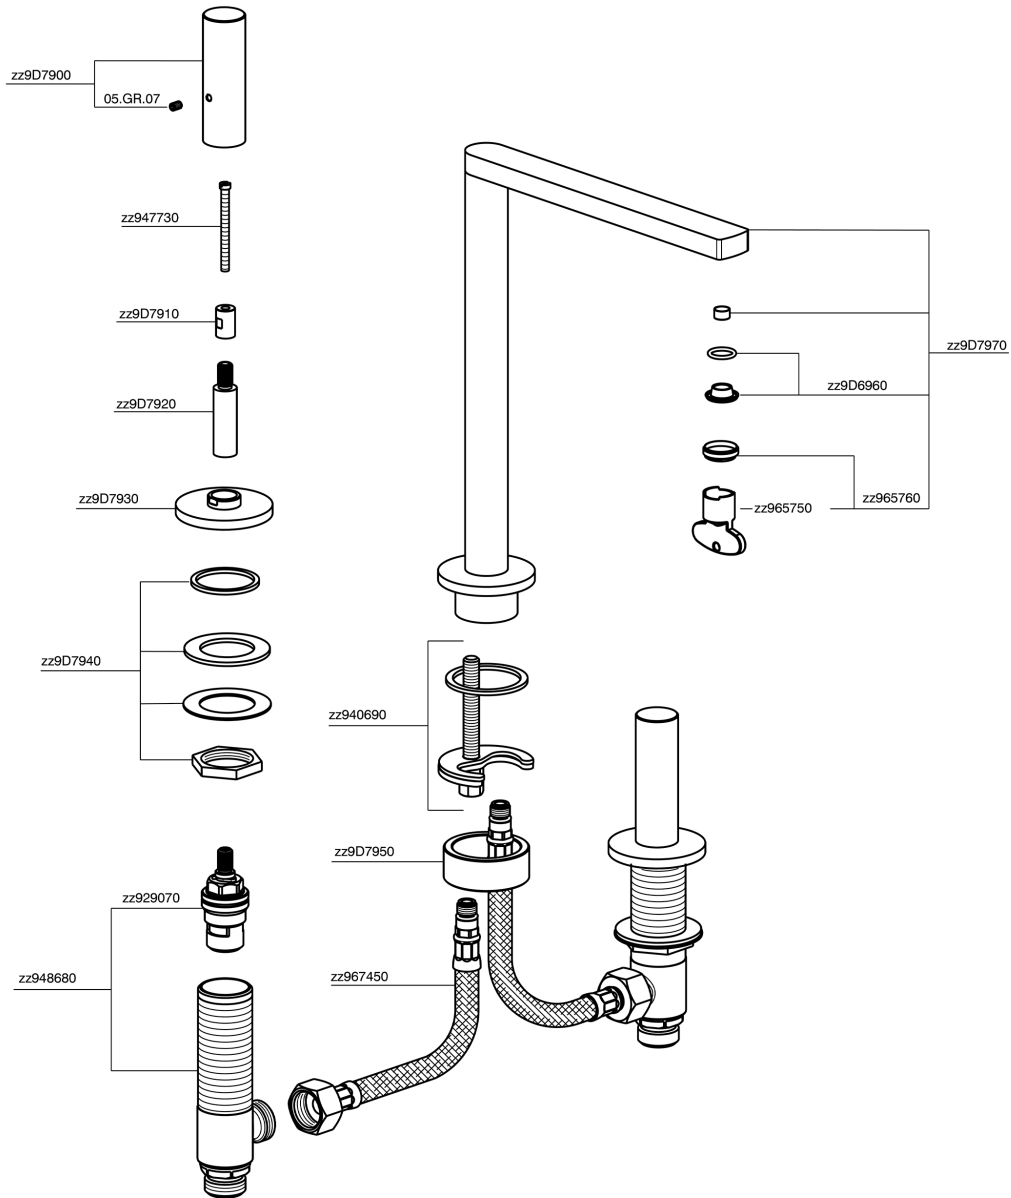

## 3 hole washbasin mixer SMOOTH X32\_X4001040

MODEL **X4001040**

3 hole washbasin mixer, with automatic 1"1/4 automatic pop-up waste, with smooth handles, Inox AISI 316L

## 3 hole washbasin mixer SMOOTH X32\_X4001040

X4001040

<https://en.cisal.it/3-hole-washbasin-mixer-smooth-x32x4001040>

2024-09-16