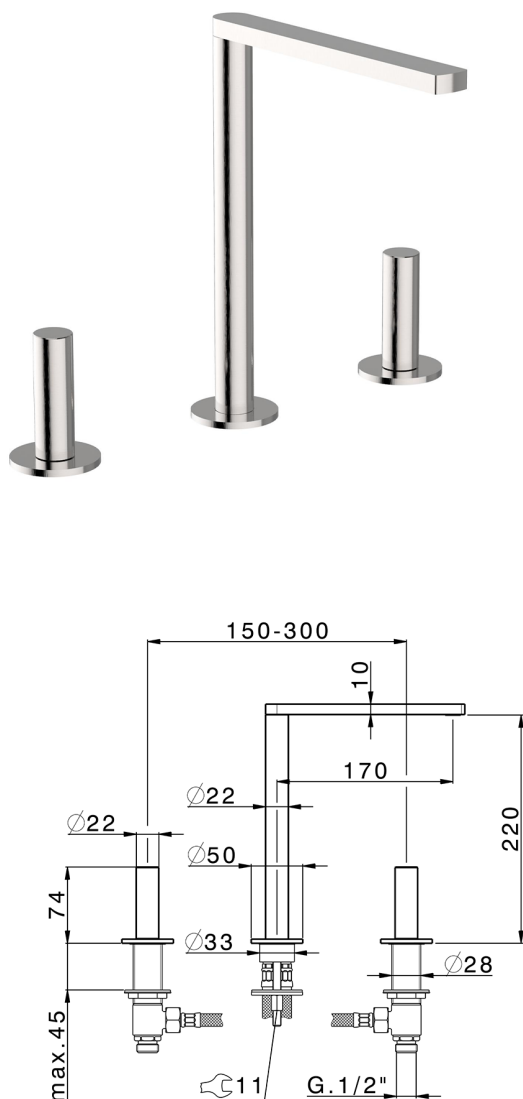

## 3 hole washbasin mixer SMOOTH X32\_X4001040

MODEL **X4001040**

3 hole washbasin mixer, with automatic 1"1/4 automatic pop-up waste, with smooth handles, Inox AISI 316L

### AVAILABLE FINISHINGS

-  **5H** 5H Dark Brass Brushed
-  **5L** 5L Brushed Black Titanium
-  **5N** 5N Brushed Rose Gold
-  **D1** D1 Brushed Inox

## 3 hole washbasin mixer SMOOTH X32\_X4001040

X4001040

<https://en.cisal.it/3-hole-washbasin-mixer-smooth-x32x4001040>

2024-09-16