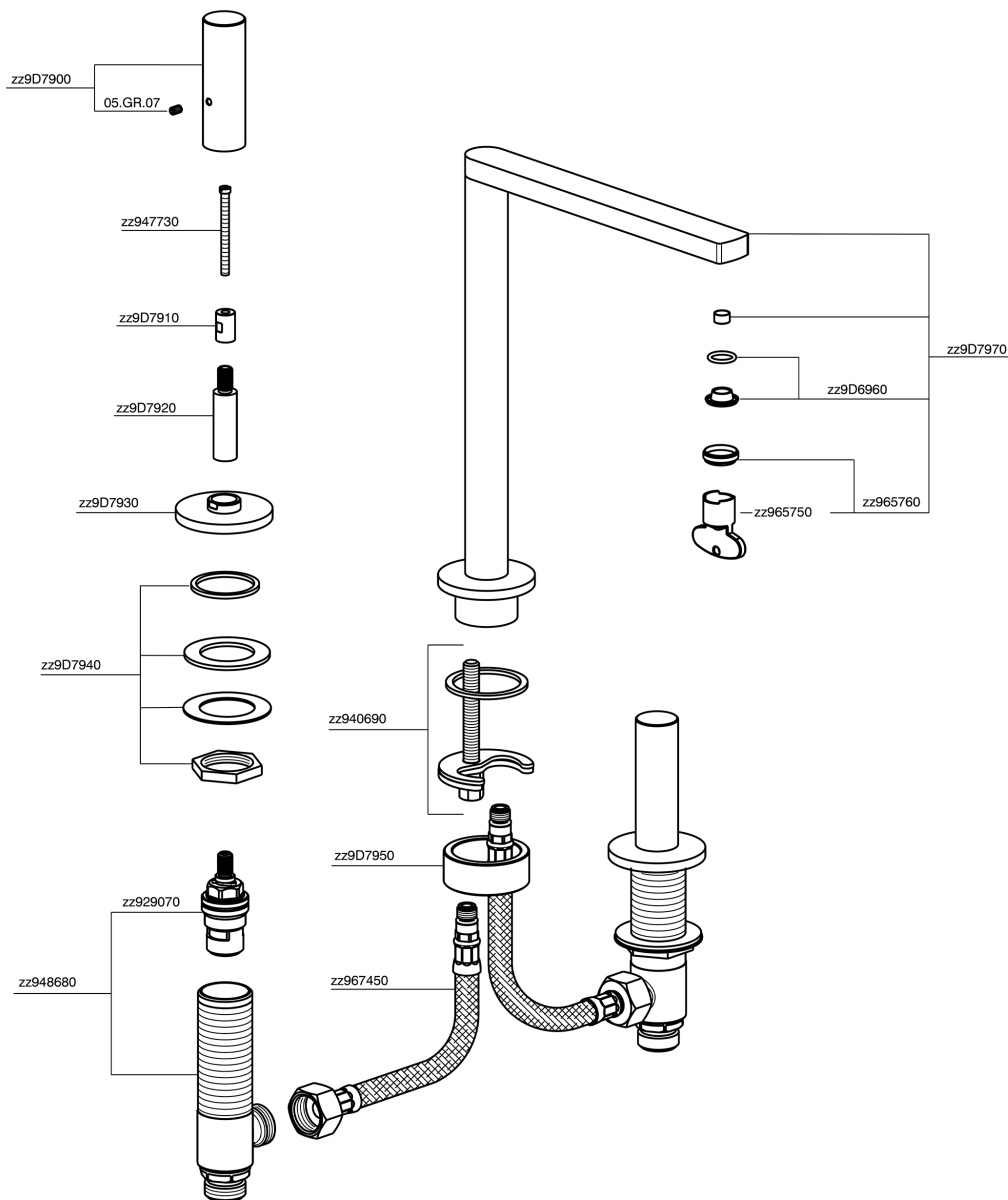

3 hole washbasin mixer SMOOTH X32_X4001040

X4001040

<https://en.cisal.it/3-hole-washbasin-mixer-smooth-x32x4001040>

2024-09-16