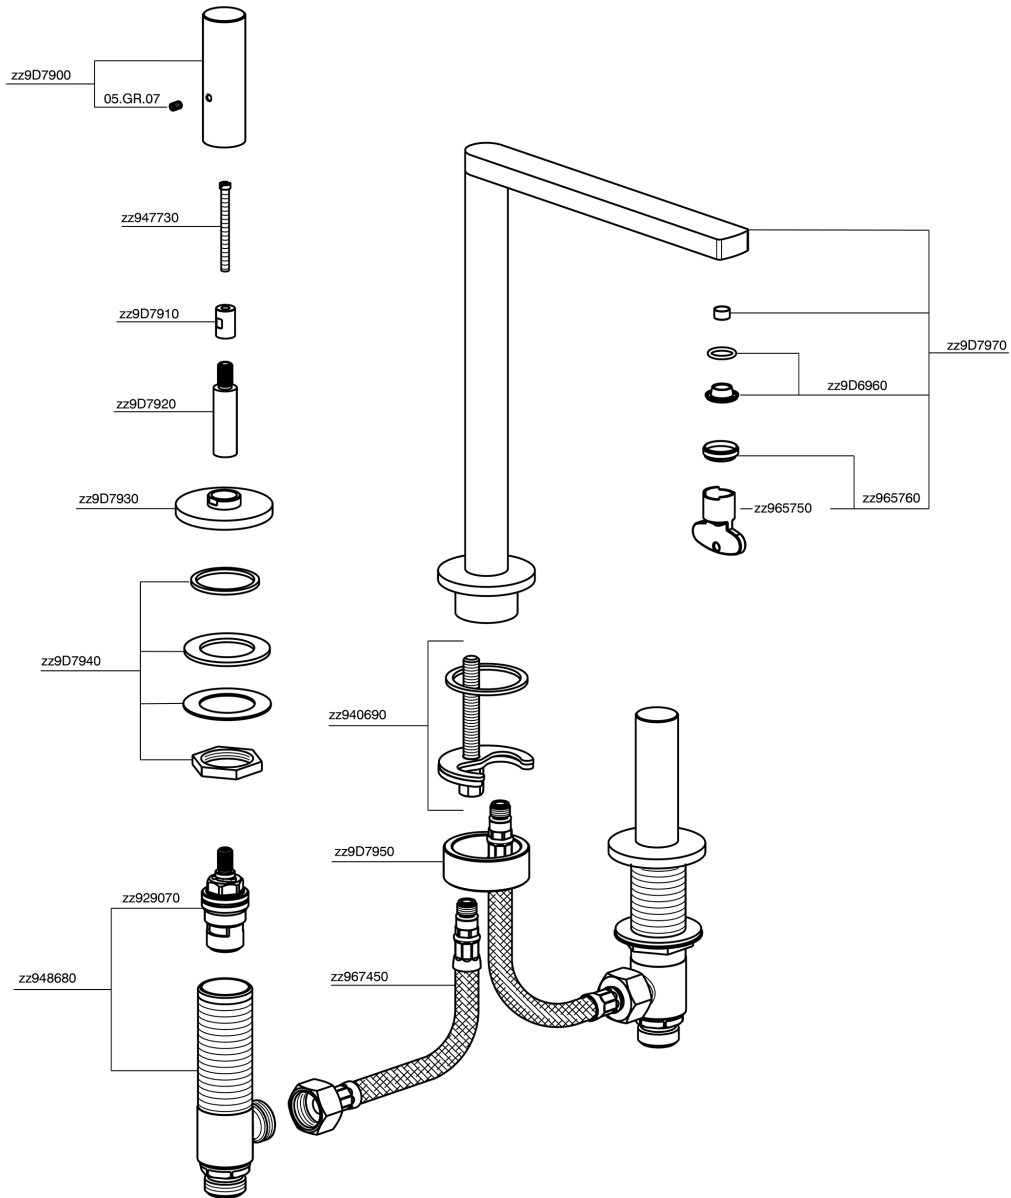

3 hole washbasin mixer SMOOTH X32_X4001040

X4001040

<https://en.cisal.it/3-hole-washbasin-mixer-smooth-x32x4001040>

2024-09-19