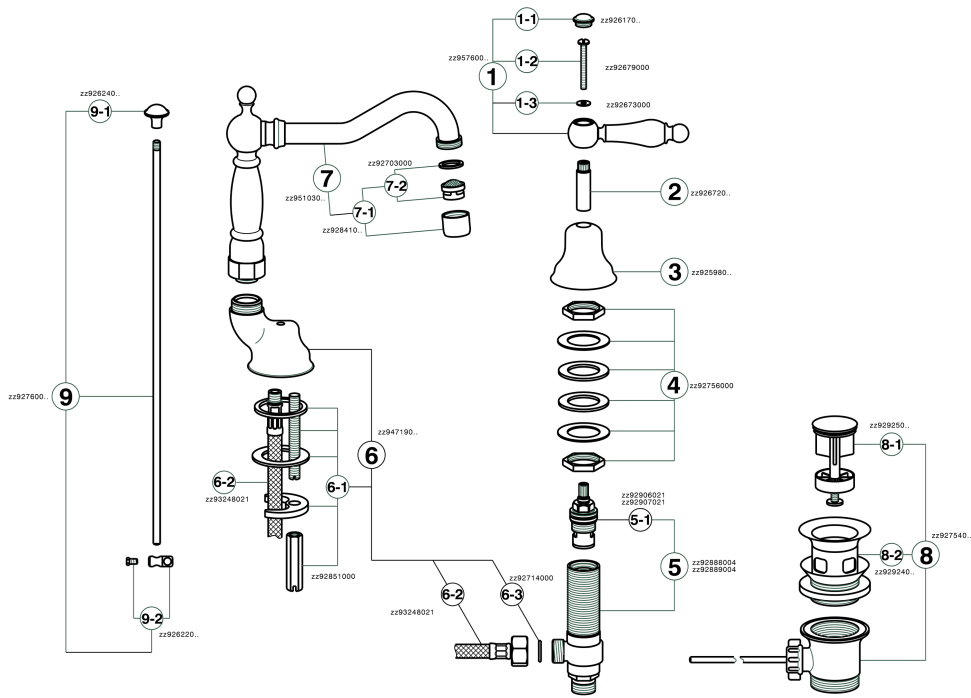

Washbasin 3-holes mixer ARCANA TOSCANA_TS001080

MODEL **TS001080**

Washbasin 3-holes mixer, with automatic 1"1/4 automatic pop-up waste

AVAILABLE FINISHINGS

-  **21** 21 Chrome
-  **24** 24 Gold
-  **26** 26 Old Copper
-  **27** 27 Old Bronze
-  **2A** 2A Satin Brushed Nickel
-  **74** 74 Chrome/Gold

CHARACTERISTICS

Washbasin 3-holes mixer ARCANA TOSCANA_TS001080

TS001080

<https://en.cisal.it/washbasin-3-holes-mixer-arcana-toscana-ts001080>

2026-06-10