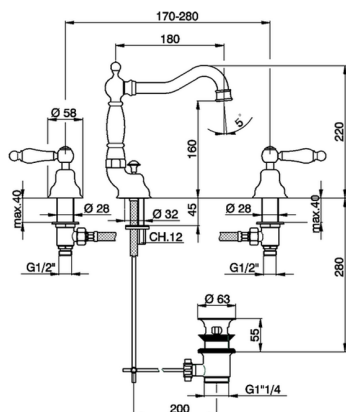

Washbasin 3-holes mixer ARCANA TOSCANA_TS001080

MODEL **TS001080**

Washbasin 3-holes mixer, with automatic 1"1/4 automatic pop-up waste

AVAILABLE FINISHINGS

-  **21** 21 Chrome
-  **24** 24 Gold
-  **26** 26 Old Copper
-  **27** 27 Old Bronze
-  **2A** 2A Satin Brushed Nickel
-  **74** 74 Chrome/Gold

CHARACTERISTICS

Washbasin 3-holes mixer ARCANA TOSCANA_TS001080

TS001080

<https://en.cisal.it/washbasin-3-holes-mixer-arcana-toscana-ts001080>

2026-06-10