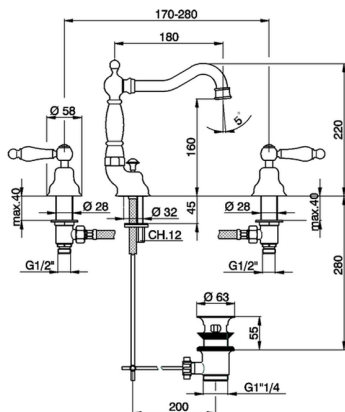

Washbasin 3-holes mixer ARCANA TOSCANA_TS001080

MODEL **TS001080**

Washbasin 3-holes mixer, with automatic 1"1/4 automatic pop-up waste

AVAILABLE FINISHINGS

-  **21** 21 Chrome
-  **24** 24 Gold
-  **26** 26 Old Copper
-  **27** 27 Old Bronze
-  **2A** 2A Satin Brushed Nickel
-  **74** 74 Chrome/Gold

CHARACTERISTICS

Washbasin 3-holes mixer ARCANA TOSCANA_TS001080

TS001080

<https://en.cisal.it/washbasin-3-holes-mixer-arcana-toscana-ts001080>

2026-04-30