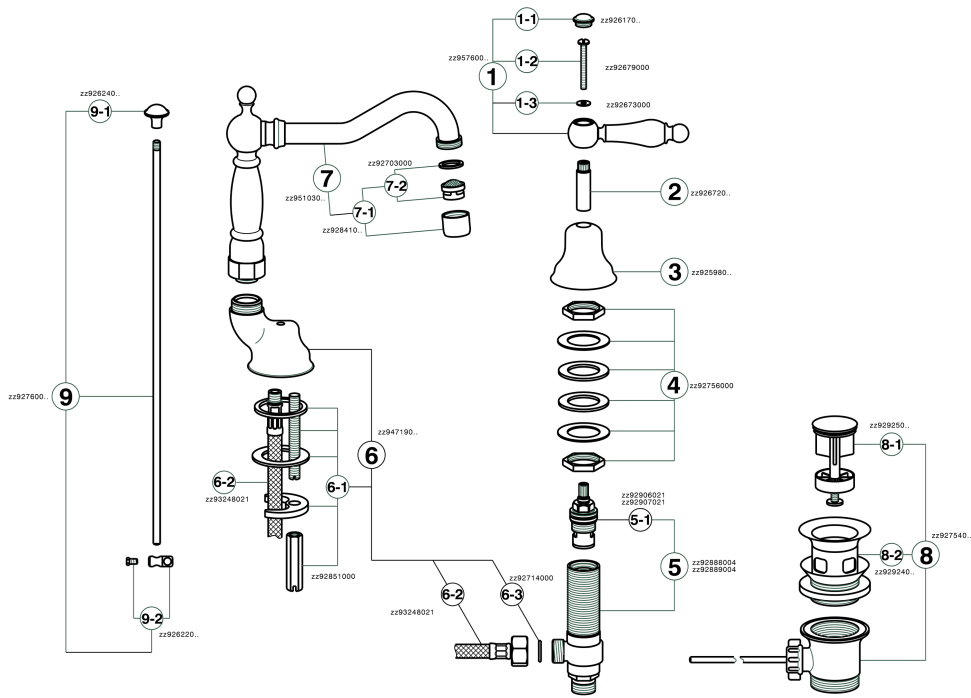

Washbasin 3-holes mixer ARCANA TOSCANA_TS001080

MODEL **TS001080**

Washbasin 3-holes mixer, with automatic 1"1/4 automatic pop-up waste

AVAILABLE FINISHINGS

-  **21** 21 Chrome
-  **24** 24 Gold
-  **26** 26 Old Copper
-  **27** 27 Old Bronze
-  **2A** 2A Satin Brushed Nickel
-  **74** 74 Chrome/Gold

CHARACTERISTICS

Washbasin 3-holes mixer ARCANA TOSCANA_TS001080

TS001080

<https://en.cisal.it/washbasin-3-holes-mixer-arcana-toscana-ts001080>

2026-04-30