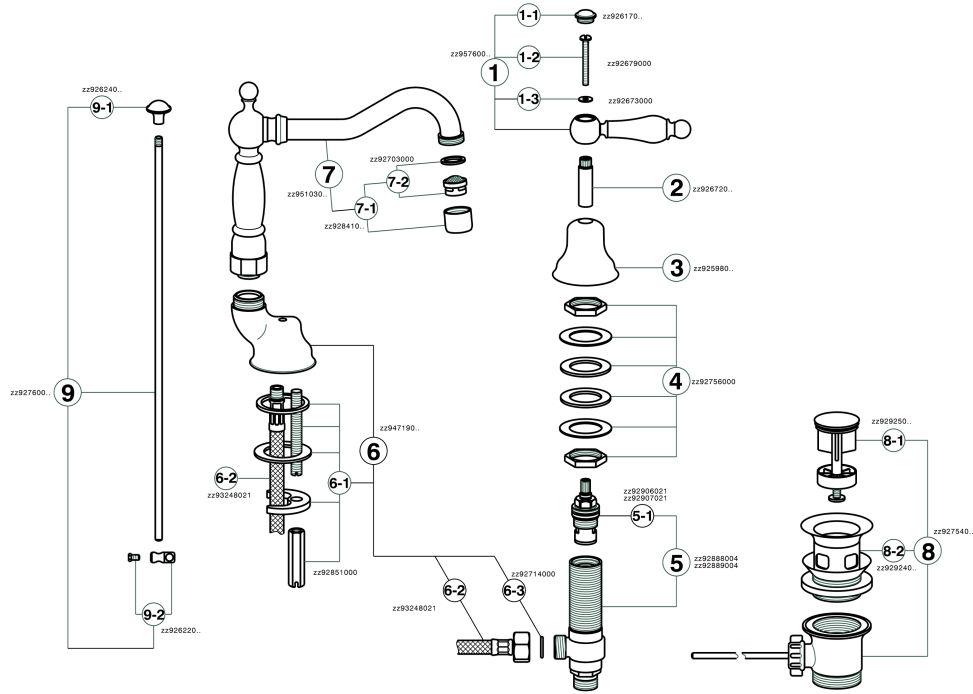

Washbasin 3-holes mixer ARCANA TOSCANA_TS001080

MODEL **TS001080**

Washbasin 3-holes mixer, with automatic 1"1/4 automatic pop-up waste

AVAILABLE FINISHINGS

-  **21** 21 Chrome
-  **24** 24 Gold
-  **26** 26 Old Copper
-  **27** 27 Old Bronze
-  **2A** 2A Satin Brushed Nickel
-  **74** 74 Chrome/Gold

CHARACTERISTICS

Washbasin 3-holes mixer ARCANA TOSCANA_TS001080

TS001080

<https://en.cisal.it/washbasin-3-holes-mixer-arcana-toscana-ts001080>

2026-05-20