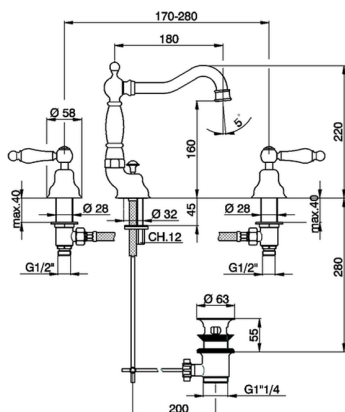

Washbasin 3-holes mixer ARCANA TOSCANA_TS001080

MODEL **TS001080**

Washbasin 3-holes mixer, with automatic 1"1/4 automatic pop-up waste

AVAILABLE FINISHINGS

-  **21** 21 Chrome
-  **24** 24 Gold
-  **26** 26 Old Copper
-  **27** 27 Old Bronze
-  **2A** 2A Satin Brushed Nickel
-  **74** 74 Chrome/Gold

CHARACTERISTICS

Washbasin 3-holes mixer ARCANA TOSCANA_TS001080

TS001080

<https://en.cisal.it/washbasin-3-holes-mixer-arcana-toscana-ts001080>

2026-04-08