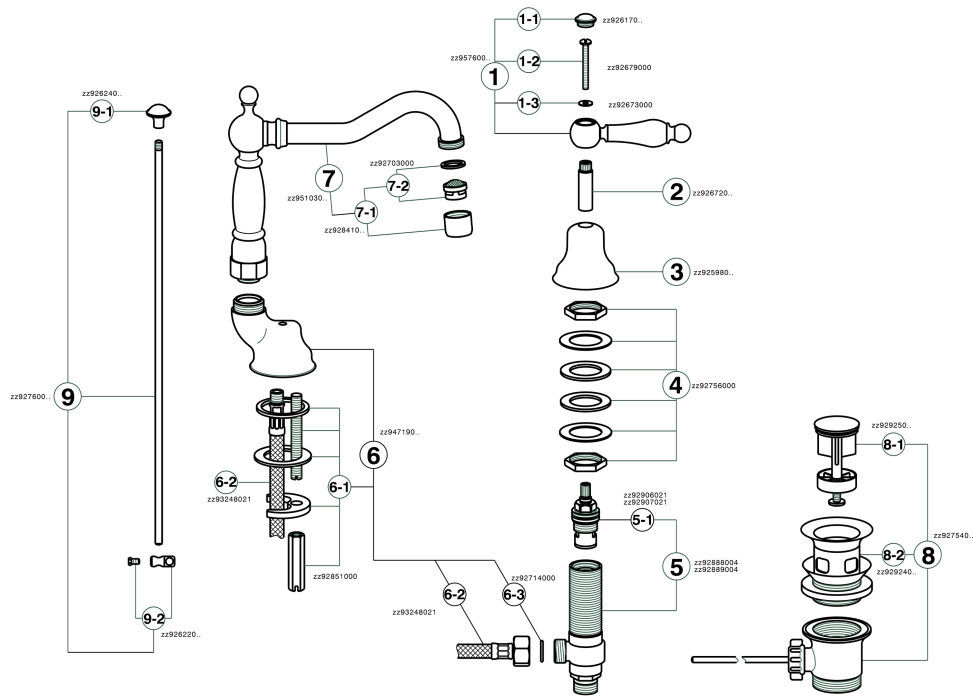

Washbasin 3-holes mixer ARCANA TOSCANA_TS001080

MODEL **TS001080**

Washbasin 3-holes mixer, with automatic 1"1/4 automatic pop-up waste

AVAILABLE FINISHINGS

-  **21** 21 Chrome
-  **24** 24 Gold
-  **26** 26 Old Copper
-  **27** 27 Old Bronze
-  **2A** 2A Satin Brushed Nickel
-  **74** 74 Chrome/Gold

CHARACTERISTICS

Washbasin 3-holes mixer ARCANA TOSCANA_TS001080

TS001080

<https://en.cisal.it/washbasin-3-holes-mixer-arcana-toscana-ts001080>

2026-04-08