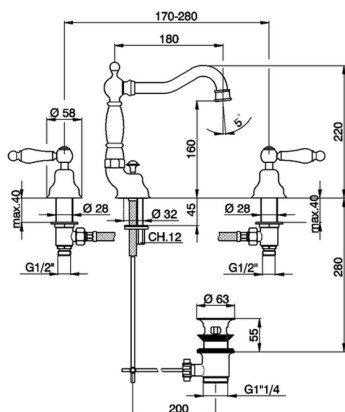

Washbasin 3-holes mixer ARCANA TOSCANA_TS001080

MODEL **TS001080**

Washbasin 3-holes mixer, with automatic 1"1/4 automatic pop-up waste

AVAILABLE FINISHINGS

-  **21** 21 Chrome
-  **24** 24 Gold
-  **26** 26 Old Copper
-  **27** 27 Old Bronze
-  **2A** 2A Satin Brushed Nickel
-  **74** 74 Chrome/Gold

CHARACTERISTICS

Washbasin 3-holes mixer ARCANA TOSCANA_TS001080

TS001080

<https://en.cisal.it/washbasin-3-holes-mixer-arcana-toscana-ts001080>

2026-05-20