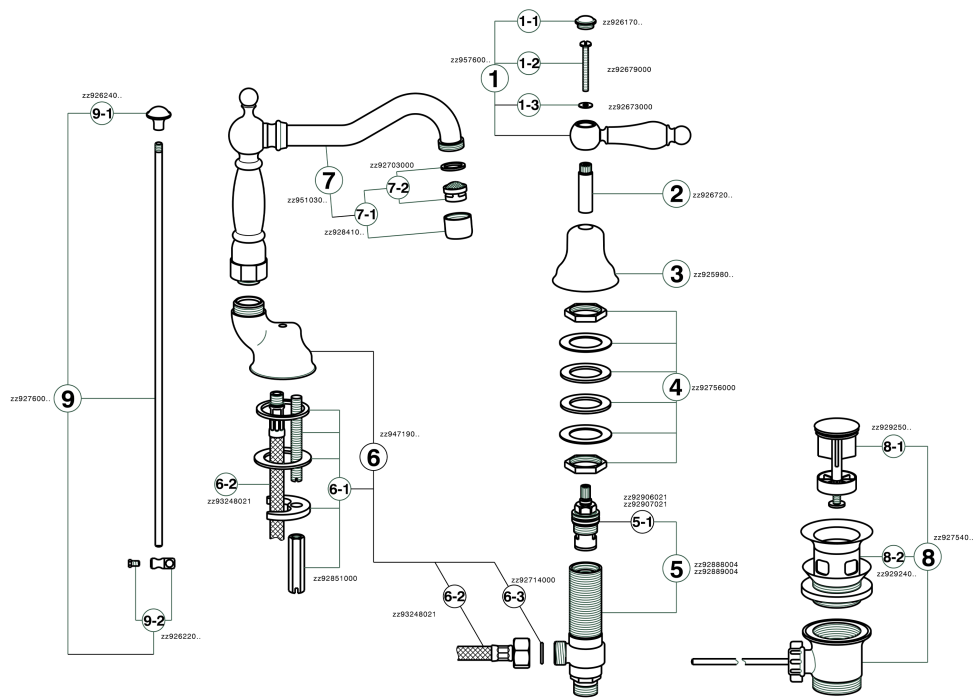

## Washbasin 3-holes mixer ARCANA TOSCANA\_TS001080

MODEL **TS001080**

Washbasin 3-holes mixer, with automatic 1"1/4 automatic pop-up waste

### CHARACTERISTICS

## Washbasin 3-holes mixer ARCANA TOSCANA\_TS001080

TS001080

<https://en.cisal.it/washbasin-3-holes-mixer-arcana-toscana-ts001080>

2026-04-10