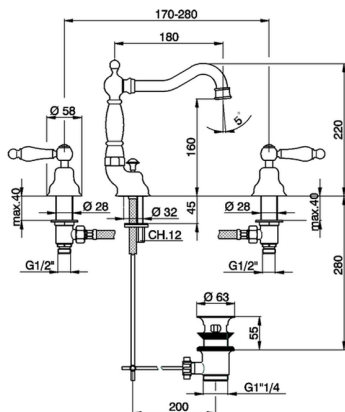

Washbasin 3-holes mixer ARCANA TOSCANA_TS001080

MODEL **TS001080**

Washbasin 3-holes mixer, with automatic 1"1/4 automatic pop-up waste

AVAILABLE FINISHINGS

-  **21** 21 Chrome
-  **24** 24 Gold
-  **26** 26 Old Copper
-  **27** 27 Old Bronze
-  **2A** 2A Satin Brushed Nickel
-  **74** 74 Chrome/Gold

CHARACTERISTICS

Washbasin 3-holes mixer ARCANA TOSCANA_TS001080

TS001080

<https://en.cisal.it/washbasin-3-holes-mixer-arcana-toscana-ts001080>

2026-07-03