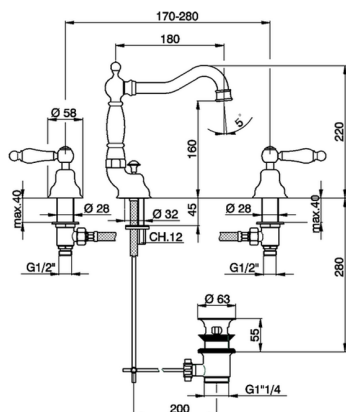

AVAILABLE FINISHINGS

- **21** 21 Chrome
- **24** 24 Gold
- **26** 26 Old Copper
- **27** 27 Old Bronze
- **2A** 2A Satin Brushed Nickel
- **74** 74 Chrome/Gold