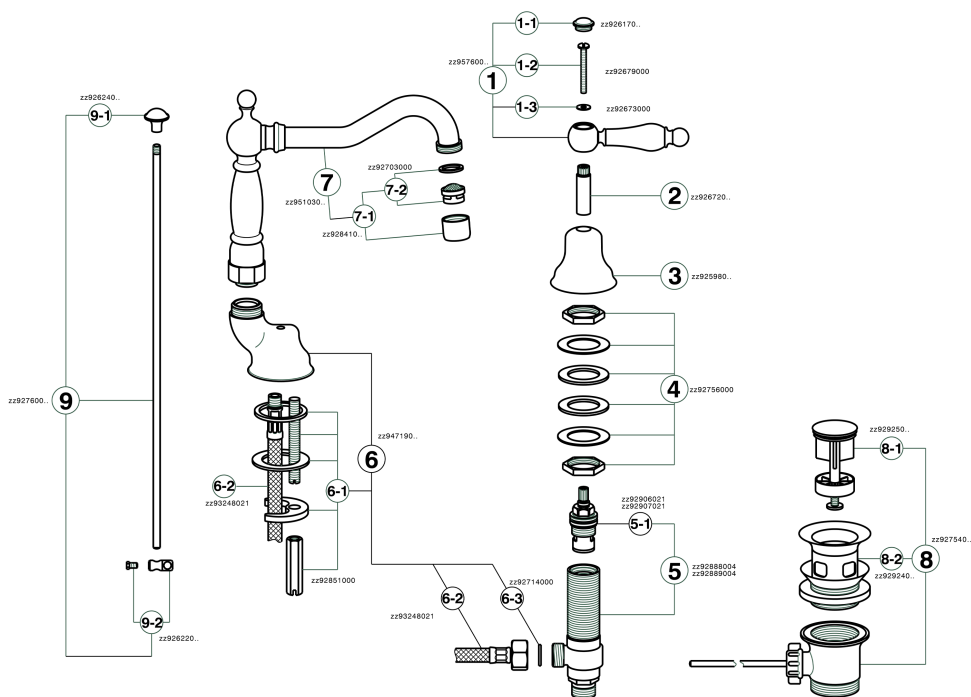

Washbasin 3-holes mixer ARCANA TOSCANA_TS001080

MODEL **TS001080**

Washbasin 3-holes mixer, with automatic 1"1/4 automatic pop-up waste

AVAILABLE FINISHINGS

-  **21** 21 Chrome
-  **24** 24 Gold
-  **26** 26 Old Copper
-  **27** 27 Old Bronze
-  **2A** 2A Satin Brushed Nickel
-  **74** 74 Chrome/Gold

CHARACTERISTICS

Washbasin 3-holes mixer ARCANA TOSCANA_TS001080

TS001080

<https://en.cisal.it/washbasin-3-holes-mixer-arcana-toscana-ts001080>

2026-07-03