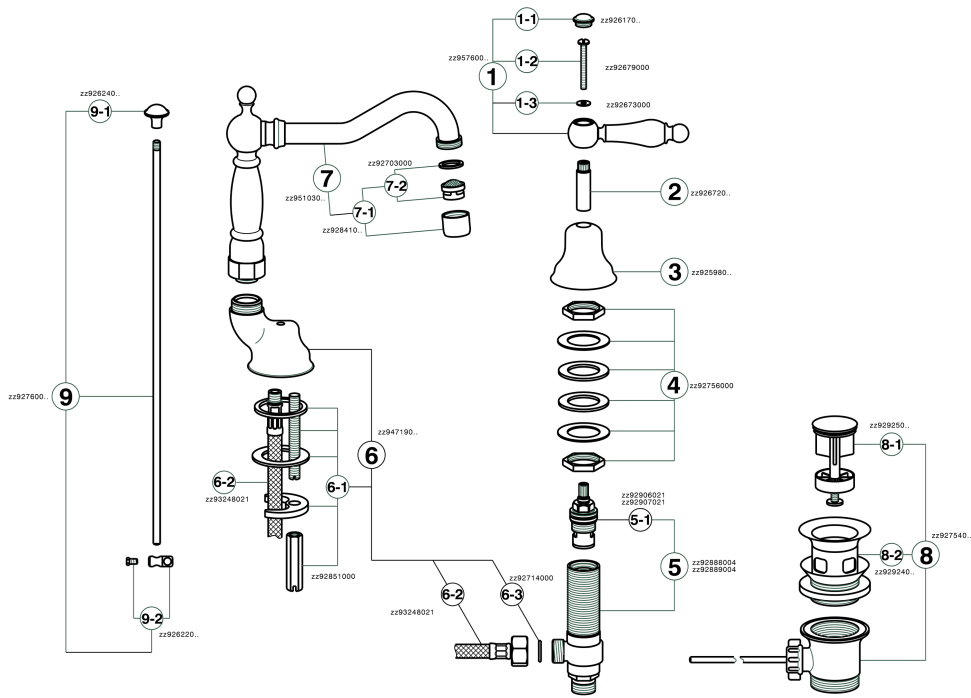

## Washbasin 3-holes mixer ARCANA TOSCANA\_TS001080

MODEL **TS001080**

Washbasin 3-holes mixer, with automatic 1"1/4 automatic pop-up waste

## Washbasin 3-holes mixer ARCANA TOSCANA\_TS001080

TS001080

<https://en.cisal.it/washbasin-3-holes-mixer-arcana-toscana-ts001080>

2026-04-08