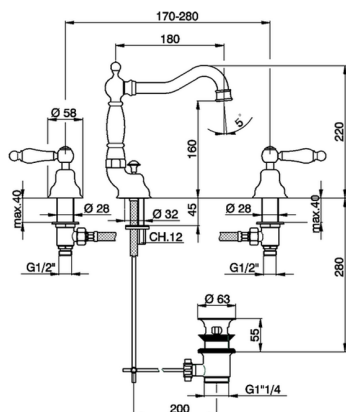

Washbasin 3-holes mixer ARCANA TOSCANA_TS001080

MODEL **TS001080**

Washbasin 3-holes mixer, with automatic 1"1/4 automatic pop-up waste

AVAILABLE FINISHINGS

-  **21** 21 Chrome
-  **24** 24 Gold
-  **26** 26 Old Copper
-  **27** 27 Old Bronze
-  **2A** 2A Satin Brushed Nickel
-  **74** 74 Chrome/Gold

CHARACTERISTICS

Washbasin 3-holes mixer ARCANA TOSCANA_TS001080

TS001080

<https://en.cisal.it/washbasin-3-holes-mixer-arcana-toscana-ts001080>

2026-04-29