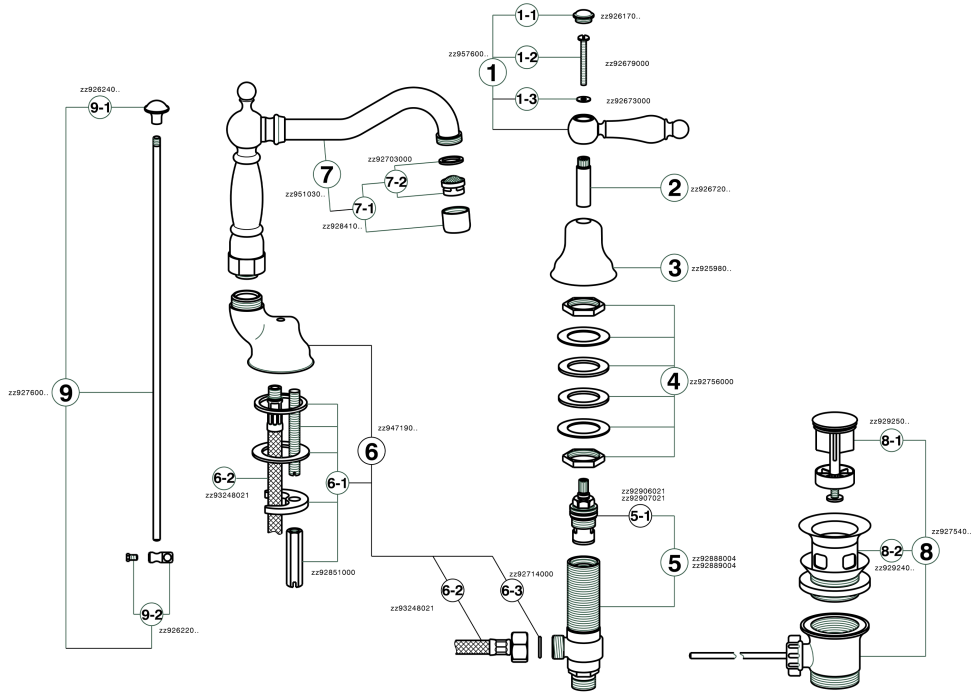

Washbasin 3-holes mixer ARCANA TOSCANA_TS001080

MODEL **TS001080**

Washbasin 3-holes mixer, with automatic 1"1/4 automatic pop-up waste

AVAILABLE FINISHINGS

-  **21** 21 Chrome
-  **24** 24 Gold
-  **26** 26 Old Copper
-  **27** 27 Old Bronze
-  **2A** 2A Satin Brushed Nickel
-  **74** 74 Chrome/Gold

CHARACTERISTICS

Washbasin 3-holes mixer ARCANA TOSCANA_TS001080

TS001080

<https://en.cisal.it/washbasin-3-holes-mixer-arcana-toscana-ts001080>

2026-04-29