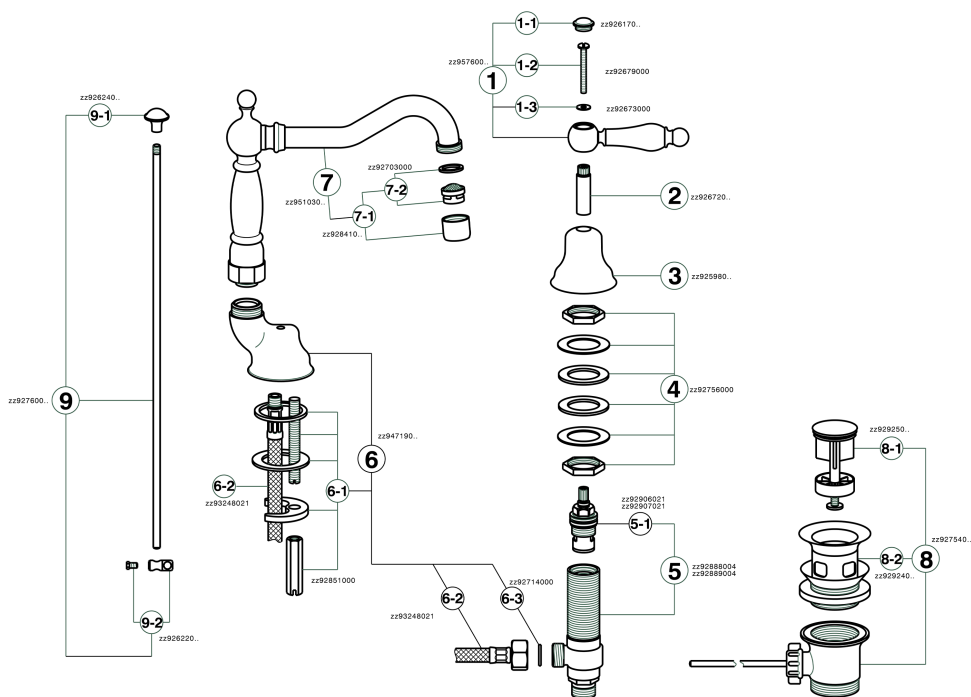

Washbasin 3-holes mixer ARCANA TOSCANA_TS001080

MODEL **TS001080**

Washbasin 3-holes mixer, with automatic 1"1/4 automatic pop-up waste

AVAILABLE FINISHINGS

-  **21** 21 Chrome
-  **24** 24 Gold
-  **26** 26 Old Copper
-  **27** 27 Old Bronze
-  **2A** 2A Satin Brushed Nickel
-  **74** 74 Chrome/Gold

CHARACTERISTICS

Washbasin 3-holes mixer ARCANA TOSCANA_TS001080

TS001080

<https://en.cisal.it/washbasin-3-holes-mixer-arcana-toscana-ts001080>

2026-04-30