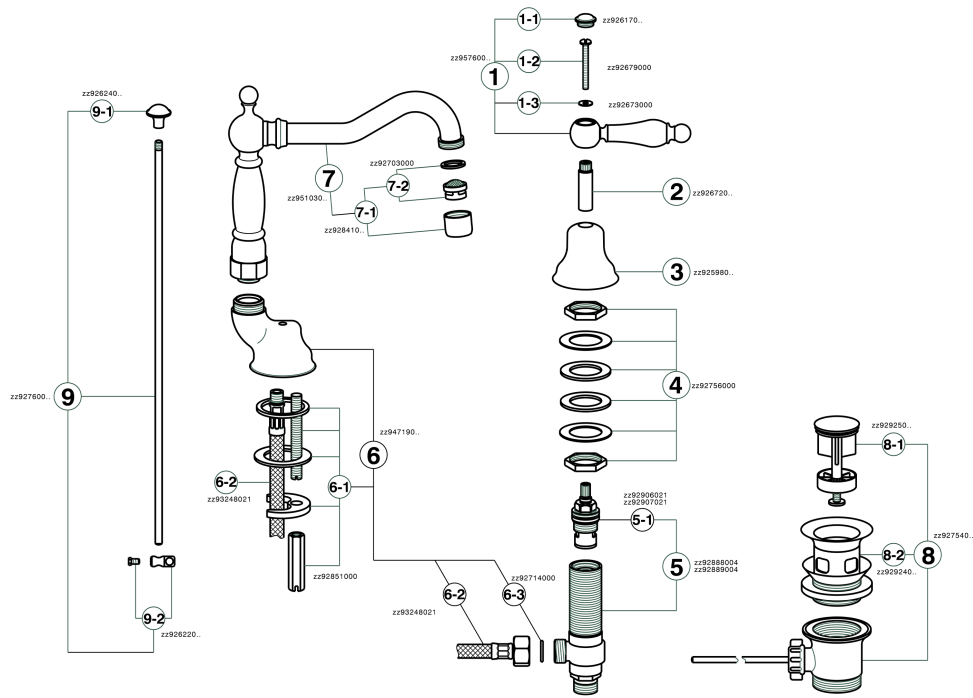

## Washbasin 3-holes mixer ARCANA TOSCANA\_TS001080

MODEL **TS001080**

Washbasin 3-holes mixer, with automatic 1"1/4 automatic pop-up waste

## Washbasin 3-holes mixer ARCANA TOSCANA\_TS001080

TS001080

<https://en.cisal.it/washbasin-3-holes-mixer-arcana-toscana-ts001080>

2026-06-10