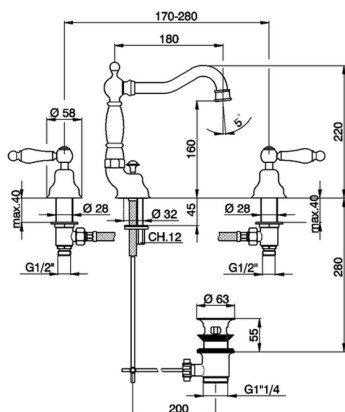

AVAILABLE FINISHINGS

- **21** 21 Chrome
- **24** 24 Gold
- **26** 26 Old Copper
- **27** 27 Old Bronze
- **2A** 2A Satin Brushed Nickel
- **74** 74 Chrome/Gold