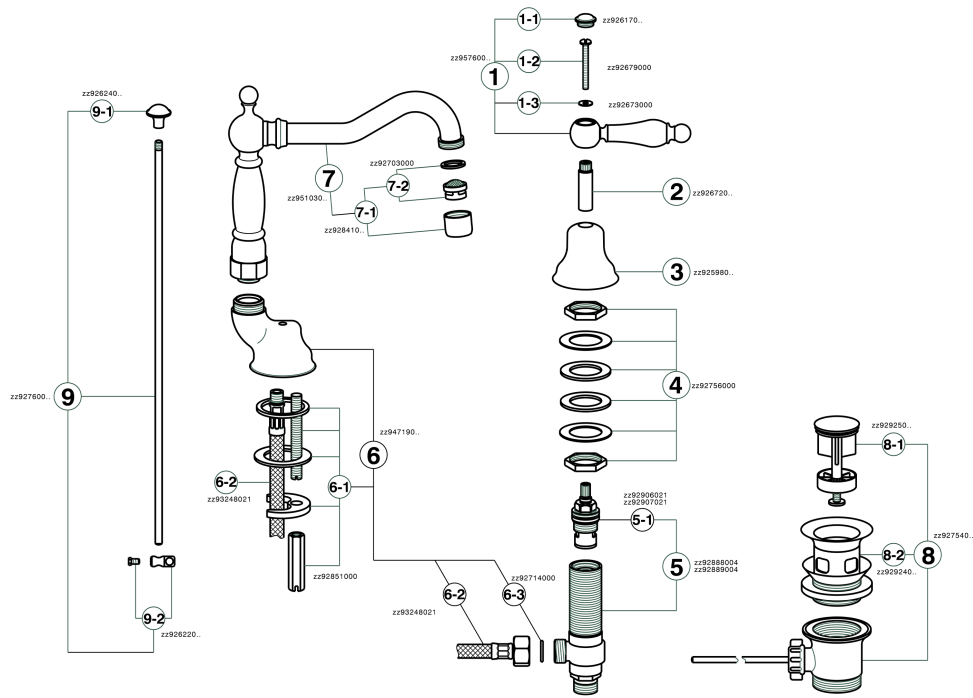

Washbasin 3-holes mixer ARCANA TOSCANA_TS001080

TS001080

<https://en.cisal.it/washbasin-3-holes-mixer-arcana-toscana-ts001080>

2026-06-10