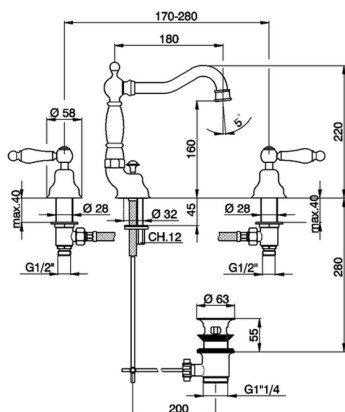

Washbasin 3-holes mixer ARCANA TOSCANA_TS001080

MODEL **TS001080**

Washbasin 3-holes mixer, with automatic 1"1/4 automatic pop-up waste

AVAILABLE FINISHINGS

-  **21** 21 Chrome
-  **24** 24 Gold
-  **26** 26 Old Copper
-  **27** 27 Old Bronze
-  **2A** 2A Satin Brushed Nickel
-  **74** 74 Chrome/Gold

CHARACTERISTICS

Washbasin 3-holes mixer ARCANA TOSCANA_TS001080

TS001080

<https://en.cisal.it/washbasin-3-holes-mixer-arcana-toscana-ts001080>

2026-04-30