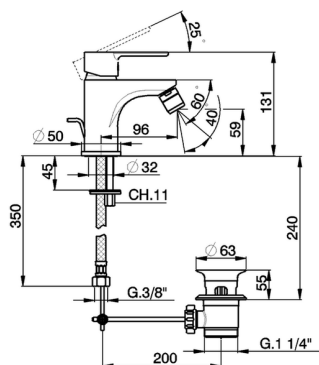

## Single lever bidet mixer TENDER\_C2000550

MODEL **C2000550**

Single lever bidet mixer, with automatic 1"1/4 automatic pop-up waste, G.3/8" stainless steel flexible hoses

AVAILABLE FINISHINGS

CHARACTERISTICS

Cartridge Spare Parts **ZZ95435000**

**35 mm Cartridge**

### EcoStop

EcoStop feature limits water flow to approximately 50% of maximum output with one point of resistance on setting. Push slightly past the middle stop only when full water output is required. This will save water up to 50%.