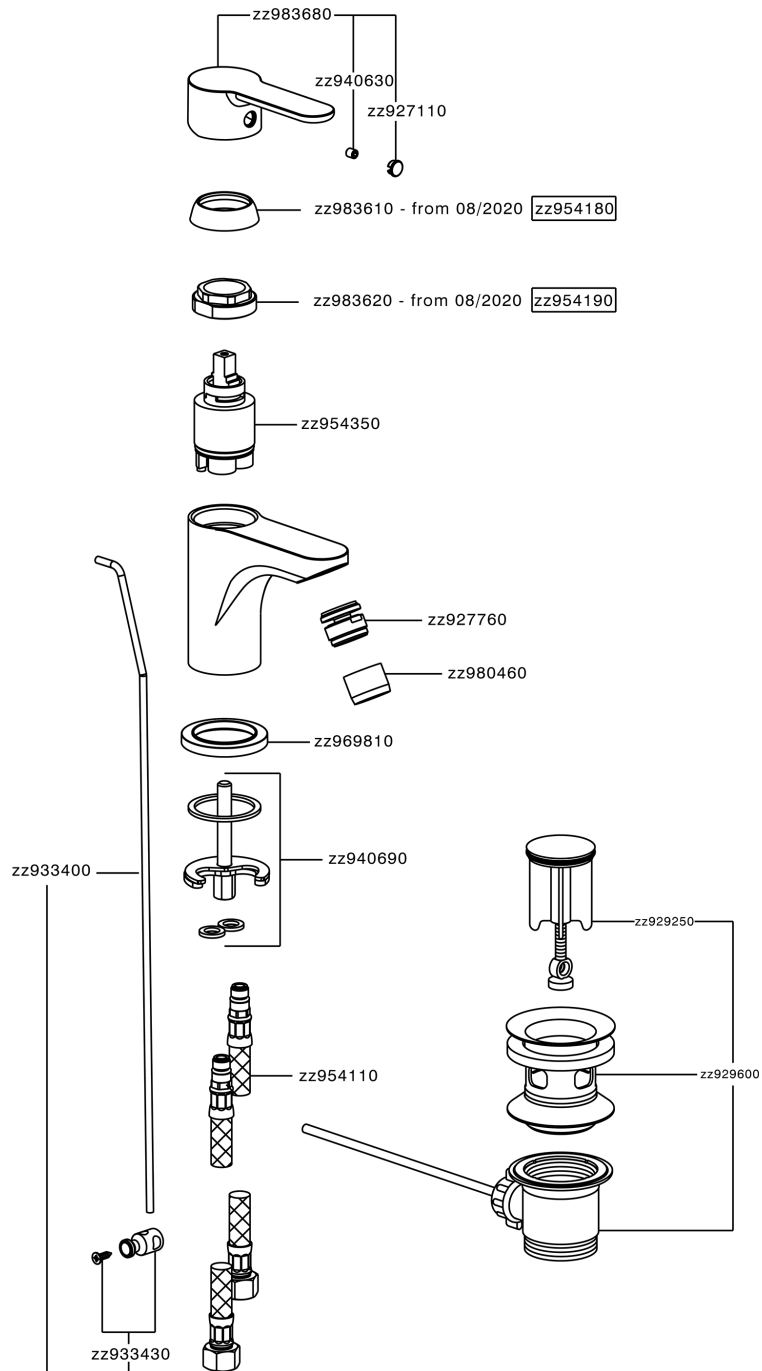

## Single lever bidet mixer TENDER\_C2000550

MODEL **C2000550**

Single lever bidet mixer, with automatic 1"1/4 automatic pop-up waste, G.3/8" stainless steel flexible hoses

AVAILABLE FINISHINGS

CHARACTERISTICS

Cartridge Spare Parts **ZZ95435000**

**35 mm Cartridge**

### EcoStop

EcoStop feature limits water flow to approximately 50% of maximum output with one point of resistance on setting. Push slightly past the middle stop only when full water output is required. This will save water up to 50%.

## Single lever bidet mixer TENDER\_C2000550

C2000550

<https://en.cisal.it/single-lever-bidet-mixer-tender-c2000550>

2026-06-14