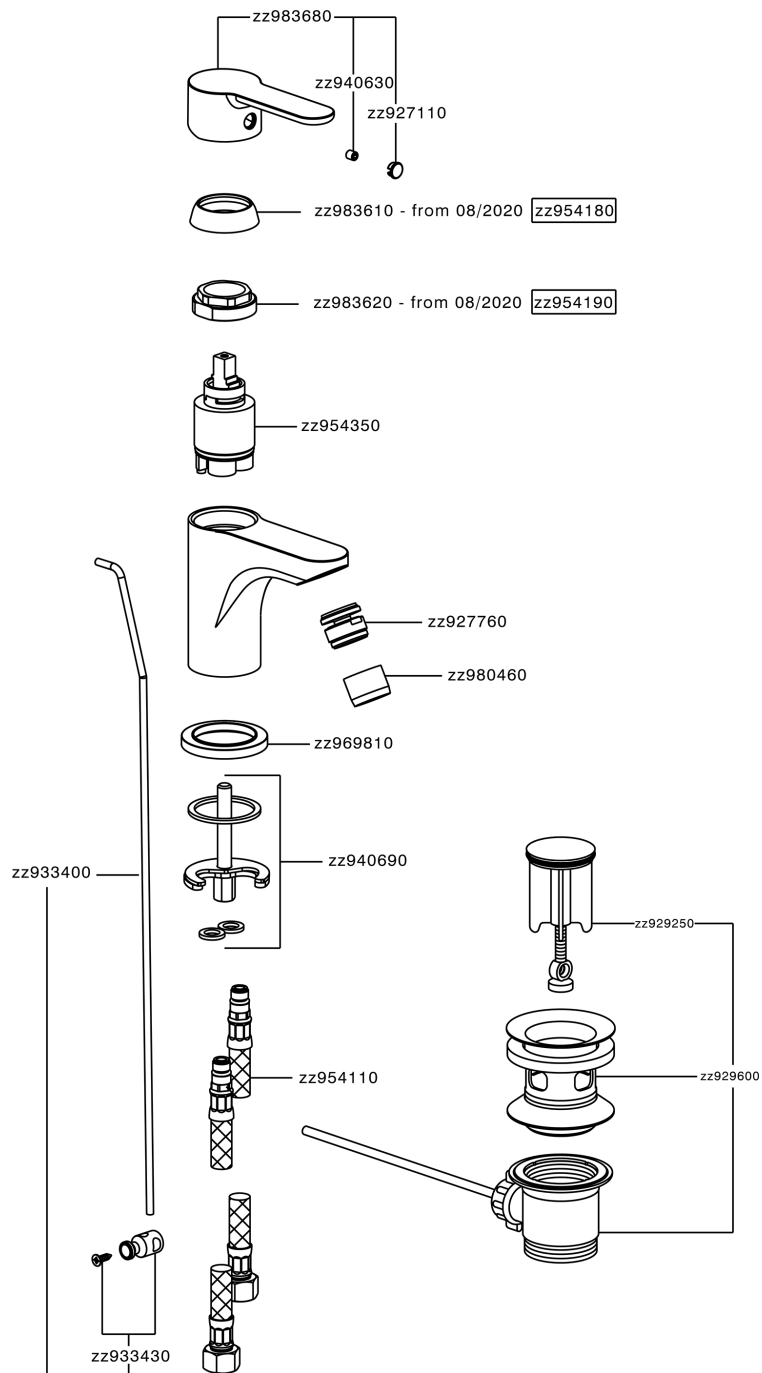

Single lever bidet mixer TENDER_C2000550

MODEL **C2000550**

Single lever bidet mixer, with automatic 1"1/4 automatic pop-up waste, G.3/8" stainless steel flexible hoses

AVAILABLE FINISHINGS

CHARACTERISTICS

Cartridge Spare Parts **ZZ95435000**

35 mm Cartridge

EcoStop

EcoStop feature limits water flow to approximately 50% of maximum output with one point of resistance on setting. Push slightly past the middle stop only when full water output is required. This will save water up to 50%.

Single lever bidet mixer TENDER_C2000550

C2000550

<https://en.cisal.it/single-lever-bidet-mixer-tender-c2000550>

2026-04-08