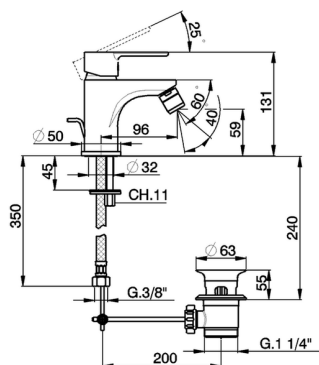

Single lever bidet mixer TENDER_C2000550

MODEL **C2000550**

Single lever bidet mixer, with automatic 1"1/4 automatic pop-up waste, G.3/8" stainless steel flexible hoses

AVAILABLE FINISHINGS

CHARACTERISTICS

Cartridge Spare Parts **ZZ95435000**

35 mm Cartridge

EcoStop

EcoStop feature limits water flow to approximately 50% of maximum output with one point of resistance on setting. Push slightly past the middle stop only when full water output is required. This will save water up to 50%.

Single lever bidet mixer TENDER_C2000550

C2000550

<https://en.cisal.it/single-lever-bidet-mixer-tender-c2000550>

2026-04-08