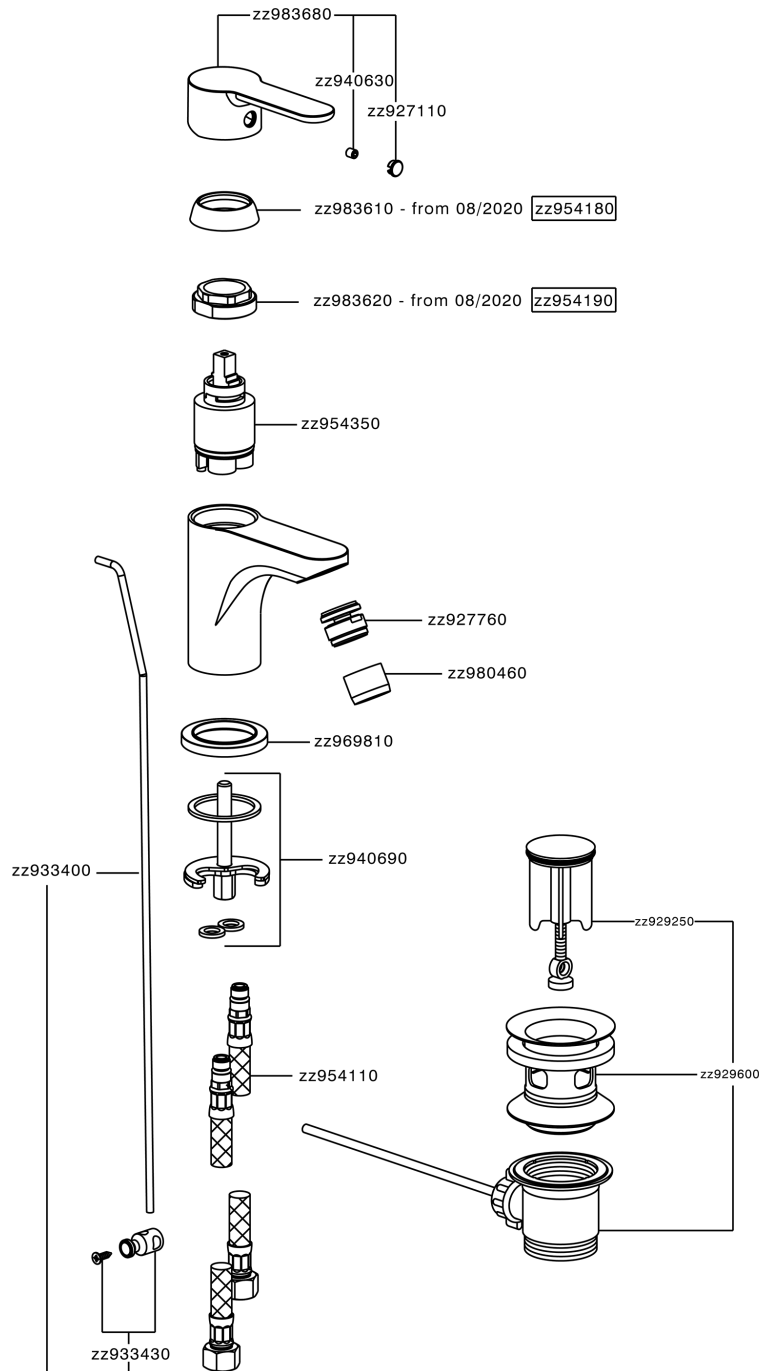

## Single lever bidet mixer TENDER\_C2000550

C2000550

<https://en.cisal.it/single-lever-bidet-mixer-tender-c2000550>

2026-04-08