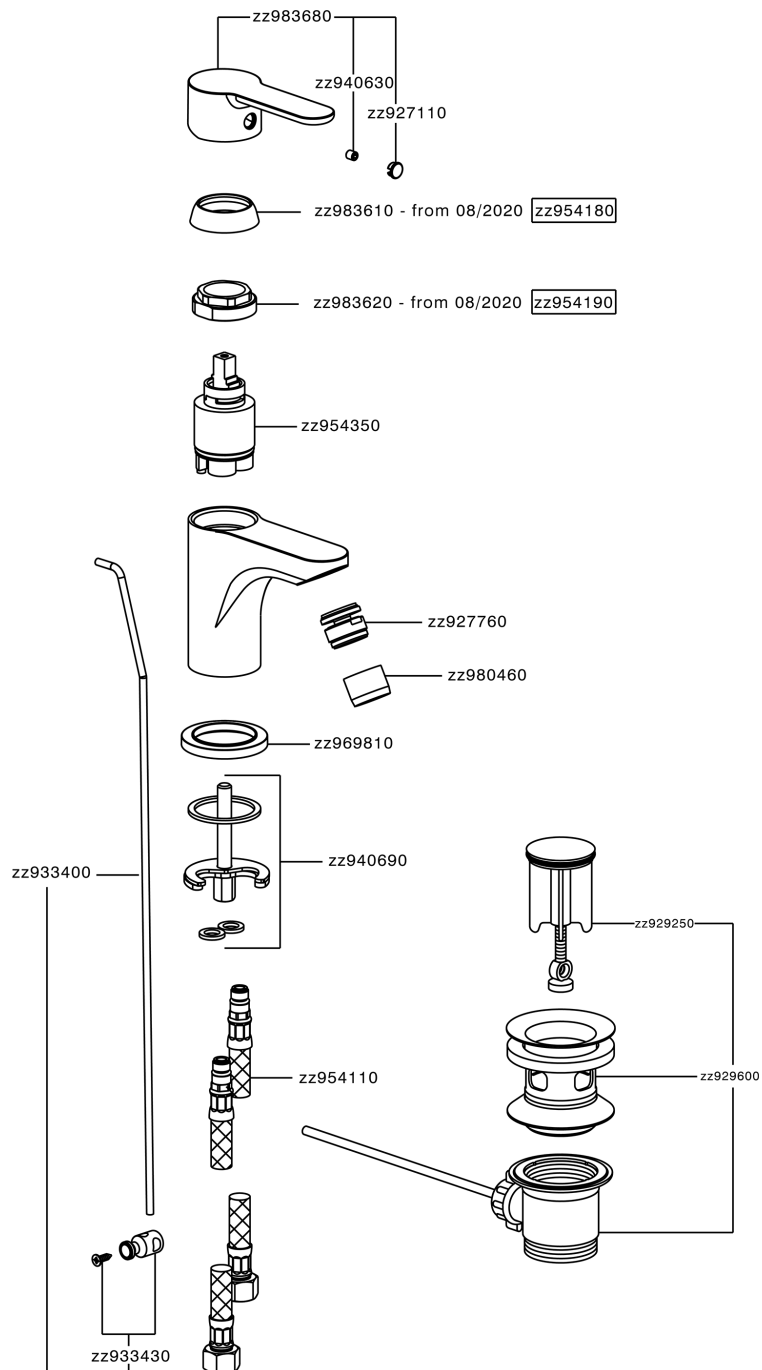

Single lever bidet mixer TENDER_C2000550

C2000550

<https://en.cisal.it/single-lever-bidet-mixer-tender-c2000550>

2026-04-08