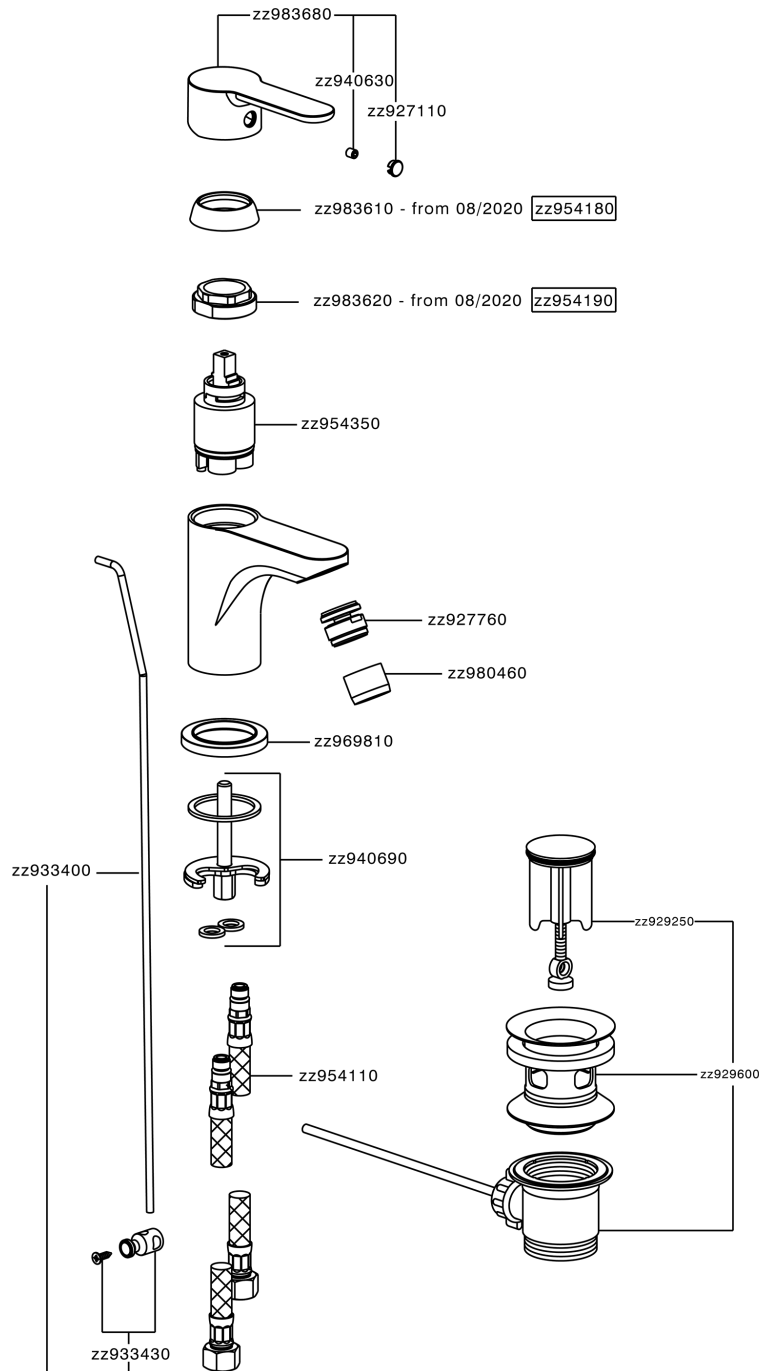

## Single lever bidet mixer TENDER\_C2000550

C2000550

<https://en.cisal.it/single-lever-bidet-mixer-tender-c2000550>

2026-06-13