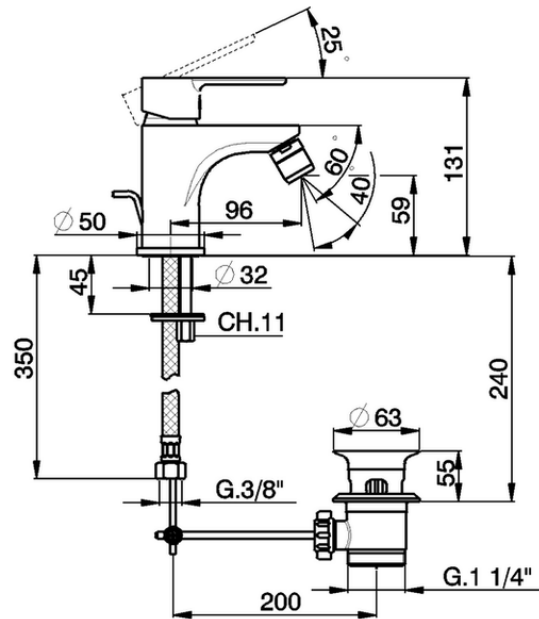

Single lever bidet mixer TENDER_C2000550

C2000550

<https://en.cisal.it/single-lever-bidet-mixer-tender-c2000550>

2026-04-08