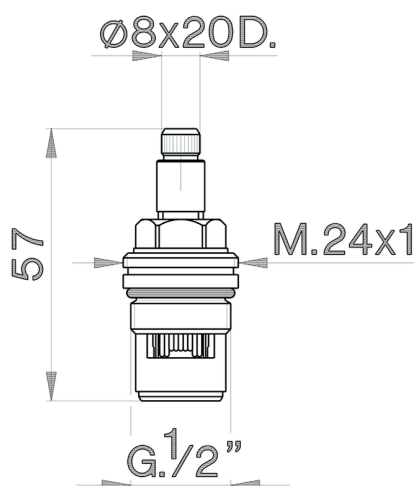

1/2" ceramic headvave - right - 180° SPARE PARTS_ZZ928460

MODEL **ZZ928460**

1/2" ceramic headvave - right - 180°,rod "TR"

AVAILABLE FINISHINGS

 **04** 04 Without finishing

CHARACTERISTICS

2024-12-22