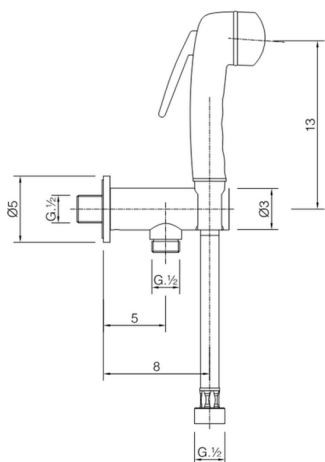

Bidet handshower set HYGENIC SHOWERS_FL007910

MODEL **FL007910**

Bidet handshower set, wall mounted holder with safety valve, Bidet handshower, PVC 120 cm. Flexible hose

AVAILABLE FINISHINGS

CHARACTERISTICS

Bidet handshower

Hygienic Spray

Multi-jets hygienic hand shower, for personal hygiene care.

2024-12-21