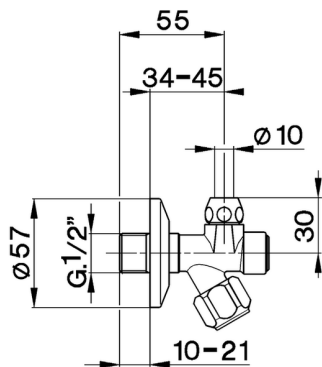

Supply valve COMPONENTS_ZA002821

MODEL **ZA002821**

Supply valve, with filter

AVAILABLE FINISHINGS

 **21** 21 Chrome

CHARACTERISTICS

2026-06-05