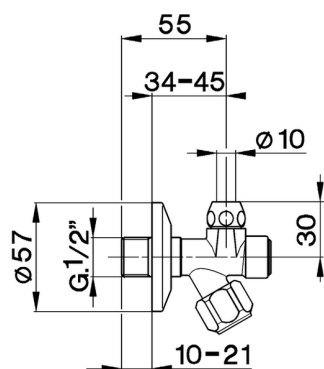

Supply valve COMPONENTS_ZA002821

MODEL **ZA002821**

Supply valve, with filter

AVAILABLE FINISHINGS

CHARACTERISTICS

2026-04-04