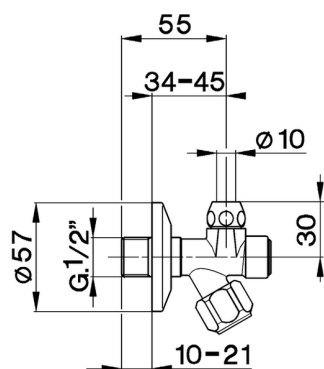

## Supply valve COMPONENTS\_ZA002821

MODEL **ZA002821**

Supply valve, with filter

AVAILABLE FINISHINGS

CHARACTERISTICS

2026-04-24