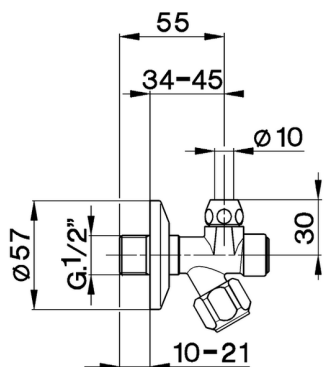

Supply valve COMPONENTS_ZA002821

MODEL **ZA002821**

Supply valve, with filter

AVAILABLE FINISHINGS

CHARACTERISTICS

2026-06-09