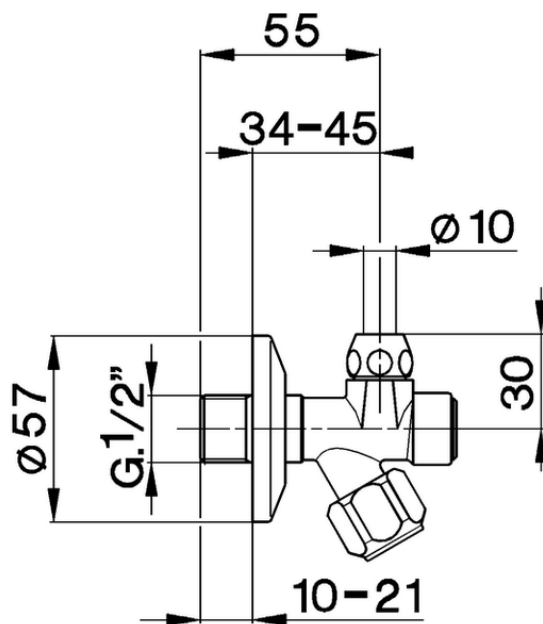

Supply valve COMPONENTS_ZA002821

ZA002821

<https://en.cisal.it/supply-valve-components-za002821>

2026-04-04