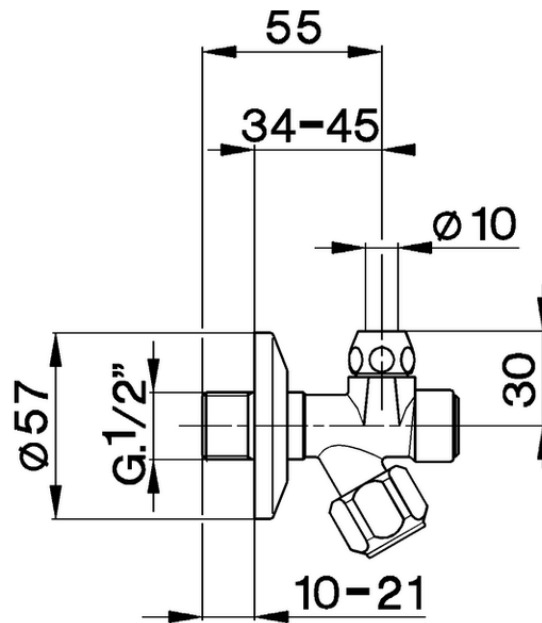

Supply valve COMPONENTS_ZA002821

ZA002821

<https://en.cisal.it/supply-valve-components-za002821>

2026-06-04