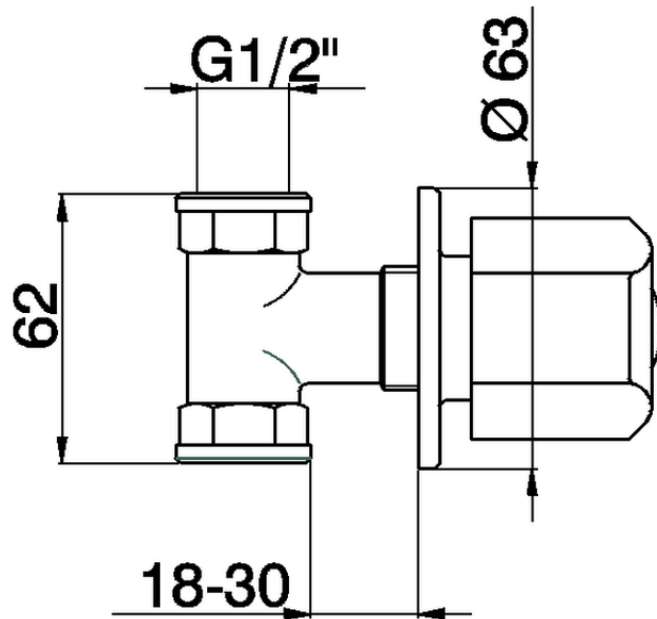

Concealed stop valve TR_TR000300

TR000300

<https://en.cisal.it/concealed-stop-valve-tr-tr000300>

2026-04-28